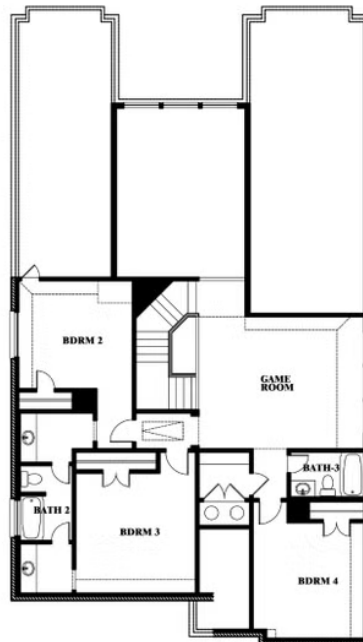

Rose

MOCKINGBIRD HILLS

15 HARRIER STREET, JOSHUA, TX 76058

ROSE FLOOR PLAN WITH OPTIONAL BED & BATH AT STUDY

Rose
Opt. Bed & Bath at Study