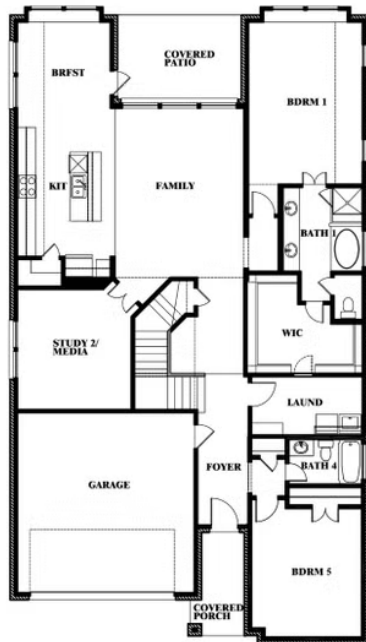

Rose

MOCKINGBIRD HILLS

15 HARRIER STREET, JOSHUA, TX 76058

ROSE FLOOR PLAN WITH OPTIONAL BED & BATH AT STUDY

Rose
Opt. Bed & Bath at Study