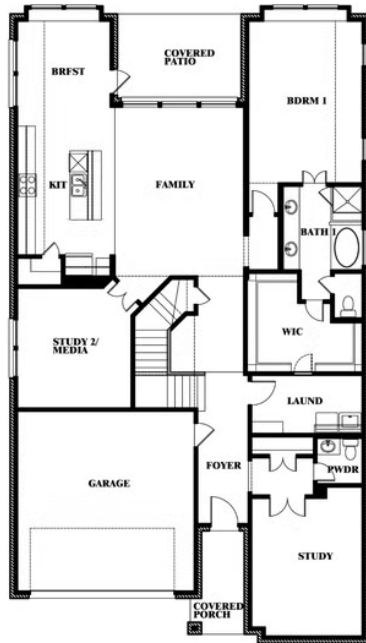

Rose

ROSE FLOOR PLAN

MOCKINGBIRD HILLS

15 HARRIER STREET, JOSHUA, TX 76058

Rose