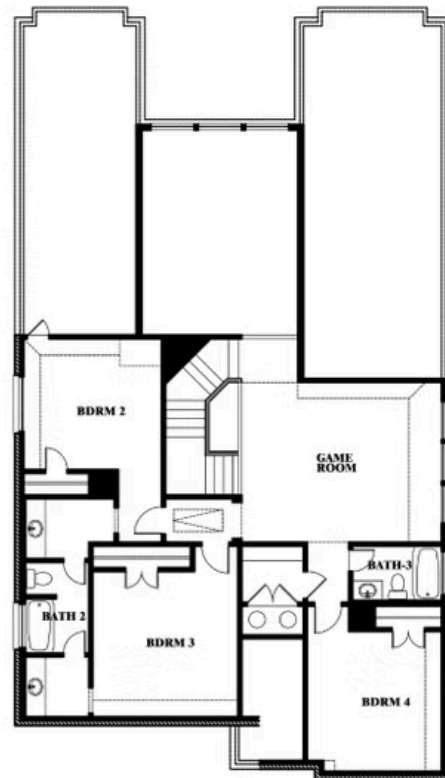

Rose

HOMES FROM
\$496,990

CLASSIC SERIES

MOCKINGBIRD HILLS

15 HARRIER STREET, JOSHUA, TX 76058

3,359
SQUARE FEET

4
BEDROOMS

3.5
BATHROOMS

Rose

ROSE FLOOR PLAN

MOCKINGBIRD HILLS

15 HARRIER STREET, JOSHUA, TX 76058

Rose

This brochure is for general informational purposes and is to be used as a guide only. Changes may be made during the development process and floorplans, dimensions, fixtures, fittings, finishes and specifications are subject to change without notice. Window placement, balcony configuration, wardrobe sizes and living areas may vary slightly within each plan type. EQUAL HOUSING OPPORTUNITY

Rose

MOCKINGBIRD HILLS

15 HARRIER STREET, JOSHUA, TX 76058

ROSE FLOOR PLAN WITH OPTIONAL BED & BATH AT STUDY

Rose Opt. Bed & Bath at Study

This brochure is for general informational purposes and is to be used as a guide only. Changes may be made during the development process and floorplans, dimensions, fixtures, fittings, finishes and specifications are subject to change without notice. Window placement, balcony configuration, wardrobe sizes and living areas may vary slightly within each plan type. EQUAL HOUSING OPPORTUNITY