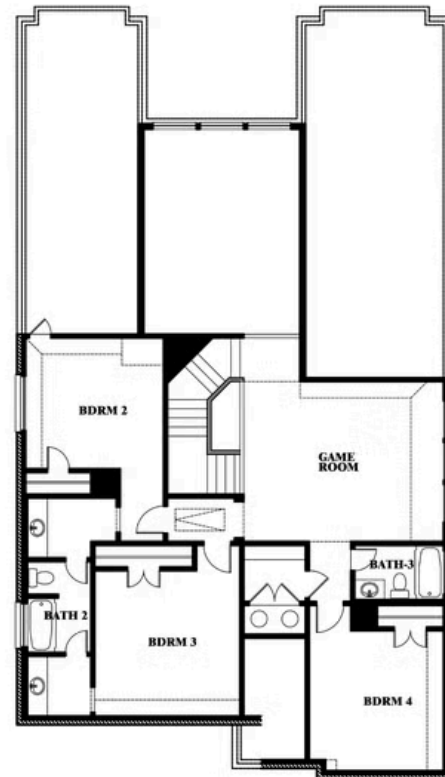

Rose

HOMES FROM
\$496,990

CLASSIC SERIES

MOCKINGBIRD HILLS

15 HARRIER STREET, JOSHUA, TX 76058

3,359
SQUARE FEET

4
BEDROOMS

3.5
BATHROOMS

2
CAR GARAGE

ROSE ELEVATION AS

ROSE ELEVATION B

ELEVATION B

ROSE ELEVATION C

ELEVATION C

ROSE ELEVATION D

ELEVATION D

Rose

ROSE FLOOR PLAN

MOCKINGBIRD HILLS

15 HARRIER STREET, JOSHUA, TX 76058

Rose

This brochure is for general informational purposes and is to be used as a guide only. Changes may be made during the development process and floorplans, dimensions, fixtures, fittings, finishes and specifications are subject to change without notice. Window placement, balcony configuration, wardrobe sizes and living areas may vary slightly within each plan type. EQUAL HOUSING OPPORTUNITY

Rose

MOCKINGBIRD HILLS

15 HARRIER STREET, JOSHUA, TX 76058

ROSE FLOOR PLAN WITH OPTIONAL BED & BATH AT STUDY

Rose Opt. Bed & Bath at Study

This brochure is for general informational purposes and is to be used as a guide only. Changes may be made during the development process and floorplans, dimensions, fixtures, fittings, finishes and specifications are subject to change without notice. Window placement, balcony configuration, wardrobe sizes and living areas may vary slightly within each plan type. EQUAL HOUSING OPPORTUNITY