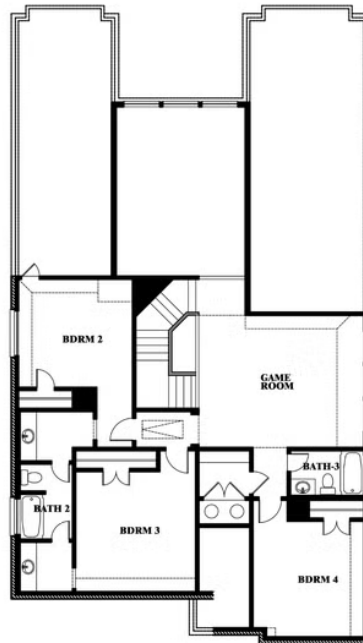

Rose

ROSE FLOOR PLAN

MOCKINGBIRD HILLS

15 HARRIER STREET, JOSHUA, TX 76058

Rose