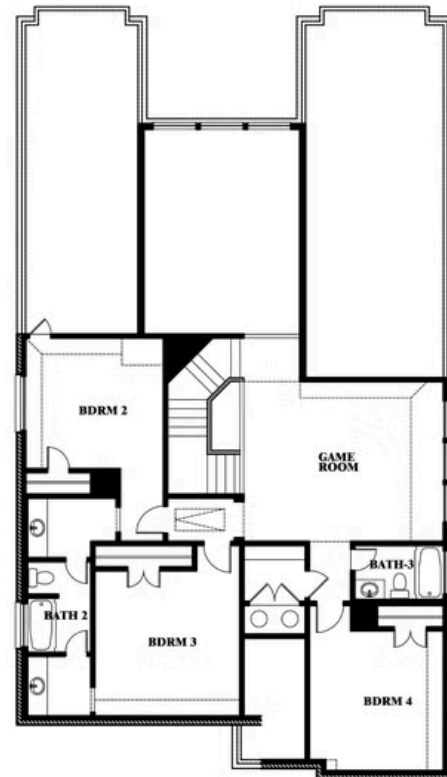

Rose

HOMES FROM
\$496,990

CLASSIC SERIES

MOCKINGBIRD HILLS

15 HARRIER STREET, JOSHUA, TX 76058

3,359
SQUARE FEET

4
BEDROOMS

3.5
BATHROOMS

2
CAR GARAGE

ROSE ELEVATION AS

ROSE ELEVATION B

ELEVATION B

ROSE ELEVATION C

ELEVATION C

ROSE ELEVATION D

ELEVATION D

Rose

ROSE FLOOR PLAN

MOCKINGBIRD HILLS

15 HARRIER STREET, JOSHUA, TX 76058

Rose

This brochure is for general informational purposes and is to be used as a guide only. Changes may be made during the development process and floorplans, dimensions, fixtures, fittings, finishes and specifications are subject to change without notice. Window placement, balcony configuration, wardrobe sizes and living areas may vary slightly within each plan type. EQUAL HOUSING OPPORTUNITY

Rose

MOCKINGBIRD HILLS

15 HARRIER STREET, JOSHUA, TX 76058

ROSE FLOOR PLAN WITH OPTIONAL BED & BATH AT STUDY

Rose
Opt. Bed & Bath at Study

This brochure is for general informational purposes and is to be used as a guide only. Changes may be made during the development process and floorplans, dimensions, fixtures, fittings, finishes and specifications are subject to change without notice. Window placement, balcony configuration, wardrobe sizes and living areas may vary slightly within each plan type. EQUAL HOUSING OPPORTUNITY