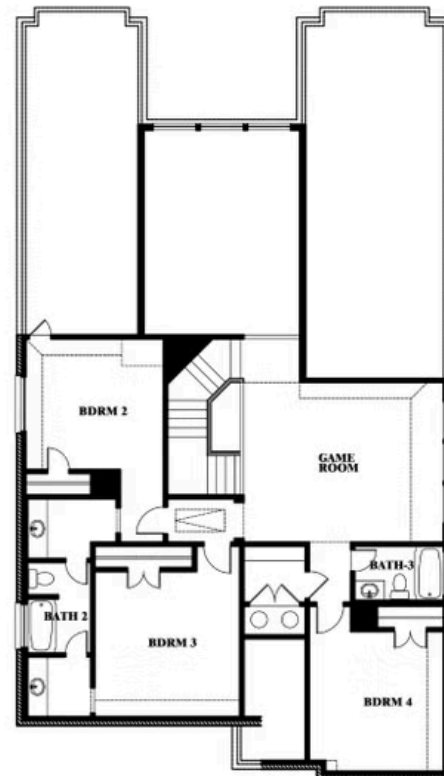

Rose

HOMES FROM
\$496,990

CLASSIC SERIES

MOCKINGBIRD HILLS

15 HARRIER STREET, JOSHUA, TX 76058

3,359
SQUARE FEET

4
BEDROOMS

3.5
BATHROOMS

Rose

ROSE FLOOR PLAN

MOCKINGBIRD HILLS

15 HARRIER STREET, JOSHUA, TX 76058

Rose

This brochure is for general informational purposes and is to be used as a guide only. Changes may be made during the development process and floorplans, dimensions, fixtures, fittings, finishes and specifications are subject to change without notice. Window placement, balcony configuration, wardrobe sizes and living areas may vary slightly within each plan type. EQUAL HOUSING OPPORTUNITY

Rose

MOCKINGBIRD HILLS

15 HARRIER STREET, JOSHUA, TX 76058

ROSE FLOOR PLAN WITH OPTIONAL BED & BATH AT STUDY

Rose
Opt. Bed & Bath at Study

This brochure is for general informational purposes and is to be used as a guide only. Changes may be made during the development process and floorplans, dimensions, fixtures, fittings, finishes and specifications are subject to change without notice. Window placement, balcony configuration, wardrobe sizes and living areas may vary slightly within each plan type. EQUAL HOUSING OPPORTUNITY