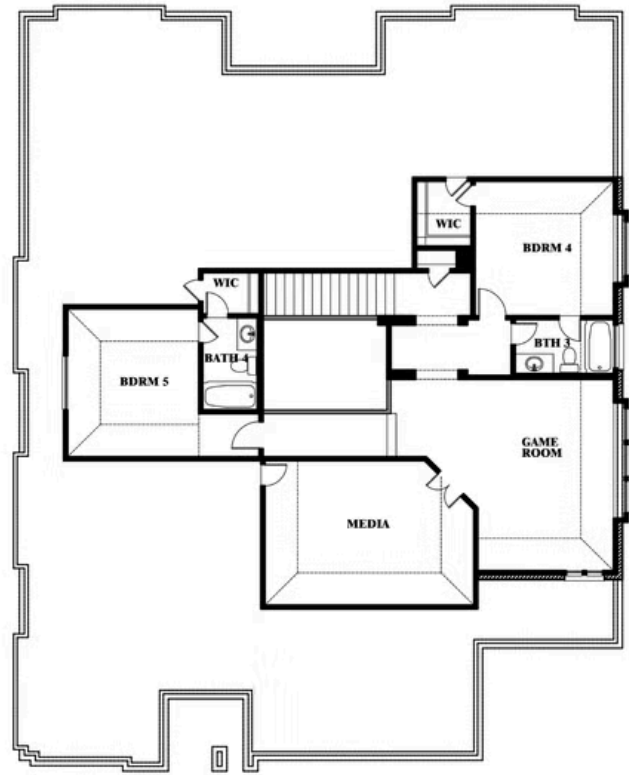

Primrose FE VI

HOMES FROM
\$740,990

CLASSIC SERIES

MOCKINGBIRD HILLS

15 HARRIER STREET, JOSHUA, TX 76058

4,065
SQUARE FEET

5
BEDROOMS

4.5
BATHROOMS

3
CAR GARAGE

ELEVATION A

ELEVATION B

ELEVATION C

Document generated Mar 14, 2025. Prices, plans, square footage, features and materials are subject to change at any time without notice and vary among communities. Listed prices are for informational purposes only, are not binding, and do not create any contractual obligation(s). The price of any home is dependent on numerous factors, all of which are unique to a specific home, and is not guaranteed until specified in a binding contract. Pricing of elevations and additional optional beds/baths vary per plan. Some plans require a premium homesite. Please ask the Community Manager for details. Renderings of homes are artist concepts and may not reflect exact colors and materials.

Primrose FE VI

MOCKINGBIRD HILLS

15 HARRIER STREET, JOSHUA, TX 76058

Primrose FE VI

This brochure is for general informational purposes and is to be used as a guide only. Changes may be made during the development process and floorplans, dimensions, fixtures, fittings, finishes and specifications are subject to change without notice. Window placement, balcony configuration, wardrobe sizes and living areas may vary slightly within each plan type. EQUAL HOUSING OPPORTUNITY