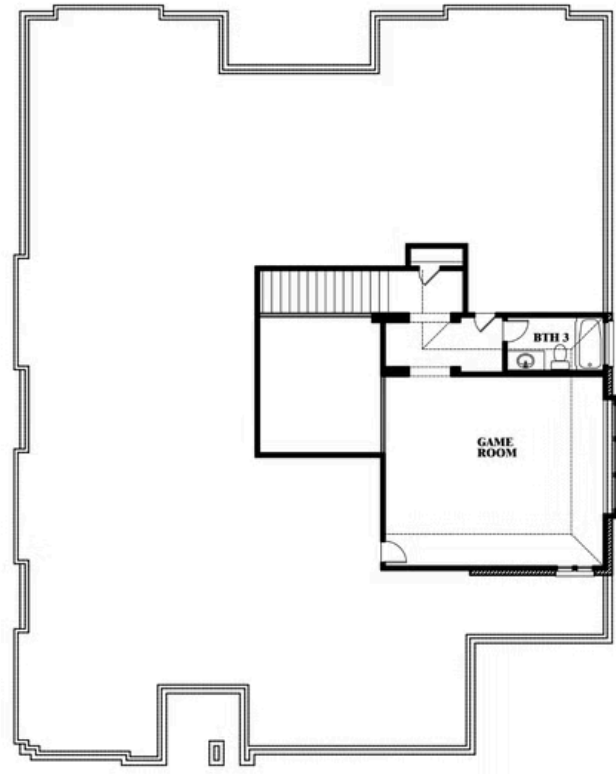

Primrose FE II

MOCKINGBIRD HILLS

15 HARRIER STREET, JOSHUA, TX 76058

Primrose FE II

This brochure is for general informational purposes and is to be used as a guide only. Changes may be made during the development process and floorplans, dimensions, fixtures, fittings, finishes and specifications are subject to change without notice. Window placement, balcony configuration, wardrobe sizes and living areas may vary slightly within each plan type. EQUAL HOUSING OPPORTUNITY

Document generated Mar 14, 2025. Prices, plans, square footage, features and materials are subject to change at any time without notice and vary among communities. Listed prices are for informational purposes only, are not binding, and do not create any contractual obligation(s). The price of any home is dependent on numerous factors, all of which are unique to a specific home, and is not guaranteed until specified in a binding contract. Pricing of elevations and additional optional beds/baths vary per plan. Some plans require a premium homesite. Please ask the Community Manager for details. Renderings of homes are artist concepts and may not reflect exact colors and materials.