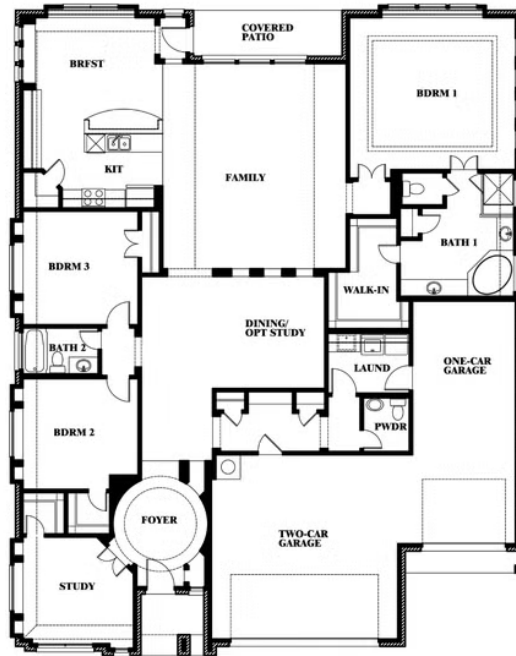

Primrose FE

MOCKINGBIRD HILLS

15 HARRIER STREET, JOSHUA, TX 76058

Primrose FE