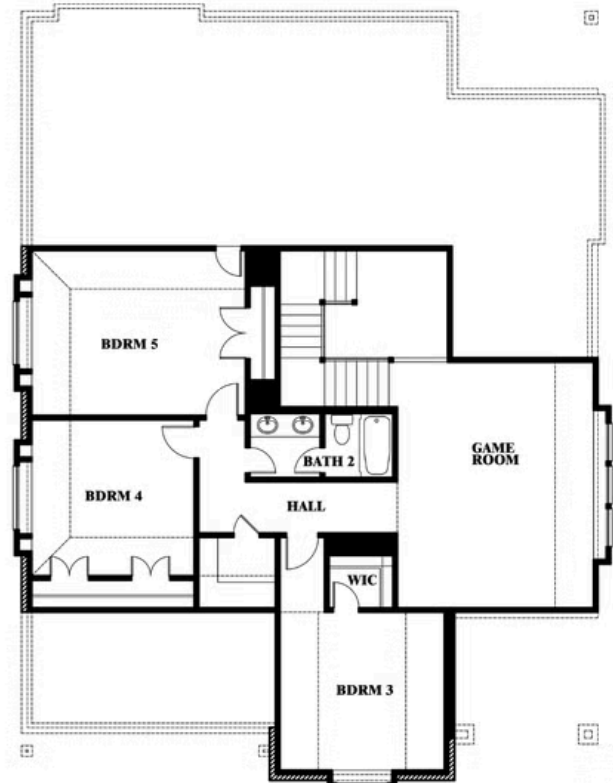

Magnolia Side Entry

HOMES FROM
\$624,990

CLASSIC SERIES

MOCKINGBIRD HILLS

15 HARRIER STREET, JOSHUA, TX 76058

3,187
SQUARE FEET

4
BEDROOMS

2.5
BATHROOMS

Magnolia Side Entry

MOCKINGBIRD HILLS

15 HARRIER STREET, JOSHUA, TX 76058

Magnolia Side Entry

This brochure is for general informational purposes and is to be used as a guide only. Changes may be made during the development process and floorplans, dimensions, fixtures, fittings, finishes and specifications are subject to change without notice. Window placement, balcony configuration, wardrobe sizes and living areas may vary slightly within each plan type. EQUAL HOUSING OPPORTUNITY