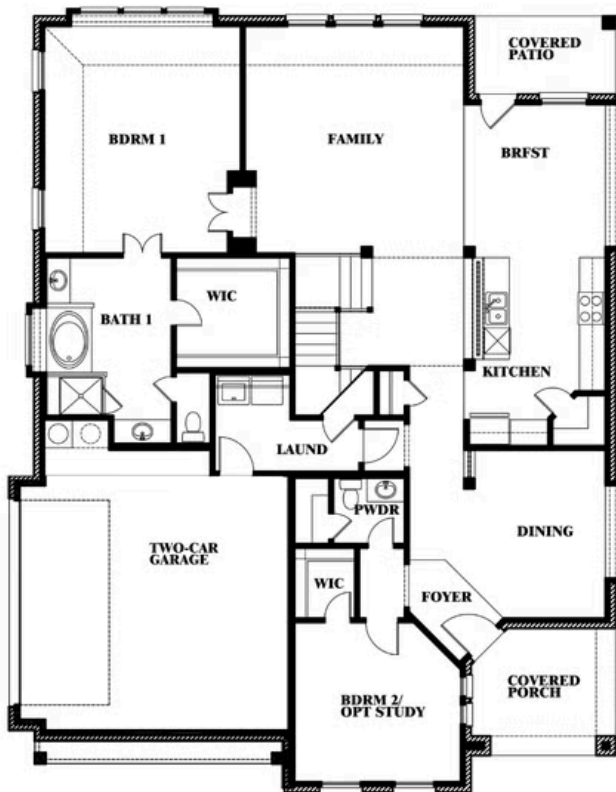

Magnolia Side Entry

HOMES FROM
\$624,990

CLASSIC SERIES

MOCKINGBIRD HILLS

15 HARRIER STREET, JOSHUA, TX 76058

3,187
SQUARE FEET

4
BEDROOMS

2.5
BATHROOMS

Magnolia Side Entry

MOCKINGBIRD HILLS

15 HARRIER STREET, JOSHUA, TX 76058

Magnolia Side Entry

This brochure is for general informational purposes and is to be used as a guide only. Changes may be made during the development process and floorplans, dimensions, fixtures, fittings, finishes and specifications are subject to change without notice. Window placement, balcony configuration, wardrobe sizes and living areas may vary slightly within each plan type. EQUAL HOUSING OPPORTUNITY