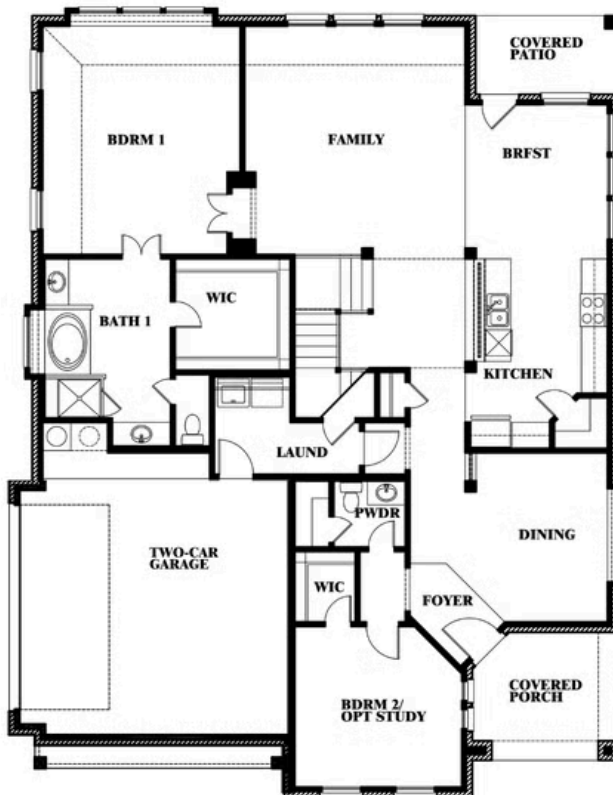

Magnolia III Side Entry

HOMES FROM
\$668,990

CLASSIC SERIES

MOCKINGBIRD HILLS

15 HARRIER STREET, JOSHUA, TX 76058

3,754
SQUARE FEET

5
BEDROOMS

3.5
BATHROOMS

Magnolia III Side Entry

MOCKINGBIRD HILLS

15 HARRIER STREET, JOSHUA, TX 76058

Magnolia III Side Entry

This brochure is for general informational purposes and is to be used as a guide only. Changes may be made during the development process and floorplans, dimensions, fixtures, fittings, finishes and specifications are subject to change without notice. Window placement, balcony configuration, wardrobe sizes and living areas may vary slightly within each plan type. EQUAL HOUSING OPPORTUNITY