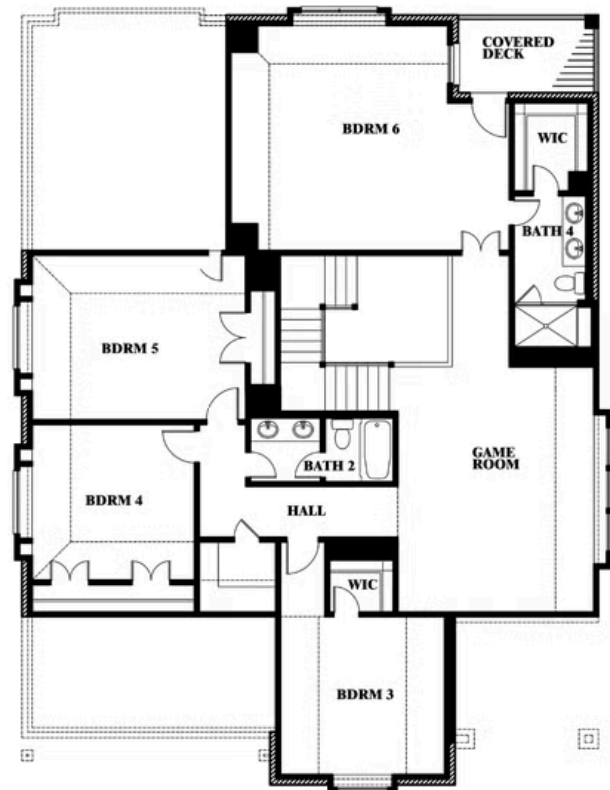

Magnolia III Side Entry

HOMES FROM
\$668,990

CLASSIC SERIES

MOCKINGBIRD HILLS

15 HARRIER STREET, JOSHUA, TX 76058

3,754
SQUARE FEET

5
BEDROOMS

3.5
BATHROOMS

Magnolia III Side Entry

MOCKINGBIRD HILLS

15 HARRIER STREET, JOSHUA, TX 76058

Magnolia III Side Entry

This brochure is for general informational purposes and is to be used as a guide only. Changes may be made during the development process and floorplans, dimensions, fixtures, fittings, finishes and specifications are subject to change without notice. Window placement, balcony configuration, wardrobe sizes and living areas may vary slightly within each plan type. EQUAL HOUSING OPPORTUNITY