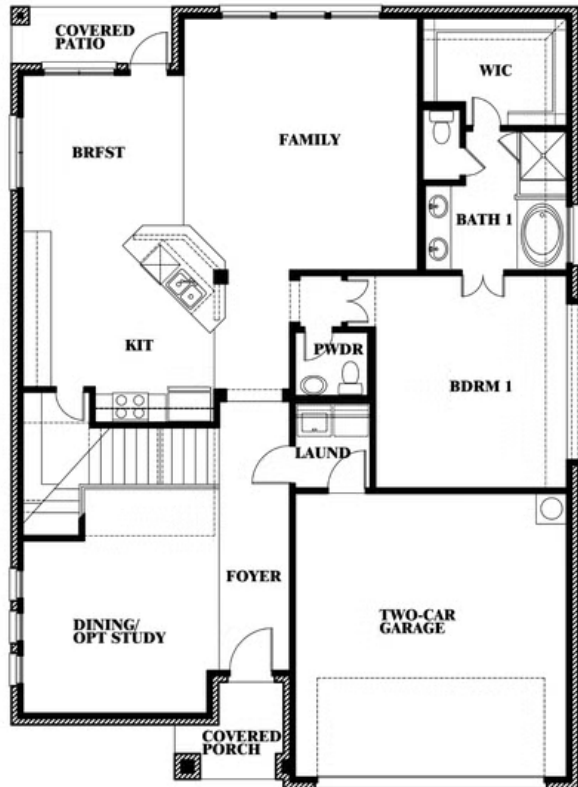

Dewberry

MOCKINGBIRD HILLS

15 HARRIER STREET, JOSHUA, TX 76058

Dewberry

This brochure is for general informational purposes and is to be used as a guide only. Changes may be made during the development process and floorplans, dimensions, fixtures, fittings, finishes and specifications are subject to change without notice. Window placement, balcony configuration, wardrobe sizes and living areas may vary slightly within each plan type. EQUAL HOUSING OPPORTUNITY