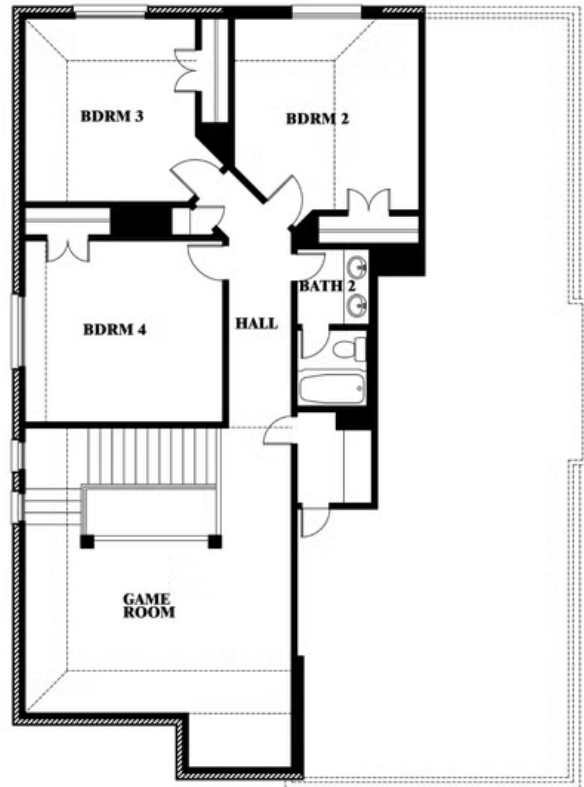

Dewberry

MOCKINGBIRD HILLS

15 HARRIER STREET, JOSHUA, TX 76058

Dewberry

This brochure is for general informational purposes and is to be used as a guide only. Changes may be made during the development process and floorplans, dimensions, fixtures, fittings, finishes and specifications are subject to change without notice. Window placement, balcony configuration, wardrobe sizes and living areas may vary slightly within each plan type. EQUAL HOUSING OPPORTUNITY