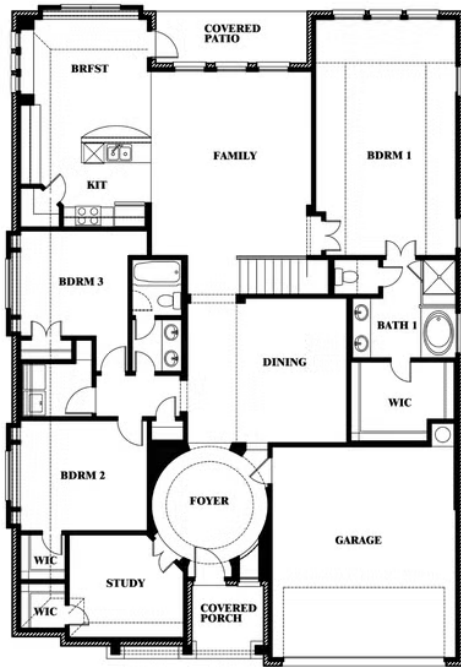

Carolina II

MOCKINGBIRD HILLS

15 HARRIER STREET, JOSHUA, TX 76058

Carolina II with Media Room