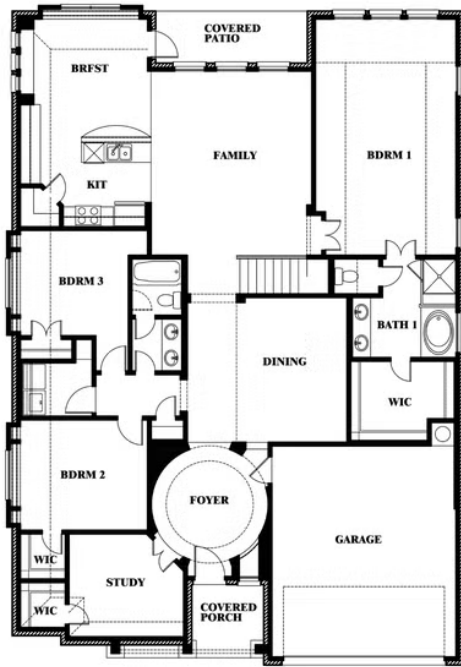

Carolina II

MOCKINGBIRD HILLS

15 HARRIER STREET, JOSHUA, TX 76058

Carolina II