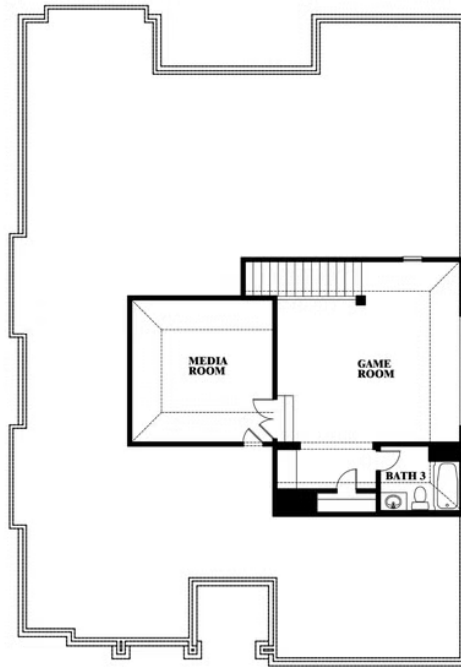

Carolina II

MOCKINGBIRD HILLS

15 HARRIER STREET, JOSHUA, TX 76058

Carolina II with Media Room