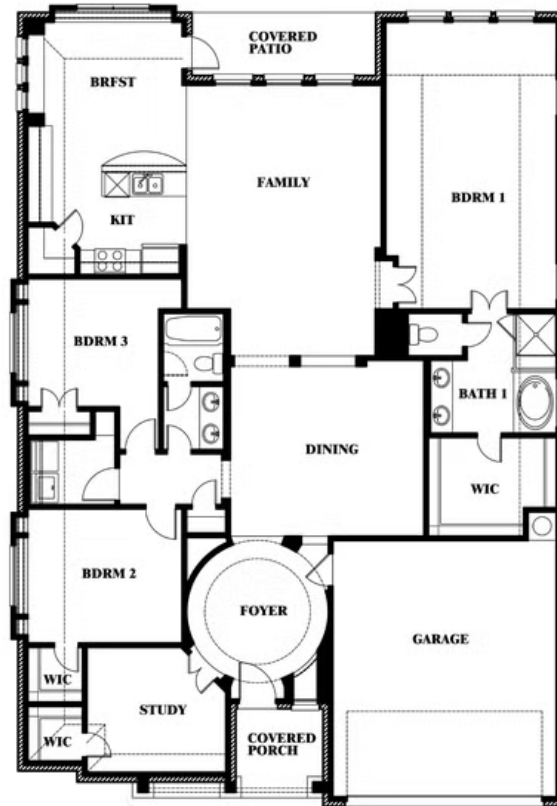

Carolina

MOCKINGBIRD HILLS

15 HARRIER STREET, JOSHUA, TX 76058

Carolina

This brochure is for general informational purposes and is to be used as a guide only. Changes may be made during the development process and floorplans, dimensions, fixtures, fittings, finishes and specifications are subject to change without notice. Window placement, balcony configuration, wardrobe sizes and living areas may vary slightly within each plan type. EQUAL HOUSING OPPORTUNITY