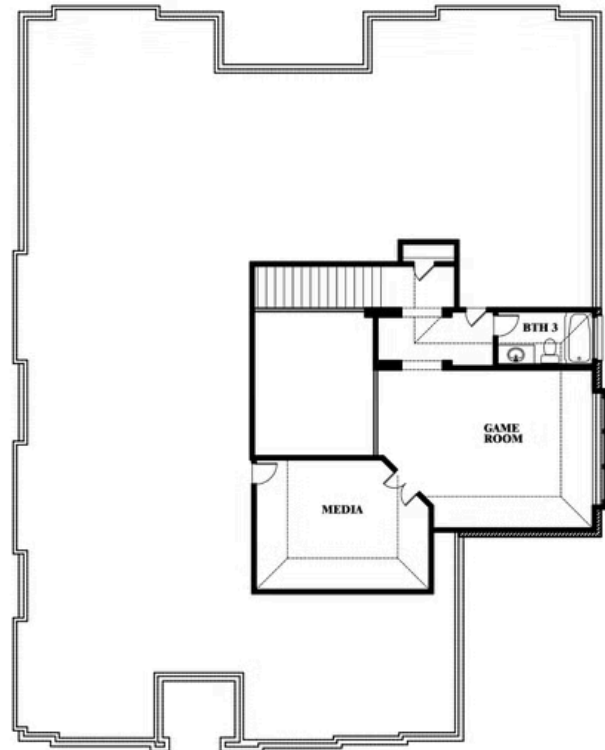

# Primrose III

HOMES FROM  
**\$693,990**

CLASSIC SERIES

**MOCKINGBIRD HILLS CLASSIC ACRE**

15 HARRIER STREET, JOSHUA, TX 76058

**3,483**  
SQUARE FEET

**3**  
BEDROOMS

**3.5**  
BATHROOMS

**3**  
CAR GARAGE

**ELEVATION A**

**ELEVATION B**

ELEVATION B

**ELEVATION C**

ELEVATION C

Document generated Apr 4, 2025. Prices, plans, square footage, features and materials are subject to change at any time without notice and vary among communities. Listed prices are for informational purposes only, are not binding, and do not create any contractual obligation(s). The price of any home is dependent on numerous factors, all of which are unique to a specific home, and is not guaranteed until specified in a binding contract. Pricing of elevations and additional optional beds/baths vary per plan. Some plans require a premium homesite. Please ask the Community Manager for details. Renderings of homes are artist concepts and may not reflect exact colors and materials.

# Primrose III

**MOCKINGBIRD HILLS CLASSIC ACRE**  
15 HARRIER STREET, JOSHUA, TX 76058

## Primrose III

This brochure is for general informational purposes and is to be used as a guide only. Changes may be made during the development process and floorplans, dimensions, fixtures, fittings, finishes and specifications are subject to change without notice. Window placement, balcony configuration, wardrobe sizes and living areas may vary slightly within each plan type. **EQUAL HOUSING OPPORTUNITY**