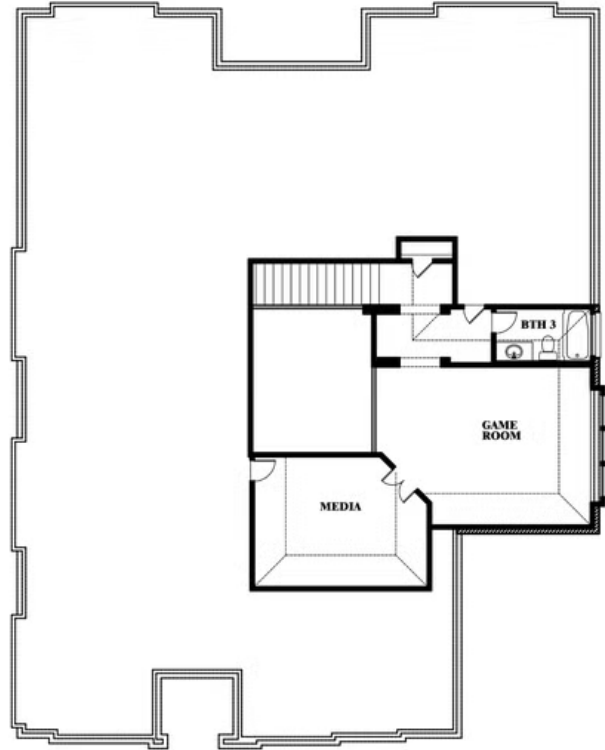

Primrose III

HOMES FROM
\$693,990

CLASSIC SERIES

MOCKINGBIRD HILLS CLASSIC ACRE

15 HARRIER STREET, JOSHUA, TX 76058

3,483
SQUARE FEET

3
BEDROOMS

3.5
BATHROOMS

3
CAR GARAGE

Primrose III

MOCKINGBIRD HILLS CLASSIC ACRE

15 HARRIER STREET, JOSHUA, TX 76058

Primrose III

This brochure is for general informational purposes and is to be used as a guide only. Changes may be made during the development process and floorplans, dimensions, fixtures, fittings, finishes and specifications are subject to change without notice. Window placement, balcony configuration, wardrobe sizes and living areas may vary slightly within each plan type. EQUAL HOUSING OPPORTUNITY