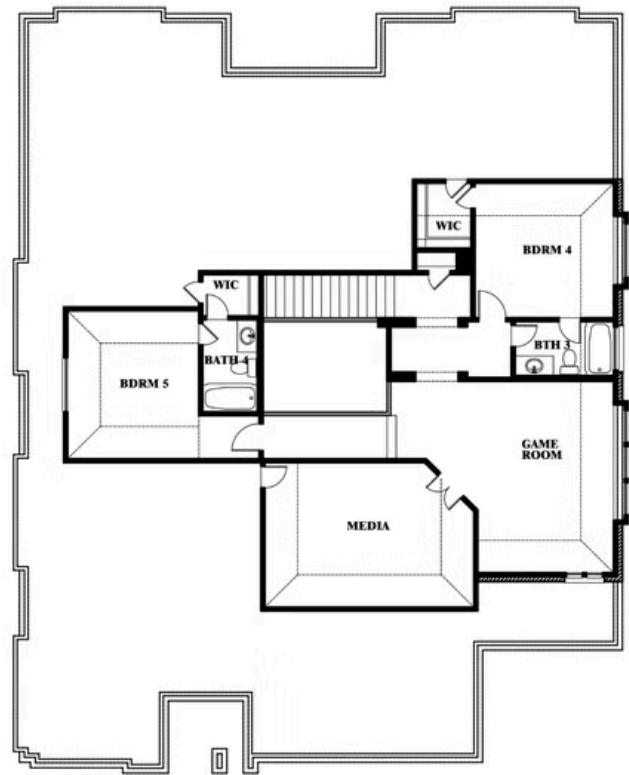

Primrose FE VI

HOMES FROM
\$740,990

CLASSIC SERIES

MOCKINGBIRD HILLS CLASSIC ACRE

15 HARRIER STREET, JOSHUA, TX 76058

4,065
SQUARE FEET

5
BEDROOMS

4.5
BATHROOMS

Primrose FE VI

MOCKINGBIRD HILLS CLASSIC ACRE
15 HARRIER STREET, JOSHUA, TX 76058

Primrose FE VI

This brochure is for general informational purposes and is to be used as a guide only. Changes may be made during the development process and floorplans, dimensions, fixtures, fittings, finishes and specifications are subject to change without notice. Window placement, balcony configuration, wardrobe sizes and living areas may vary slightly within each plan type. **EQUAL HOUSING OPPORTUNITY**