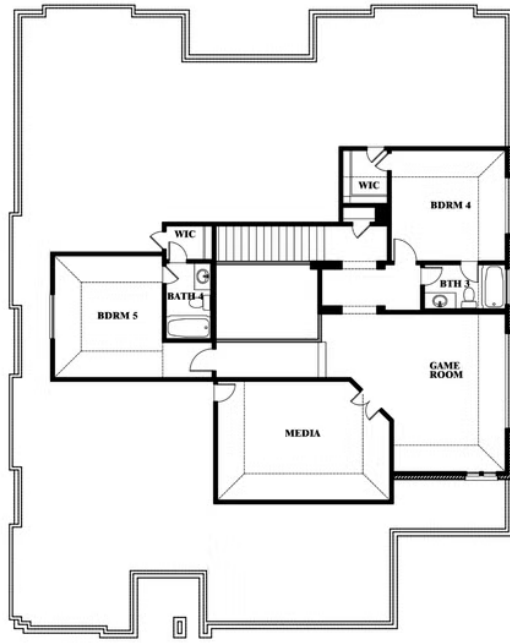

Primrose FE VI

MOCKINGBIRD HILLS CLASSIC ACRE
15 HARRIER STREET, JOSHUA, TX 76058

Primrose FE VI