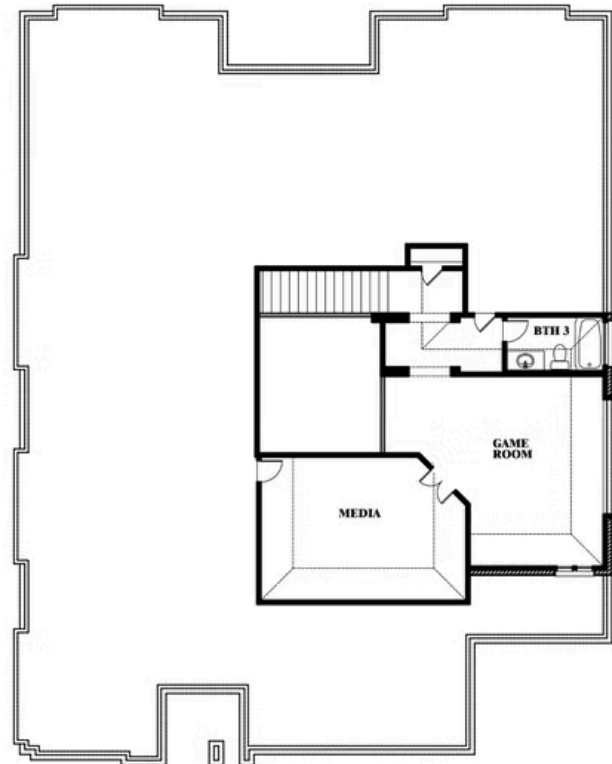

Primrose FE III

HOMES FROM
\$693,990

CLASSIC SERIES

MOCKINGBIRD HILLS CLASSIC ACRE

15 HARRIER STREET, JOSHUA, TX 76058

3,525
SQUARE FEET

3
BEDROOMS

3.5
BATHROOMS

Primrose FE III

MOCKINGBIRD HILLS CLASSIC ACRE
15 HARRIER STREET, JOSHUA, TX 76058

Primrose FE III

This brochure is for general informational purposes and is to be used as a guide only. Changes may be made during the development process and floorplans, dimensions, fixtures, fittings, finishes and specifications are subject to change without notice. Window placement, balcony configuration, wardrobe sizes and living areas may vary slightly within each plan type. EQUAL HOUSING OPPORTUNITY