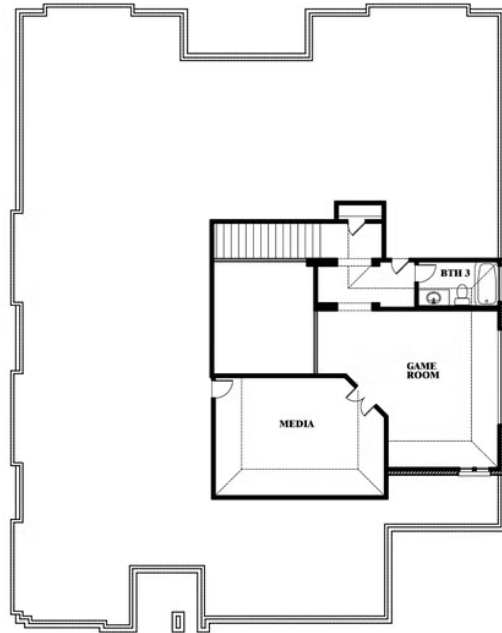

Primrose FE III

MOCKINGBIRD HILLS CLASSIC ACRE
15 HARRIER STREET, JOSHUA, TX 76058

Primrose FE III