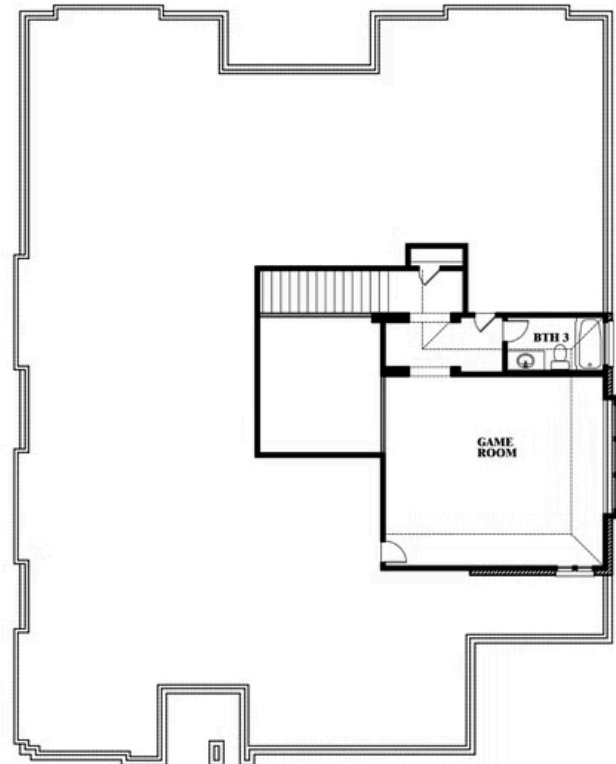

Primrose FE II

HOMES FROM
\$679,990

CLASSIC SERIES

MOCKINGBIRD HILLS CLASSIC ACRE

15 HARRIER STREET, JOSHUA, TX 76058

3,336
SQUARE FEET

3
BEDROOMS

3.5
BATHROOMS

Primrose FE II

MOCKINGBIRD HILLS CLASSIC ACRE
15 HARRIER STREET, JOSHUA, TX 76058

Primrose FE II

This brochure is for general informational purposes and is to be used as a guide only. Changes may be made during the development process and floorplans, dimensions, fixtures, fittings, finishes and specifications are subject to change without notice. Window placement, balcony configuration, wardrobe sizes and living areas may vary slightly within each plan type. EQUAL HOUSING OPPORTUNITY