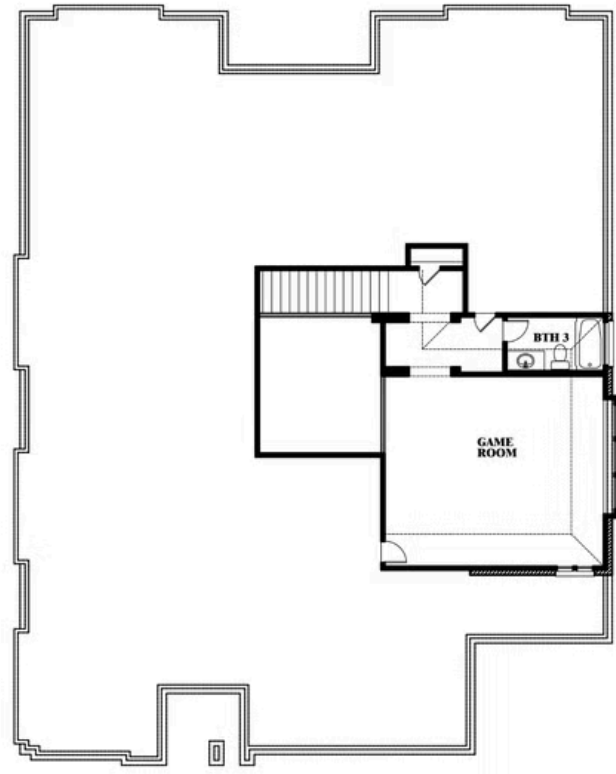

Primrose FE II

HOMES FROM
\$679,990

CLASSIC SERIES

MOCKINGBIRD HILLS CLASSIC ACRE

15 HARRIER STREET, JOSHUA, TX 76058

3,336
SQUARE FEET

3
BEDROOMS

3.5
BATHROOMS

Primrose FE II

MOCKINGBIRD HILLS CLASSIC ACRE
15 HARRIER STREET, JOSHUA, TX 76058

Primrose FE II

This brochure is for general informational purposes and is to be used as a guide only. Changes may be made during the development process and floorplans, dimensions, fixtures, fittings, finishes and specifications are subject to change without notice. Window placement, balcony configuration, wardrobe sizes and living areas may vary slightly within each plan type. EQUAL HOUSING OPPORTUNITY