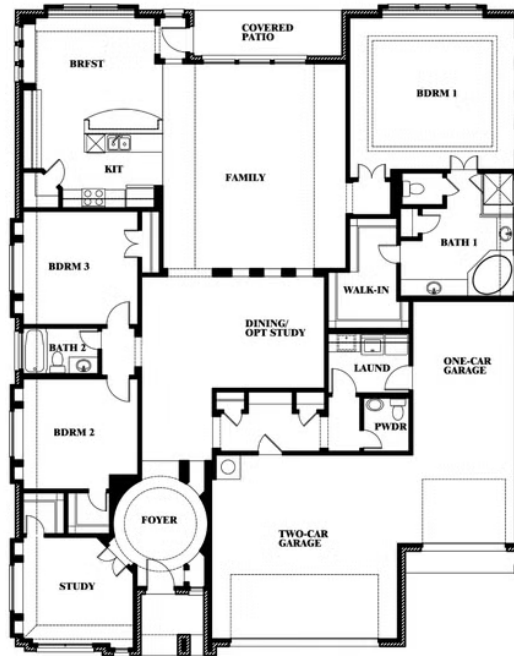

Primrose FE

MOCKINGBIRD HILLS CLASSIC ACRE

15 HARRIER STREET, JOSHUA, TX 76058

Primrose FE