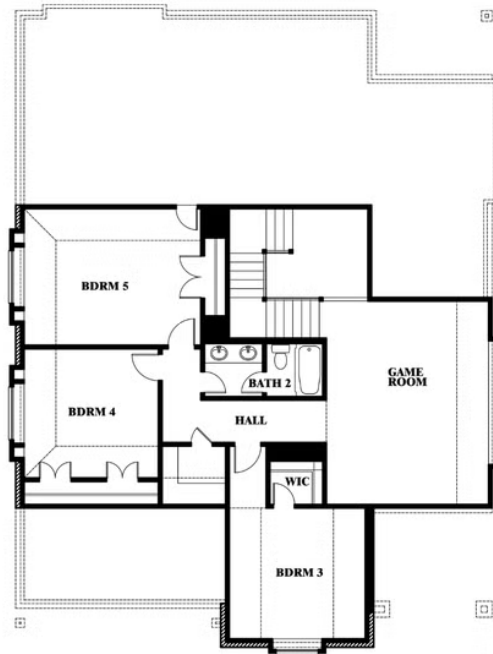

Magnolia Side Entry

MOCKINGBIRD HILLS CLASSIC ACRE
15 HARRIER STREET, JOSHUA, TX 76058

Magnolia Side Entry