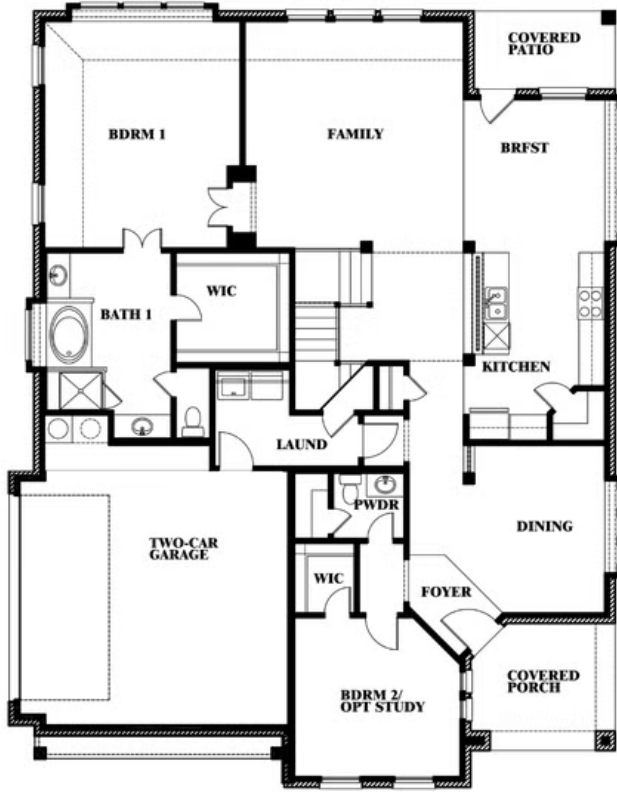

Magnolia Side Entry

HOMES FROM
\$624,990

CLASSIC SERIES

MOCKINGBIRD HILLS CLASSIC ACRE
15 HARRIER STREET, JOSHUA, TX 76058

3,187
SQUARE FEET

4
BEDROOMS

2.5
BATHROOMS

2
CAR GARAGE

Magnolia Side Entry

MOCKINGBIRD HILLS CLASSIC ACRE
15 HARRIER STREET, JOSHUA, TX 76058

Magnolia Side Entry

This brochure is for general informational purposes and is to be used as a guide only. Changes may be made during the development process and floorplans, dimensions, fixtures, fittings, finishes and specifications are subject to change without notice. Window placement, balcony configuration, wardrobe sizes and living areas may vary slightly within each plan type. EQUAL HOUSING OPPORTUNITY