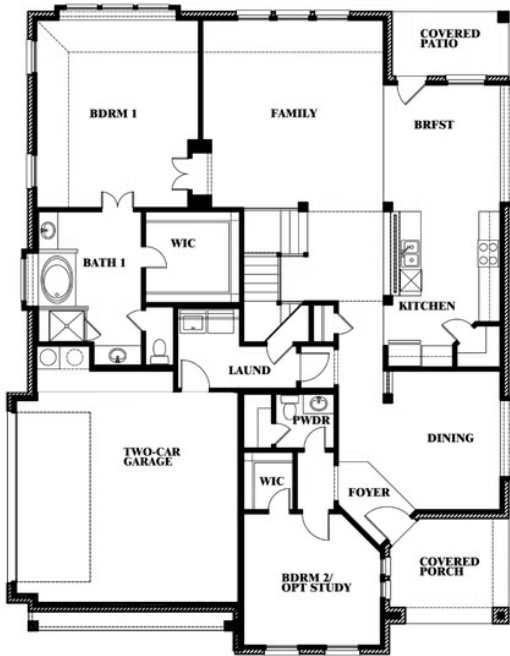

Magnolia Side Entry

MOCKINGBIRD HILLS CLASSIC ACRE
15 HARRIER STREET, JOSHUA, TX 76058

Magnolia Side Entry