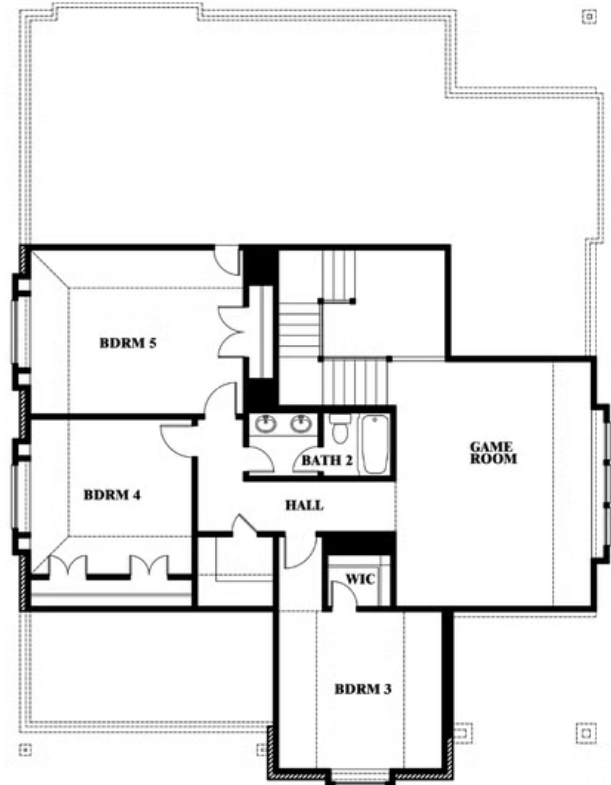

Magnolia Side Entry

HOMES FROM
\$624,990

CLASSIC SERIES

MOCKINGBIRD HILLS CLASSIC ACRE
15 HARRIER STREET, JOSHUA, TX 76058

3,187
SQUARE FEET

4
BEDROOMS

2.5
BATHROOMS

2
CAR GARAGE

Magnolia Side Entry

MOCKINGBIRD HILLS CLASSIC ACRE
15 HARRIER STREET, JOSHUA, TX 76058

Magnolia Side Entry

This brochure is for general informational purposes and is to be used as a guide only. Changes may be made during the development process and floorplans, dimensions, fixtures, fittings, finishes and specifications are subject to change without notice. Window placement, balcony configuration, wardrobe sizes and living areas may vary slightly within each plan type. EQUAL HOUSING OPPORTUNITY