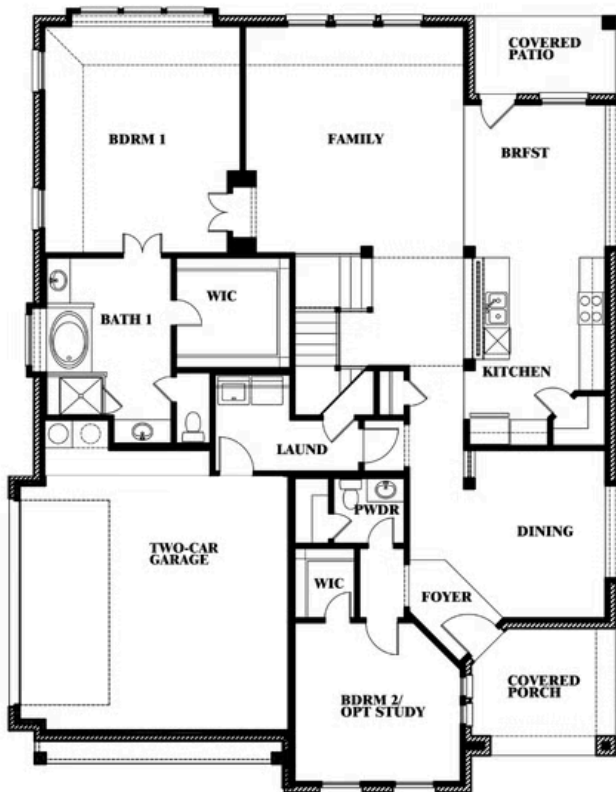

Magnolia Side Entry

HOMES FROM
\$624,990

CLASSIC SERIES

MOCKINGBIRD HILLS CLASSIC ACRE

15 HARRIER STREET, JOSHUA, TX 76058

3,187
SQUARE FEET

4
BEDROOMS

2.5
BATHROOMS

Magnolia Side Entry

MOCKINGBIRD HILLS CLASSIC ACRE
15 HARRIER STREET, JOSHUA, TX 76058

Magnolia Side Entry

This brochure is for general informational purposes and is to be used as a guide only. Changes may be made during the development process and floorplans, dimensions, fixtures, fittings, finishes and specifications are subject to change without notice. Window placement, balcony configuration, wardrobe sizes and living areas may vary slightly within each plan type. EQUAL HOUSING OPPORTUNITY