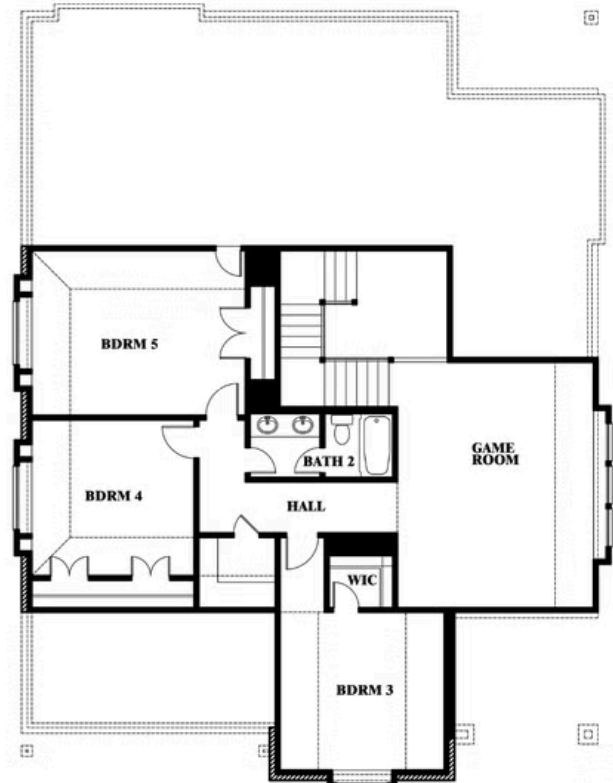

Magnolia Side Entry

HOMES FROM
\$624,990

CLASSIC SERIES

MOCKINGBIRD HILLS CLASSIC ACRE

15 HARRIER STREET, JOSHUA, TX 76058

3,187
SQUARE FEET

4
BEDROOMS

2.5
BATHROOMS

Magnolia Side Entry

MOCKINGBIRD HILLS CLASSIC ACRE
15 HARRIER STREET, JOSHUA, TX 76058

Magnolia Side Entry

This brochure is for general informational purposes and is to be used as a guide only. Changes may be made during the development process and floorplans, dimensions, fixtures, fittings, finishes and specifications are subject to change without notice. Window placement, balcony configuration, wardrobe sizes and living areas may vary slightly within each plan type. EQUAL HOUSING OPPORTUNITY