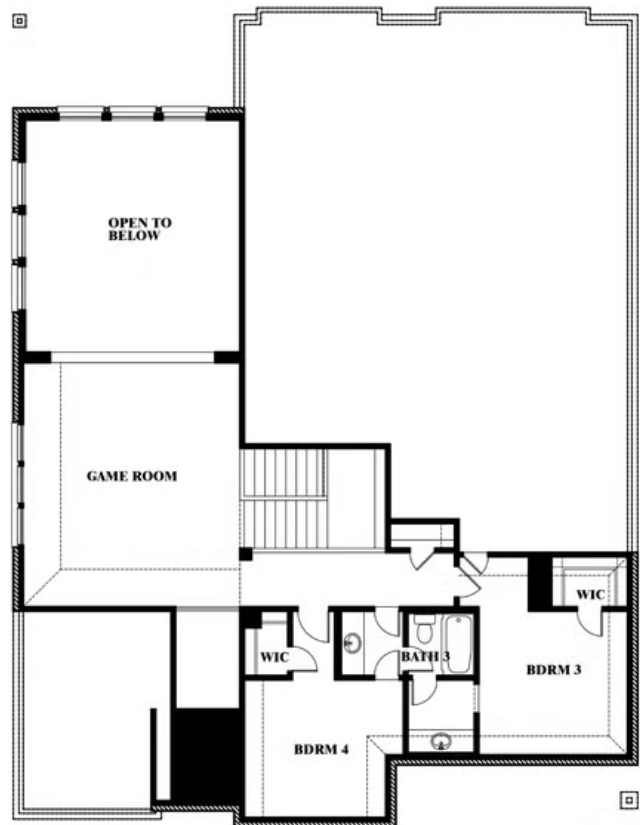

Bellflower

HOMES FROM
\$664,990

CLASSIC SERIES

MOCKINGBIRD HILLS CLASSIC ACRE

15 HARRIER STREET, JOSHUA, TX 76058

3,527
SQUARE FEET

4
BEDROOMS

3.5
BATHROOMS

2
CAR GARAGE

ELEVATION D

ELEVATION AS

ELEVATION AS

ELEVATION B

ELEVATION B

ELEVATION C

ELEVATION C

Bellflower

MOCKINGBIRD HILLS CLASSIC ACRE

15 HARRIER STREET, JOSHUA, TX 76058

Bellflower

This brochure is for general informational purposes and is to be used as a guide only. Changes may be made during the development process and floorplans, dimensions, fixtures, fittings, finishes and specifications are subject to change without notice. Window placement, balcony configuration, wardrobe sizes and living areas may vary slightly within each plan type. EQUAL HOUSING OPPORTUNITY