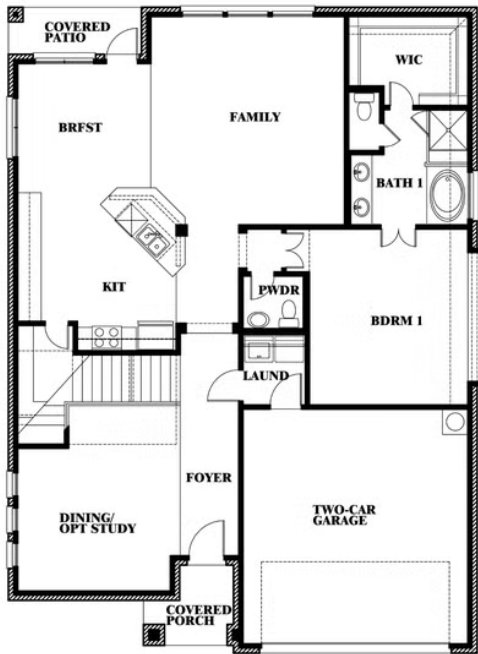

Dewberry

MOCKINGBIRD HILLS CLASSIC 60
15 HARRIER STREET, JOSHUA, TX 76058

Dewberry