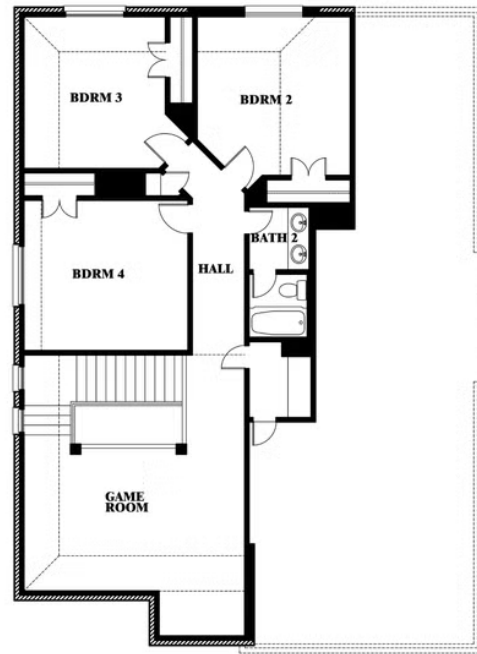

Dewberry

MOCKINGBIRD HILLS CLASSIC 60
15 HARRIER STREET, JOSHUA, TX 76058

Dewberry