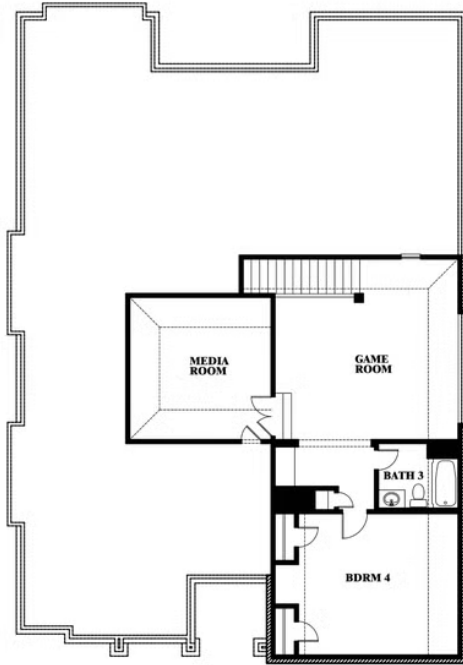

Carolina IV

MOCKINGBIRD HILLS CLASSIC 60
15 HARRIER STREET, JOSHUA, TX 76058

Carolina IV