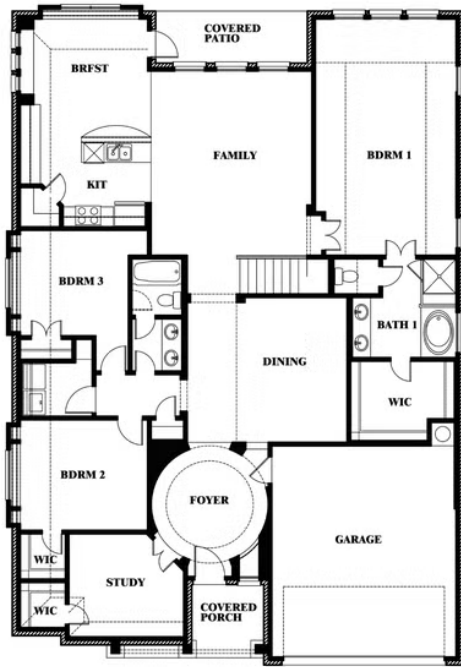

Carolina IV

MOCKINGBIRD HILLS CLASSIC 60
15 HARRIER STREET, JOSHUA, TX 76058

Carolina IV