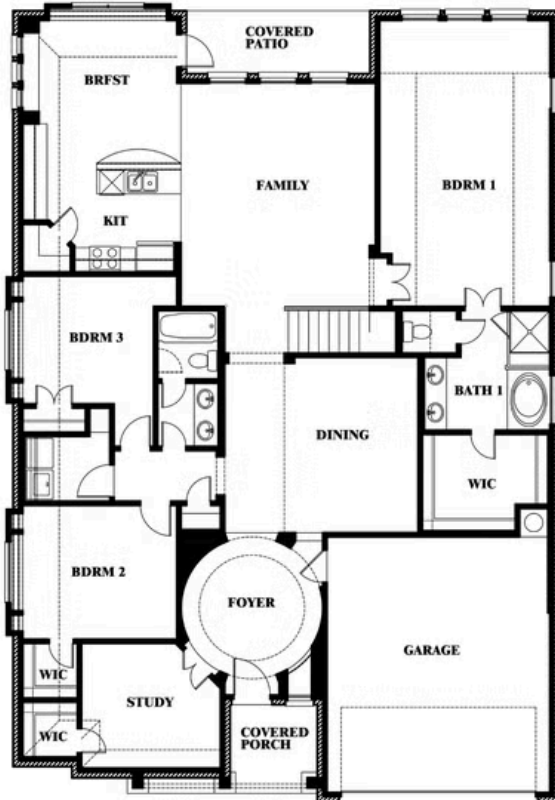

Carolina III

MOCKINGBIRD HILLS CLASSIC 60
15 HARRIER STREET, JOSHUA, TX 76058

Carolina III

This brochure is for general informational purposes and is to be used as a guide only. Changes may be made during the development process and floorplans, dimensions, fixtures, fittings, finishes and specifications are subject to change without notice. Window placement, balcony configuration, wardrobe sizes and living areas may vary slightly within each plan type. **EQUAL HOUSING OPPORTUNITY**