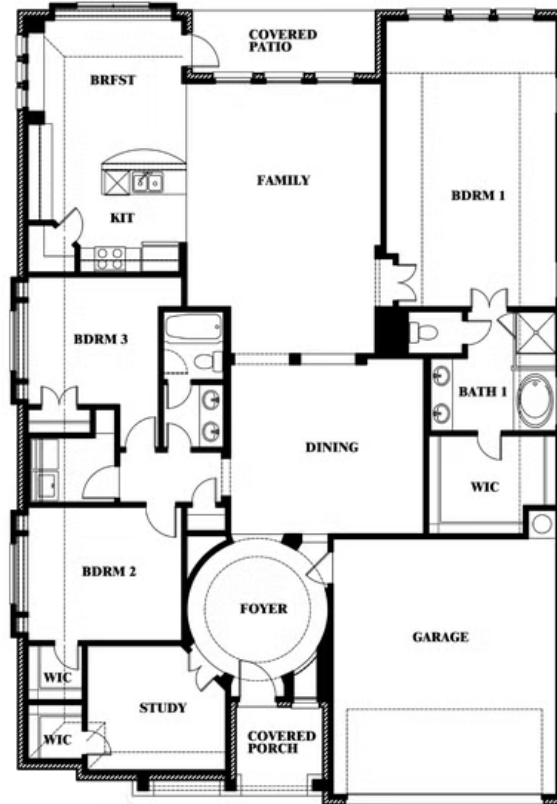

Carolina

CLASSIC SERIES

MOCKINGBIRD HILLS CLASSIC 60

15 HARRIER STREET, JOSHUA, TX 76058

HOMES FROM

\$426,990

2,313
SQUARE FEET

3
BEDROOMS

2.0
BATHROOMS

2
CAR GARAGE

ELEVATION C

Carolina

MOCKINGBIRD HILLS CLASSIC 60

15 HARRIER STREET, JOSHUA, TX 76058

Carolina

This brochure is for general informational purposes and is to be used as a guide only. Changes may be made during the development process and floorplans, dimensions, fixtures, fittings, finishes and specifications are subject to change without notice. Window placement, balcony configuration, wardrobe sizes and living areas may vary slightly within each plan type. EQUAL HOUSING OPPORTUNITY