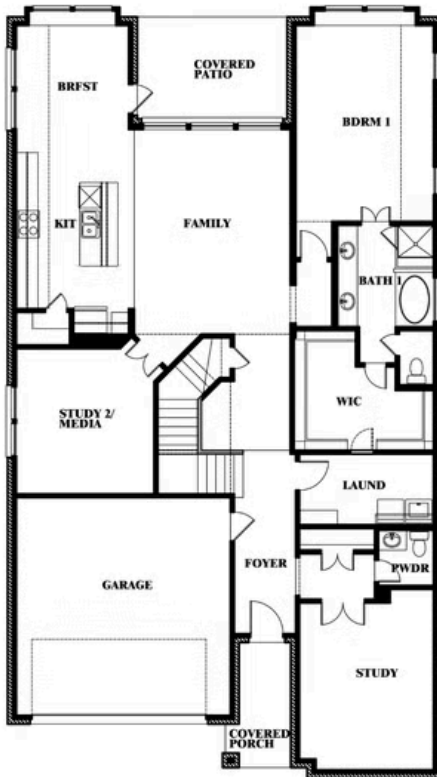

Rose II

HOMES FROM
\$485,990

CLASSIC SERIES

WAVERLY ESTATES

209 SADDLETREE DRIVE, JOSEPHINE, TX 75173

3,557
SQUARE FEET

4
BEDROOMS

3.5
BATHROOMS

3
CAR GARAGE

ELEVATION A

ELEVATION AS

ELEVATION AS

ELEVATION B

ELEVATION B

ELEVATION C

ELEVATION C

ELEVATION D

ELEVATION D

Rose II

ROSE II FLOOR PLAN

WAVERLY ESTATES

209 SADDLETREE DRIVE, JOSEPHINE, TX 75173

Rose II

This brochure is for general informational purposes and is to be used as a guide only. Changes may be made during the development process and floorplans, dimensions, fixtures, fittings, finishes and specifications are subject to change without notice. Window placement, balcony configuration, wardrobe sizes and living areas may vary slightly within each plan type. EQUAL HOUSING OPPORTUNITY

Rose II

WAVERLY ESTATES

209 SADDLETREE DRIVE, JOSEPHINE, TX 75173

ROSE II FLOOR PLAN WITH OPTIONAL BED & BATH AT STUDY

Rose II Opt. Bed & Bath at Study

This brochure is for general informational purposes and is to be used as a guide only. Changes may be made during the development process and floorplans, dimensions, fixtures, fittings, finishes and specifications are subject to change without notice. Window placement, balcony configuration, wardrobe sizes and living areas may vary slightly within each plan type. EQUAL HOUSING OPPORTUNITY