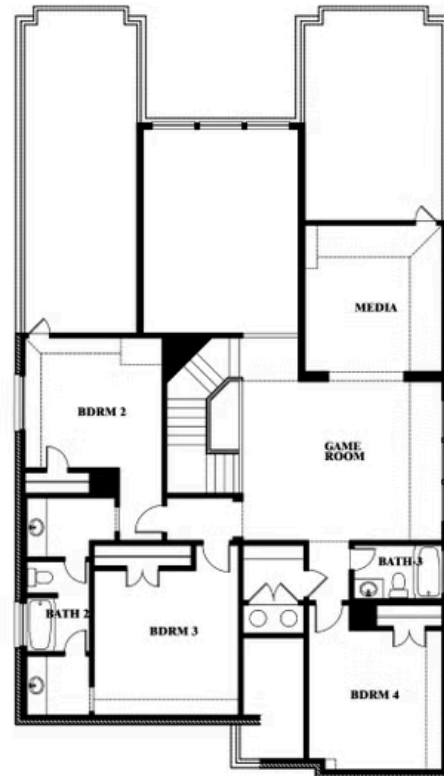

Rose II

HOMES FROM
\$485,990

CLASSIC SERIES

WAVERLY ESTATES

209 SADDLETREE DRIVE, JOSEPHINE, TX 75173

3,557
SQUARE FEET

4
BEDROOMS

3.5
BATHROOMS

ELEVATION D

ELEVATION D

Rose II

ROSE II FLOOR PLAN

WAVERLY ESTATES

209 SADDLETREE DRIVE, JOSEPHINE, TX 75173

Rose II

This brochure is for general informational purposes and is to be used as a guide only. Changes may be made during the development process and floorplans, dimensions, fixtures, fittings, finishes and specifications are subject to change without notice. Window placement, balcony configuration, wardrobe sizes and living areas may vary slightly within each plan type. EQUAL HOUSING OPPORTUNITY

Rose II

WAVERLY ESTATES

209 SADDLETREE DRIVE, JOSEPHINE, TX 75173

ROSE II FLOOR PLAN WITH OPTIONAL BED & BATH AT STUDY

Rose II Opt. Bed & Bath at Study

This brochure is for general informational purposes and is to be used as a guide only. Changes may be made during the development process and floorplans, dimensions, fixtures, fittings, finishes and specifications are subject to change without notice. Window placement, balcony configuration, wardrobe sizes and living areas may vary slightly within each plan type. EQUAL HOUSING OPPORTUNITY