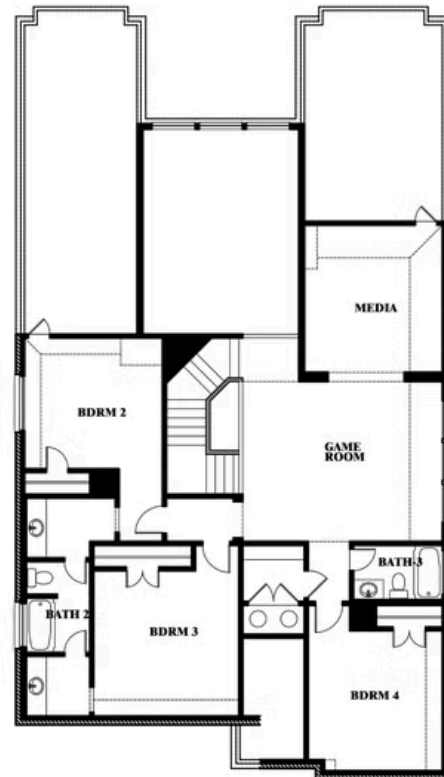

Rose II

HOMES FROM
\$485,990

CLASSIC SERIES

WAVERLY ESTATES

209 SADDLETREE DRIVE, JOSEPHINE, TX 75173

3,557
SQUARE FEET

4
BEDROOMS

3.5
BATHROOMS

3
CAR GARAGE

ELEVATION A

ELEVATION AS

ELEVATION AS

ELEVATION B

ELEVATION B

ELEVATION C

ELEVATION C

ELEVATION D

ELEVATION D

Rose II

ROSE II FLOOR PLAN

WAVERLY ESTATES

209 SADDLETREE DRIVE, JOSEPHINE, TX 75173

Rose II

This brochure is for general informational purposes and is to be used as a guide only. Changes may be made during the development process and floorplans, dimensions, fixtures, fittings, finishes and specifications are subject to change without notice. Window placement, balcony configuration, wardrobe sizes and living areas may vary slightly within each plan type. EQUAL HOUSING OPPORTUNITY

Rose II

WAVERLY ESTATES

209 SADDLETREE DRIVE, JOSEPHINE, TX 75173

ROSE II FLOOR PLAN WITH OPTIONAL BED & BATH AT STUDY

Rose II Opt. Bed & Bath at Study

This brochure is for general informational purposes and is to be used as a guide only. Changes may be made during the development process and floorplans, dimensions, fixtures, fittings, finishes and specifications are subject to change without notice. Window placement, balcony configuration, wardrobe sizes and living areas may vary slightly within each plan type. EQUAL HOUSING OPPORTUNITY