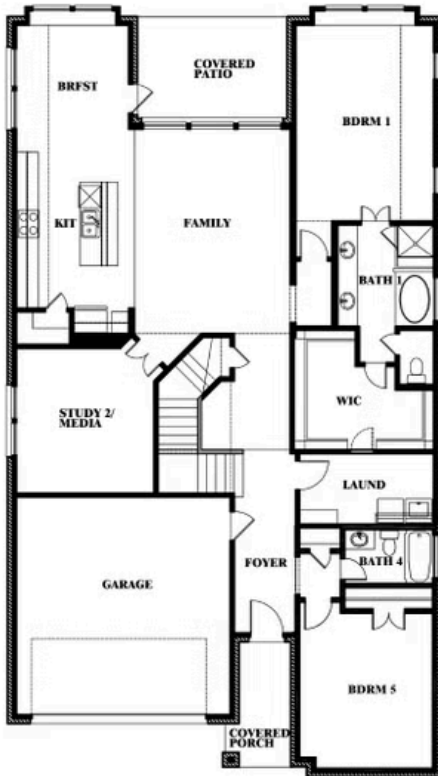

Rose II

HOMES FROM
\$485,990

CLASSIC SERIES

WAVERLY ESTATES

209 SADDLETREE DRIVE, JOSEPHINE, TX 75173

3,557
SQUARE FEET

4
BEDROOMS

3.5
BATHROOMS

ELEVATION D

ELEVATION D

Rose II

ROSE II FLOOR PLAN

WAVERLY ESTATES

209 SADDLETREE DRIVE, JOSEPHINE, TX 75173

Rose II

This brochure is for general informational purposes and is to be used as a guide only. Changes may be made during the development process and floorplans, dimensions, fixtures, fittings, finishes and specifications are subject to change without notice. Window placement, balcony configuration, wardrobe sizes and living areas may vary slightly within each plan type. EQUAL HOUSING OPPORTUNITY

Rose II

WAVERLY ESTATES

209 SADDLETREE DRIVE, JOSEPHINE, TX 75173

ROSE II FLOOR PLAN WITH OPTIONAL BED & BATH AT STUDY

Rose II Opt. Bed & Bath at Study

This brochure is for general informational purposes and is to be used as a guide only. Changes may be made during the development process and floorplans, dimensions, fixtures, fittings, finishes and specifications are subject to change without notice. Window placement, balcony configuration, wardrobe sizes and living areas may vary slightly within each plan type. EQUAL HOUSING OPPORTUNITY