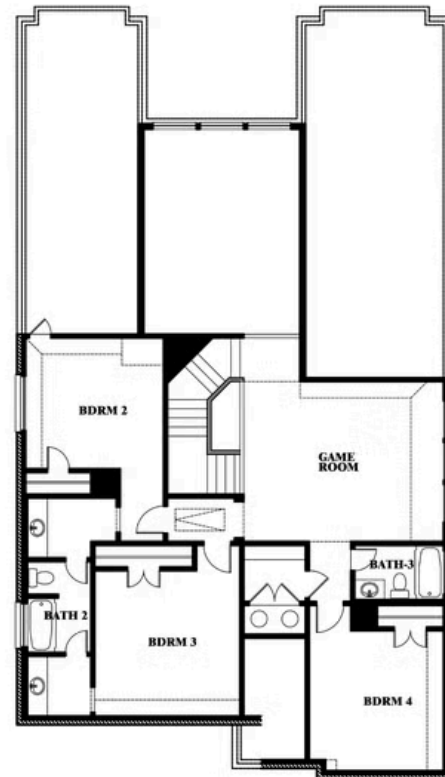

3
CAR GARAGE

ELEVATION A

ELEVATION AS

ELEVATION AS

ELEVATION B

ELEVATION B

ELEVATION C

ELEVATION C

ELEVATION D

ELEVATION D

Rose

ROSE FLOOR PLAN

WAVERLY ESTATES

209 SADDLETREE DRIVE, JOSEPHINE, TX 75173

Rose

This brochure is for general informational purposes and is to be used as a guide only. Changes may be made during the development process and floorplans, dimensions, fixtures, fittings, finishes and specifications are subject to change without notice. Window placement, balcony configuration, wardrobe sizes and living areas may vary slightly within each plan type. EQUAL HOUSING OPPORTUNITY

Rose

WAVERLY ESTATES

209 SADDLETREE DRIVE, JOSEPHINE, TX 75173

ROSE FLOOR PLAN WITH OPTIONAL BED & BATH AT STUDY

Rose
Opt. Bed & Bath at Study

This brochure is for general informational purposes and is to be used as a guide only. Changes may be made during the development process and floorplans, dimensions, fixtures, fittings, finishes and specifications are subject to change without notice. Window placement, balcony configuration, wardrobe sizes and living areas may vary slightly within each plan type. EQUAL HOUSING OPPORTUNITY