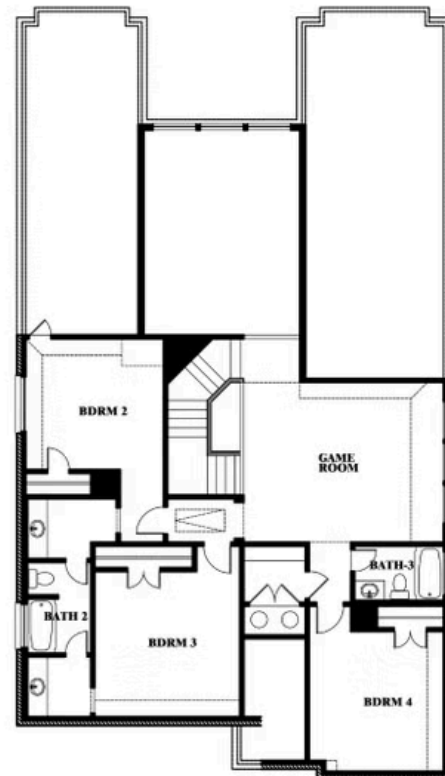

ELEVATION D

ELEVATION D

Rose

ROSE FLOOR PLAN

WAVERLY ESTATES

209 SADDLETREE DRIVE, JOSEPHINE, TX 75173

Rose

This brochure is for general informational purposes and is to be used as a guide only. Changes may be made during the development process and floorplans, dimensions, fixtures, fittings, finishes and specifications are subject to change without notice. Window placement, balcony configuration, wardrobe sizes and living areas may vary slightly within each plan type. EQUAL HOUSING OPPORTUNITY

Rose

WAVERLY ESTATES

209 SADDLETREE DRIVE, JOSEPHINE, TX 75173

ROSE FLOOR PLAN WITH OPTIONAL BED & BATH AT STUDY

Rose
Opt. Bed & Bath at Study

This brochure is for general informational purposes and is to be used as a guide only. Changes may be made during the development process and floorplans, dimensions, fixtures, fittings, finishes and specifications are subject to change without notice. Window placement, balcony configuration, wardrobe sizes and living areas may vary slightly within each plan type. EQUAL HOUSING OPPORTUNITY