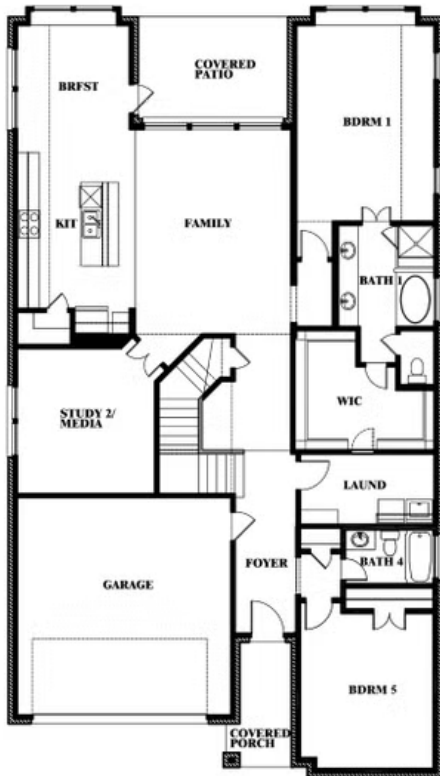

ROSE FLOOR PLAN

WAVERLY ESTATES

209 SADDLETREE DRIVE, JOSEPHINE, TX 75173

Rose

This brochure is for general informational purposes and is to be used as a guide only. Changes may be made during the development process and floorplans, dimensions, fixtures, fittings, finishes and specifications are subject to change without notice. Window placement, balcony configuration, wardrobe sizes and living areas may vary slightly within each plan type. EQUAL HOUSING OPPORTUNITY

Rose

WAVERLY ESTATES

209 SADDLETREE DRIVE, JOSEPHINE, TX 75173

ROSE FLOOR PLAN WITH OPTIONAL BED & BATH AT STUDY

Rose
Opt. Bed & Bath at Study

This brochure is for general informational purposes and is to be used as a guide only. Changes may be made during the development process and floorplans, dimensions, fixtures, fittings, finishes and specifications are subject to change without notice. Window placement, balcony configuration, wardrobe sizes and living areas may vary slightly within each plan type. EQUAL HOUSING OPPORTUNITY