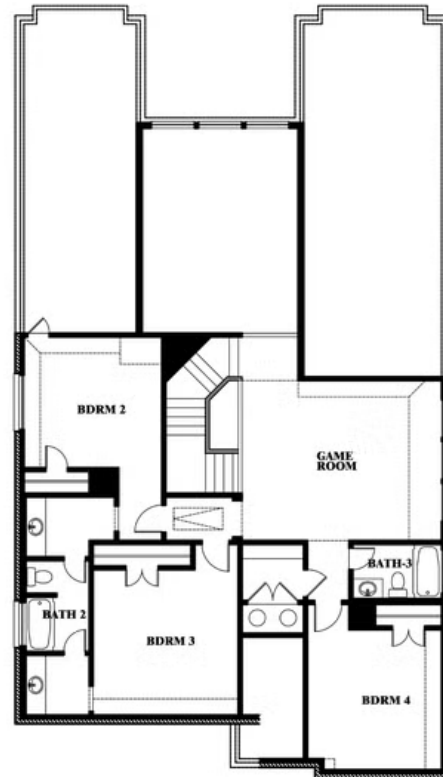

4

BEDROOMS

3.5

BATHROOMS

3

CAR GARAGE

ELEVATION A

ELEVATION AS

ELEVATION AS

ELEVATION B

ELEVATION B

ELEVATION C

ELEVATION C

ELEVATION D

ELEVATION D

Rose

ROSE FLOOR PLAN

WAVERLY ESTATES

209 SADDLETREE DRIVE, JOSEPHINE, TX 75173

Rose

This brochure is for general informational purposes and is to be used as a guide only. Changes may be made during the development process and floorplans, dimensions, fixtures, fittings, finishes and specifications are subject to change without notice. Window placement, balcony configuration, wardrobe sizes and living areas may vary slightly within each plan type. EQUAL HOUSING OPPORTUNITY

Rose

WAVERLY ESTATES

209 SADDLETREE DRIVE, JOSEPHINE, TX 75173

ROSE FLOOR PLAN WITH OPTIONAL BED & BATH AT STUDY

Rose
Opt. Bed & Bath at Study

This brochure is for general informational purposes and is to be used as a guide only. Changes may be made during the development process and floorplans, dimensions, fixtures, fittings, finishes and specifications are subject to change without notice. Window placement, balcony configuration, wardrobe sizes and living areas may vary slightly within each plan type. EQUAL HOUSING OPPORTUNITY