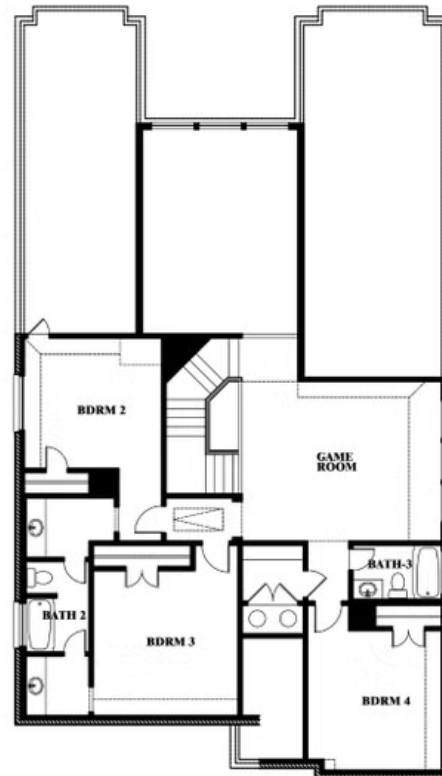

ROSE FLOOR PLAN

WAVERLY ESTATES

209 SADDLETREE DRIVE, JOSEPHINE, TX 75173

Rose

This brochure is for general informational purposes and is to be used as a guide only. Changes may be made during the development process and floorplans, dimensions, fixtures, fittings, finishes and specifications are subject to change without notice. Window placement, balcony configuration, wardrobe sizes and living areas may vary slightly within each plan type. EQUAL HOUSING OPPORTUNITY

Rose

WAVERLY ESTATES

209 SADDLETREE DRIVE, JOSEPHINE, TX 75173

ROSE FLOOR PLAN WITH OPTIONAL BED & BATH AT STUDY

Rose
Opt. Bed & Bath at Study

This brochure is for general informational purposes and is to be used as a guide only. Changes may be made during the development process and floorplans, dimensions, fixtures, fittings, finishes and specifications are subject to change without notice. Window placement, balcony configuration, wardrobe sizes and living areas may vary slightly within each plan type. EQUAL HOUSING OPPORTUNITY