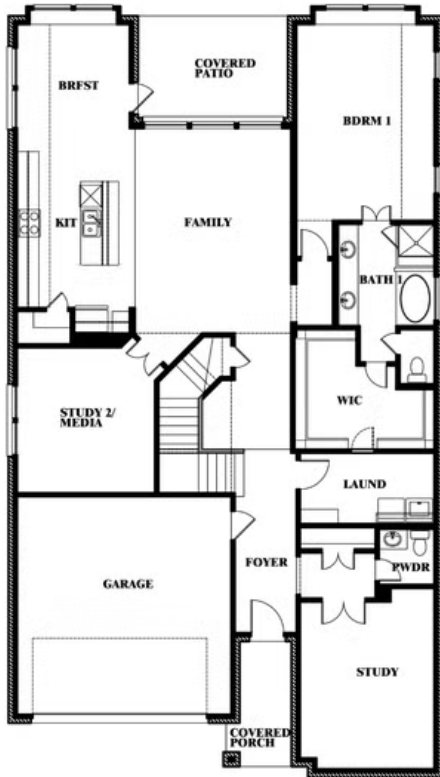

4

BEDROOMS

3.5

BATHROOMS

3

CAR GARAGE

ELEVATION A

ELEVATION AS

ELEVATION AS

ELEVATION B

ELEVATION B

ELEVATION C

ELEVATION C

ELEVATION D

ELEVATION D

Rose

ROSE FLOOR PLAN

WAVERLY ESTATES

209 SADDLETREE DRIVE, JOSEPHINE, TX 75173

Rose

This brochure is for general informational purposes and is to be used as a guide only. Changes may be made during the development process and floorplans, dimensions, fixtures, fittings, finishes and specifications are subject to change without notice. Window placement, balcony configuration, wardrobe sizes and living areas may vary slightly within each plan type. EQUAL HOUSING OPPORTUNITY

Rose

WAVERLY ESTATES

209 SADDLETREE DRIVE, JOSEPHINE, TX 75173

ROSE FLOOR PLAN WITH OPTIONAL BED & BATH AT STUDY

Rose
Opt. Bed & Bath at Study

This brochure is for general informational purposes and is to be used as a guide only. Changes may be made during the development process and floorplans, dimensions, fixtures, fittings, finishes and specifications are subject to change without notice. Window placement, balcony configuration, wardrobe sizes and living areas may vary slightly within each plan type. EQUAL HOUSING OPPORTUNITY