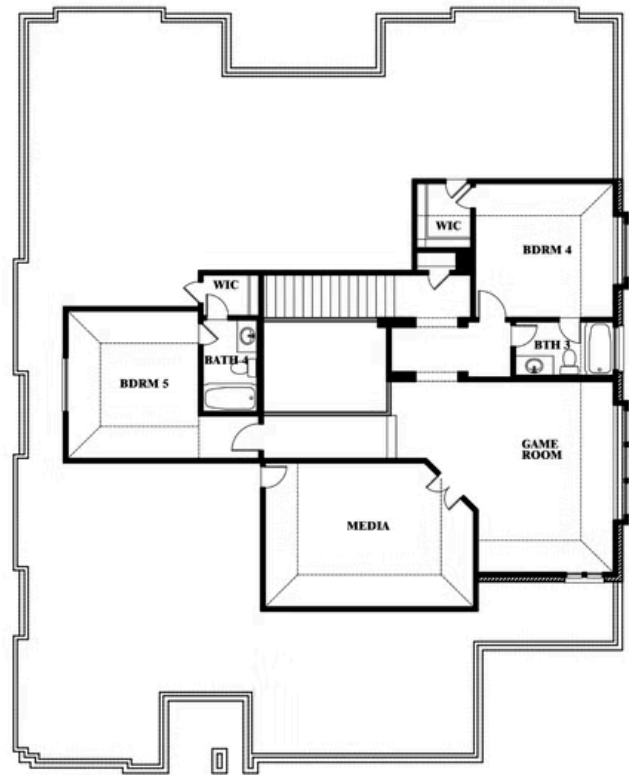

Primrose FE VI

HOMES FROM
\$545,990

CLASSIC SERIES

WAVERLY ESTATES

209 SADDLETREE DRIVE, JOSEPHINE, TX 75173

4,065
SQUARE FEET

5
BEDROOMS

4.5
BATHROOMS

Primrose FE VI

WAVERLY ESTATES

209 SADDLETREE DRIVE, JOSEPHINE, TX 75173

Primrose FE VI

This brochure is for general informational purposes and is to be used as a guide only. Changes may be made during the development process and floorplans, dimensions, fixtures, fittings, finishes and specifications are subject to change without notice. Window placement, balcony configuration, wardrobe sizes and living areas may vary slightly within each plan type. EQUAL HOUSING OPPORTUNITY