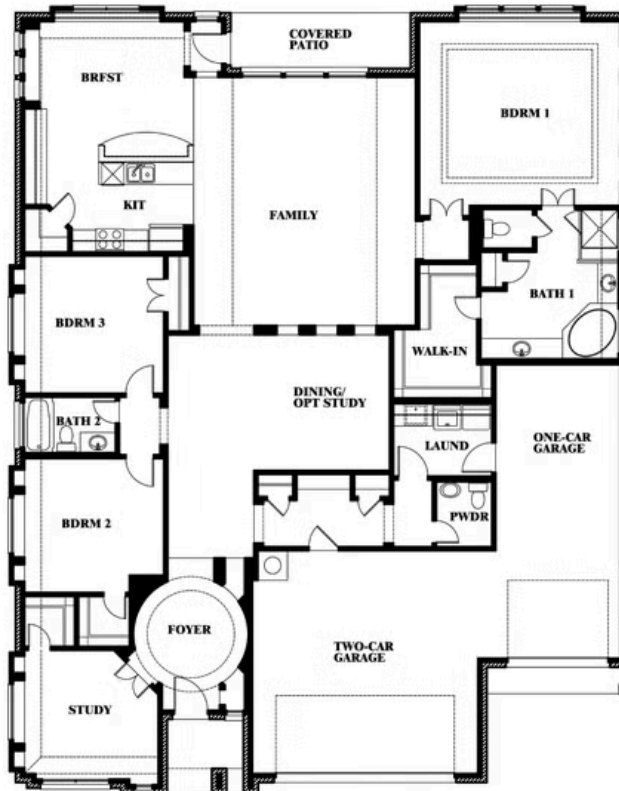

Primrose FE

HOMES FROM
\$463,990

CLASSIC SERIES

WAVERLY ESTATES

209 SADDLETREE DRIVE, JOSEPHINE, TX 75173

2,775
SQUARE FEET

3
BEDROOMS

2.5
BATHROOMS

2
CAR GARAGE

Primrose FE

WAVERLY ESTATES

209 SADDLETREE DRIVE, JOSEPHINE, TX 75173

Primrose FE

This brochure is for general informational purposes and is to be used as a guide only. Changes may be made during the development process and floorplans, dimensions, fixtures, fittings, finishes and specifications are subject to change without notice. Window placement, balcony configuration, wardrobe sizes and living areas may vary slightly within each plan type. EQUAL HOUSING OPPORTUNITY