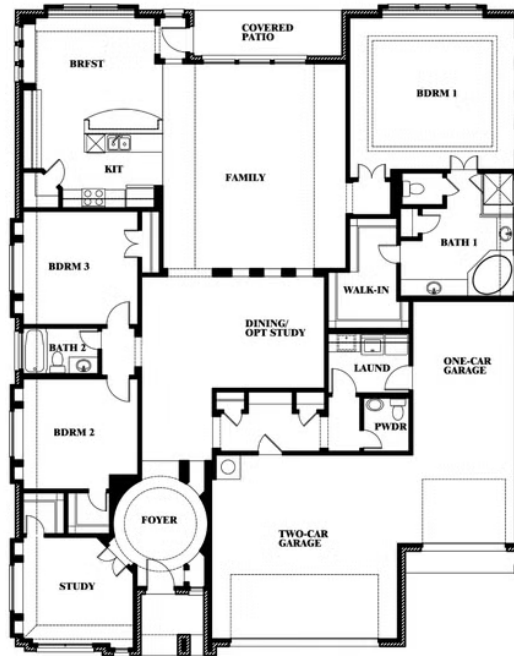

Primrose FE

WAVERLY ESTATES

209 SADDLETREE DRIVE, JOSEPHINE, TX 75173

Primrose FE