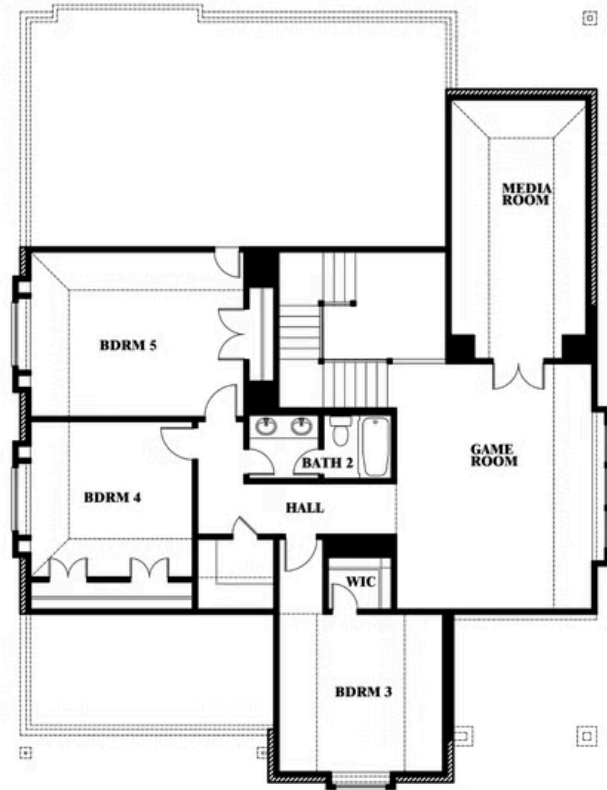

Magnolia II

WAVERLY ESTATES

209 SADDLETREE DRIVE, JOSEPHINE, TX 75173

MAGNOLIA II FLOOR PLAN

Magnolia II

This brochure is for general informational purposes and is to be used as a guide only. Changes may be made during the development process and floorplans, dimensions, fixtures, fittings, finishes and specifications are subject to change without notice. Window placement, balcony configuration, wardrobe sizes and living areas may vary slightly within each plan type. EQUAL HOUSING OPPORTUNITY

Document generated Jan 21, 2025. Prices, plans, square footage, features and materials are subject to change at any time without notice and vary among communities. Listed prices are for informational purposes only, are not binding, and do not create any contractual obligation(s). The price of any home is dependent on numerous factors, all of which are unique to a specific home, and is not guaranteed until specified in a binding contract. Pricing of elevations and additional optional beds/baths vary per plan. Some plans require a premium homesite. Please ask the Community Manager for details. Renderings of homes are artist concepts and may not reflect exact colors and materials.