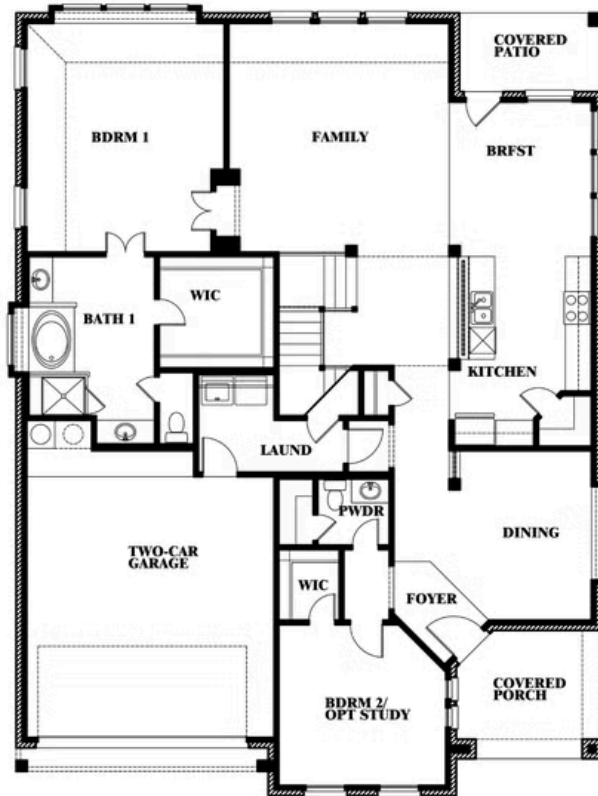

Magnolia II

WAVERLY ESTATES

209 SADDLETREE DRIVE, JOSEPHINE, TX 75173

MAGNOLIA II FLOOR PLAN

Magnolia II

This brochure is for general informational purposes and is to be used as a guide only. Changes may be made during the development process and floorplans, dimensions, fixtures, fittings, finishes and specifications are subject to change without notice. Window placement, balcony configuration, wardrobe sizes and living areas may vary slightly within each plan type. EQUAL HOUSING OPPORTUNITY