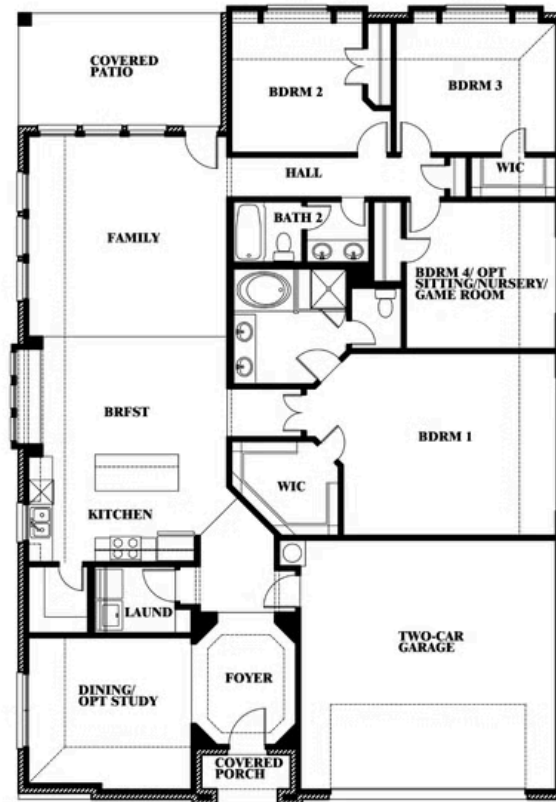

3
CAR GARAGE

ELEVATION A

ELEVATION B

ELEVATION B

ELEVATION C

ELEVATION C

Hawthorne

WAVERLY ESTATES

209 SADDLETREE DRIVE, JOSEPHINE, TX 75173

Hawthorne

This brochure is for general informational purposes and is to be used as a guide only. Changes may be made during the development process and floorplans, dimensions, fixtures, fittings, finishes and specifications are subject to change without notice. Window placement, balcony configuration, wardrobe sizes and living areas may vary slightly within each plan type. EQUAL HOUSING OPPORTUNITY