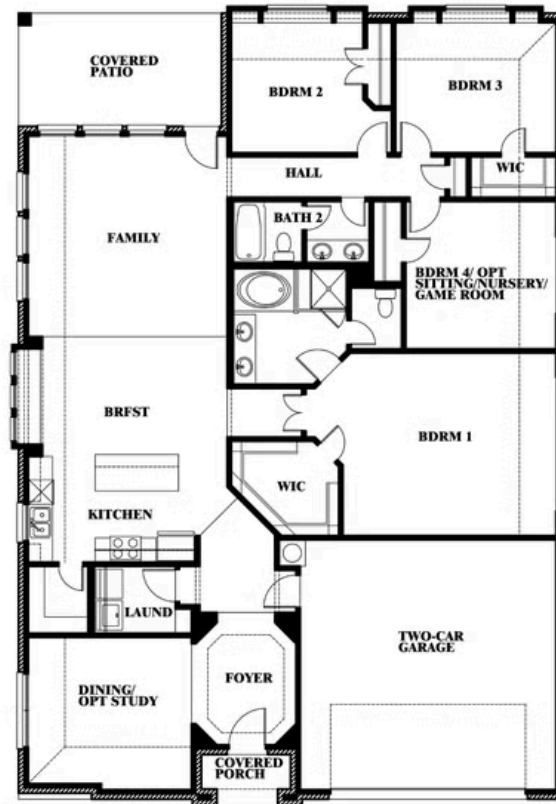

3
CAR GARAGE

ELEVATION A

ELEVATION B

ELEVATION B

ELEVATION C

ELEVATION C

Hawthorne

WAVERLY ESTATES

209 SADDLETREE DRIVE, JOSEPHINE, TX 75173

Hawthorne

This brochure is for general informational purposes and is to be used as a guide only. Changes may be made during the development process and floorplans, dimensions, fixtures, fittings, finishes and specifications are subject to change without notice. Window placement, balcony configuration, wardrobe sizes and living areas may vary slightly within each plan type. EQUAL HOUSING OPPORTUNITY