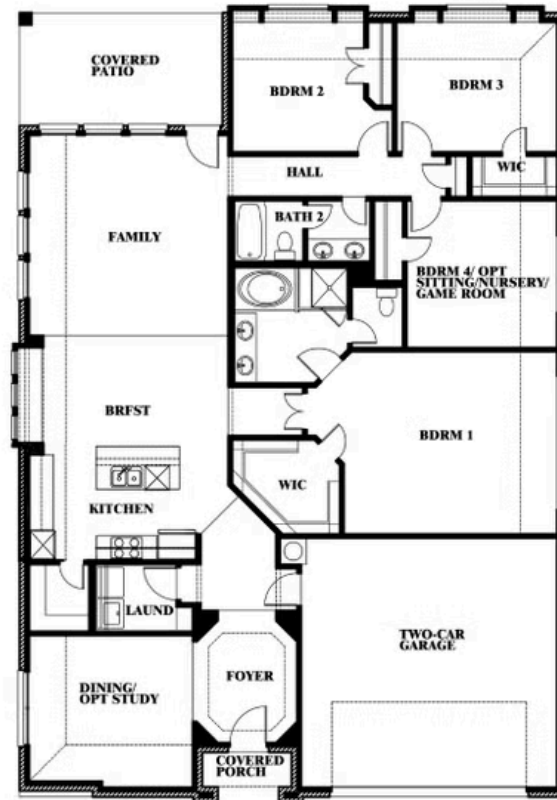

209 SADDLETREE DRIVE, JOSEPHINE, TX 75173

Hawthorne

This brochure is for general informational purposes and is to be used as a guide only. Changes may be made during the development process and floorplans, dimensions, fixtures, fittings, finishes and specifications are subject to change without notice. Window placement, balcony configuration, wardrobe sizes and living areas may vary slightly within each plan type. EQUAL HOUSING OPPORTUNITY

Hawthorne

WAVERLY ESTATES

209 SADDLETREE DRIVE, JOSEPHINE, TX 75173

Hawthorne Opt. Deluxe Kitchen

This brochure is for general informational purposes and is to be used as a guide only. Changes may be made during the development process and floorplans, dimensions, fixtures, fittings, finishes and specifications are subject to change without notice. Window placement, balcony configuration, wardrobe sizes and living areas may vary slightly within each plan type. EQUAL HOUSING OPPORTUNITY