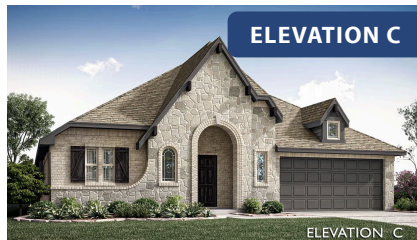

Hawthorne

HOMES FROM
\$402,990

CLASSIC SERIES

WAVERLY ESTATES

209 SADDLETREE DRIVE, JOSEPHINE, TX 75173

2,235
SQUARE FEET

4
BEDROOMS

2.0
BATHROOMS

3
CAR GARAGE

ELEVATION A

ELEVATION B

ELEVATION B

ELEVATION C

ELEVATION C

Hawthorne

WAVERLY ESTATES

209 SADDLETREE DRIVE, JOSEPHINE, TX 75173

Hawthorne

This brochure is for general informational purposes and is to be used as a guide only. Changes may be made during the development process and floorplans, dimensions, fixtures, fittings, finishes and specifications are subject to change without notice. Window placement, balcony configuration, wardrobe sizes and living areas may vary slightly within each plan type. EQUAL HOUSING OPPORTUNITY