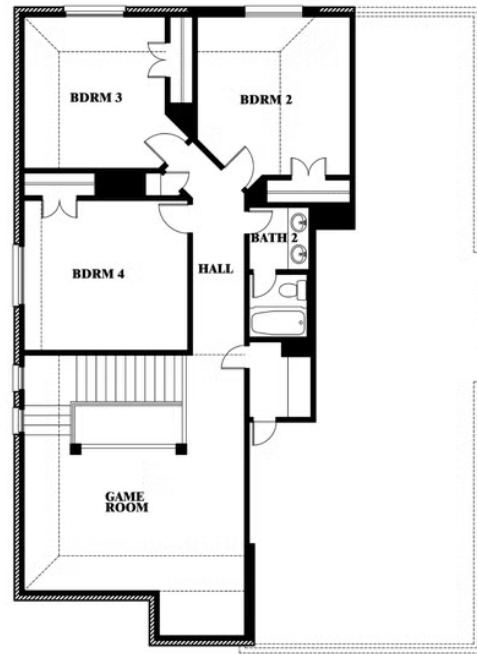

Dewberry

WAVERLY ESTATES

209 SADDLETREE DRIVE, JOSEPHINE, TX 75173

Dewberry