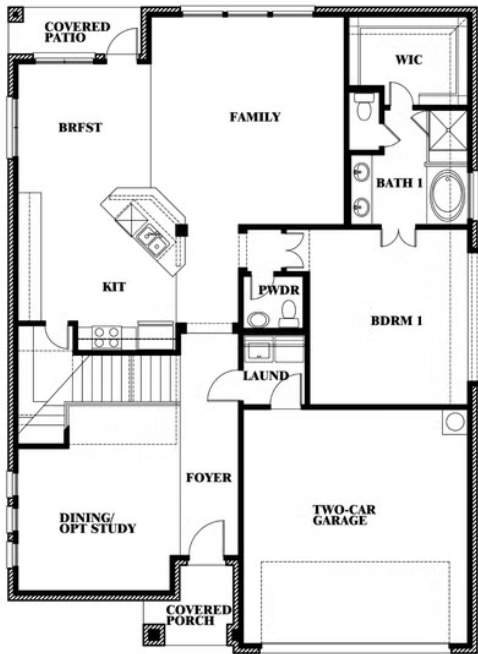

Dewberry

WAVERLY ESTATES

209 SADDLETREE DRIVE, JOSEPHINE, TX 75173

Dewberry