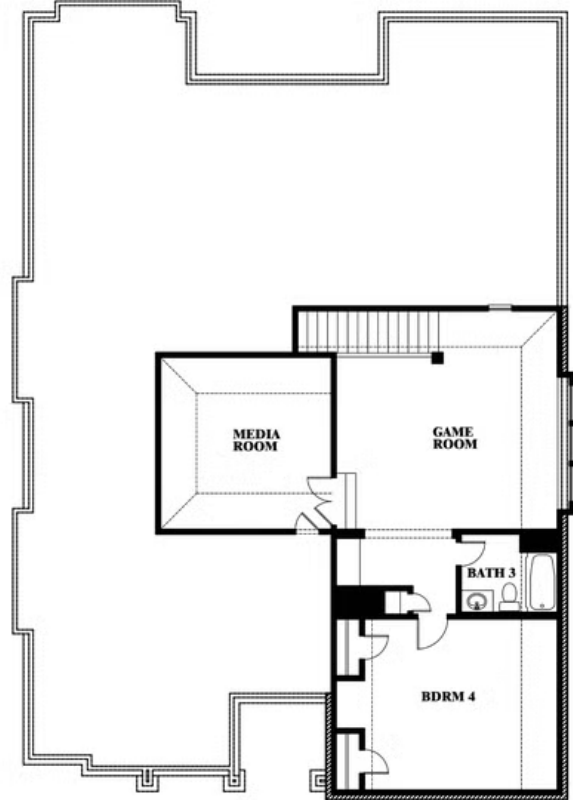

3
CAR GARAGE

ELEVATION D

ELEVATION A

ELEVATION A

ELEVATION AS

ELEVATION AS

ELEVATION C

ELEVATION C

ELEVATION E

ELEVATION E

ELEVATION F

ELEVATION F

Carolina IV

WAVERLY ESTATES

209 SADDLETREE DRIVE, JOSEPHINE, TX 75173

Carolina IV

This brochure is for general informational purposes and is to be used as a guide only. Changes may be made during the development process and floorplans, dimensions, fixtures, fittings, finishes and specifications are subject to change without notice. Window placement, balcony configuration, wardrobe sizes and living areas may vary slightly within each plan type. EQUAL HOUSING OPPORTUNITY