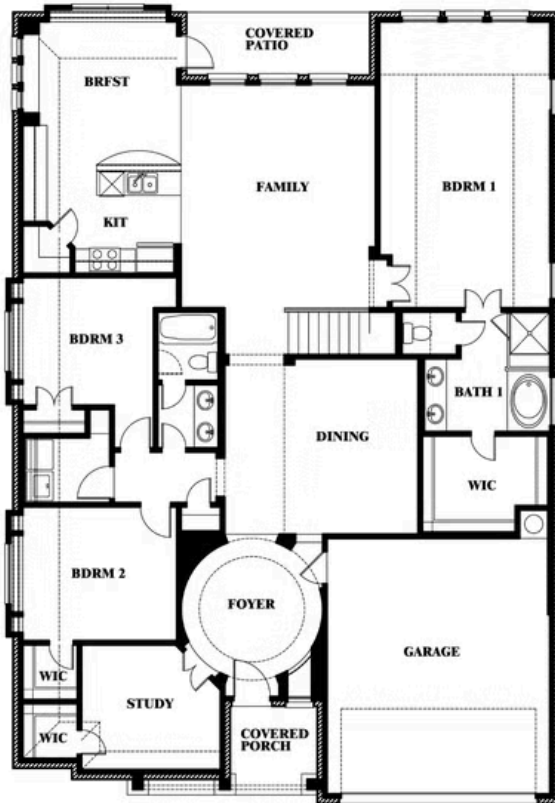

3
CAR GARAGE

ELEVATION D

ELEVATION A

ELEVATION A

ELEVATION AS

ELEVATION AS

ELEVATION C

ELEVATION C

ELEVATION E

ELEVATION E

ELEVATION F

ELEVATION F

Carolina IV

WAVERLY ESTATES

209 SADDLETREE DRIVE, JOSEPHINE, TX 75173

Carolina IV

This brochure is for general informational purposes and is to be used as a guide only. Changes may be made during the development process and floorplans, dimensions, fixtures, fittings, finishes and specifications are subject to change without notice. Window placement, balcony configuration, wardrobe sizes and living areas may vary slightly within each plan type. EQUAL HOUSING OPPORTUNITY