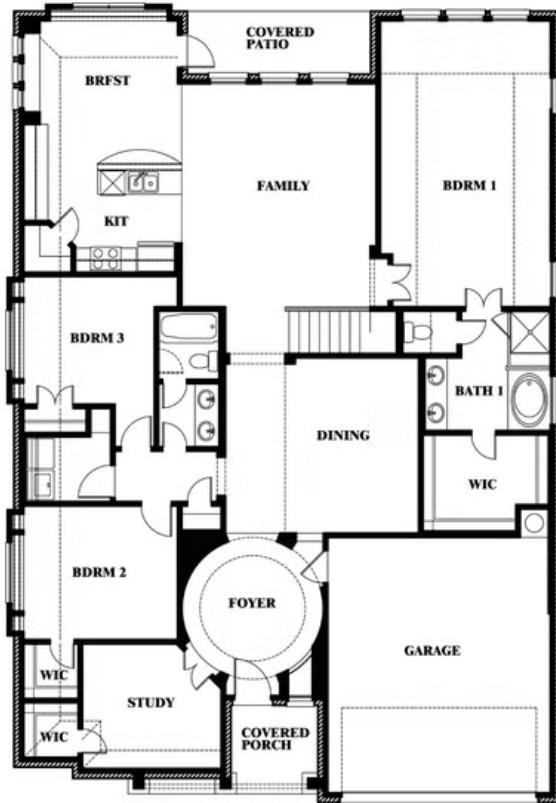

3
CAR GARAGE

ELEVATION D

ELEVATION A

ELEVATION A

ELEVATION AS

ELEVATION AS

ELEVATION C

ELEVATION C

ELEVATION E

ELEVATION E

ELEVATION F

ELEVATION F

Carolina IV

WAVERLY ESTATES

209 SADDLETREE DRIVE, JOSEPHINE, TX 75173

Carolina IV

This brochure is for general informational purposes and is to be used as a guide only. Changes may be made during the development process and floorplans, dimensions, fixtures, fittings, finishes and specifications are subject to change without notice. Window placement, balcony configuration, wardrobe sizes and living areas may vary slightly within each plan type. EQUAL HOUSING OPPORTUNITY