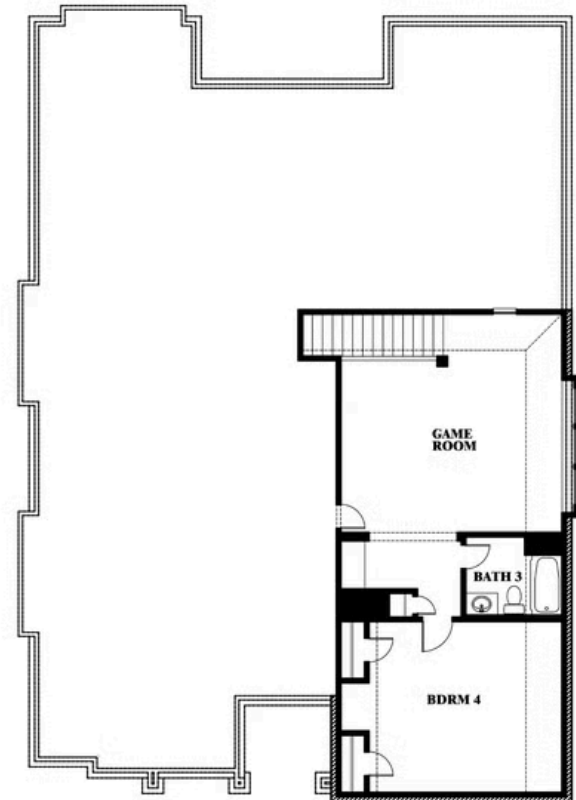

Carolina III

WAVERLY ESTATES

209 SADDLETREE DRIVE, JOSEPHINE, TX 75173

Carolina III

This brochure is for general informational purposes and is to be used as a guide only. Changes may be made during the development process and floorplans, dimensions, fixtures, fittings, finishes and specifications are subject to change without notice. Window placement, balcony configuration, wardrobe sizes and living areas may vary slightly within each plan type. EQUAL HOUSING OPPORTUNITY