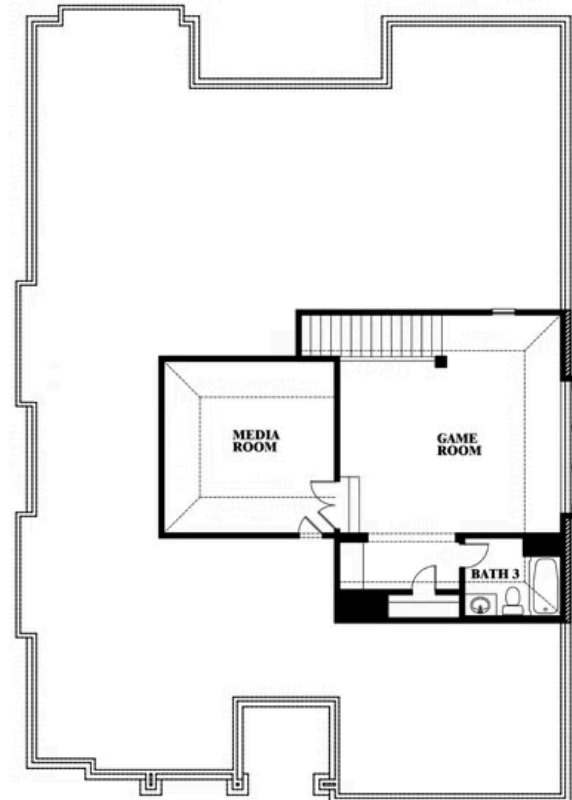

This brochure is for general informational purposes and is to be used as a guide only. Changes may be made during the development process and floorplans, dimensions, fixtures, fittings, finishes and specifications are subject to change without notice. Window placement, balcony configuration, wardrobe sizes and living areas may vary slightly within each plan type. EQUAL HOUSING OPPORTUNITY

Carolina II

WAVERLY ESTATES

209 SADDLETREE DRIVE, JOSEPHINE, TX 75173

Carolina II with Media Room

This brochure is for general informational purposes and is to be used as a guide only. Changes may be made during the development process and floorplans, dimensions, fixtures, fittings, finishes and specifications are subject to change without notice. Window placement, balcony configuration, wardrobe sizes and living areas may vary slightly within each plan type. EQUAL HOUSING OPPORTUNITY