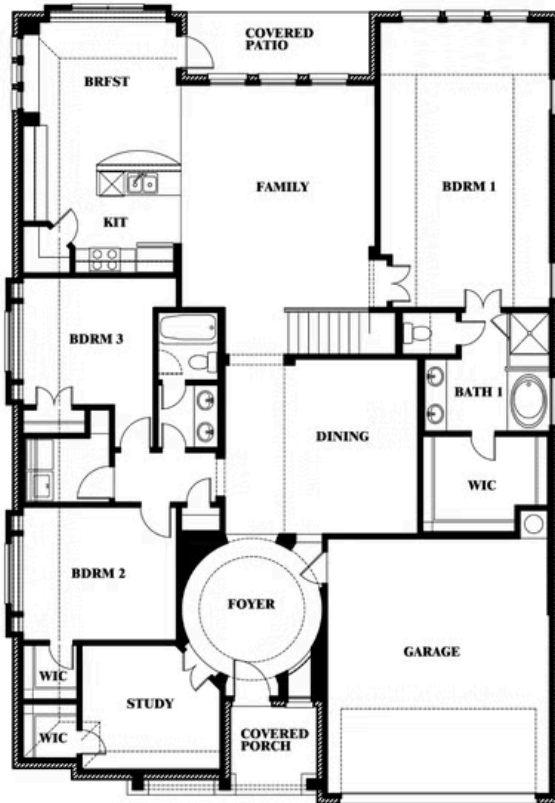

3
CAR GARAGE

ELEVATION D

ELEVATION A

ELEVATION A

ELEVATION AS

ELEVATION AS

ELEVATION C

ELEVATION C

ELEVATION E

ELEVATION E

ELEVATION F

ELEVATION F

Carolina II

WAVERLY ESTATES

209 SADDLETREE DRIVE, JOSEPHINE, TX 75173

Carolina II

This brochure is for general informational purposes and is to be used as a guide only. Changes may be made during the development process and floorplans, dimensions, fixtures, fittings, finishes and specifications are subject to change without notice. Window placement, balcony configuration, wardrobe sizes and living areas may vary slightly within each plan type. EQUAL HOUSING OPPORTUNITY