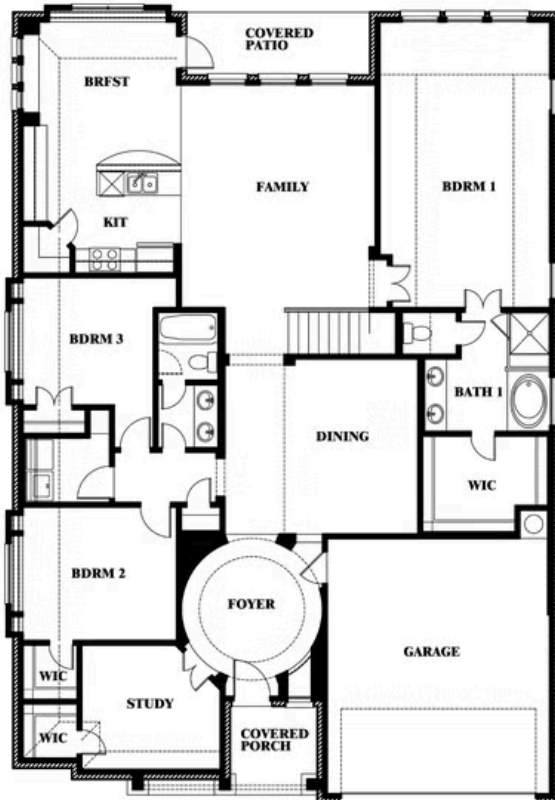

This brochure is for general informational purposes and is to be used as a guide only. Changes may be made during the development process and floorplans, dimensions, fixtures, fittings, finishes and specifications are subject to change without notice. Window placement, balcony configuration, wardrobe sizes and living areas may vary slightly within each plan type. EQUAL HOUSING OPPORTUNITY

Carolina II

WAVERLY ESTATES

209 SADDLETREE DRIVE, JOSEPHINE, TX 75173

Carolina II with Media Room

This brochure is for general informational purposes and is to be used as a guide only. Changes may be made during the development process and floorplans, dimensions, fixtures, fittings, finishes and specifications are subject to change without notice. Window placement, balcony configuration, wardrobe sizes and living areas may vary slightly within each plan type. EQUAL HOUSING OPPORTUNITY