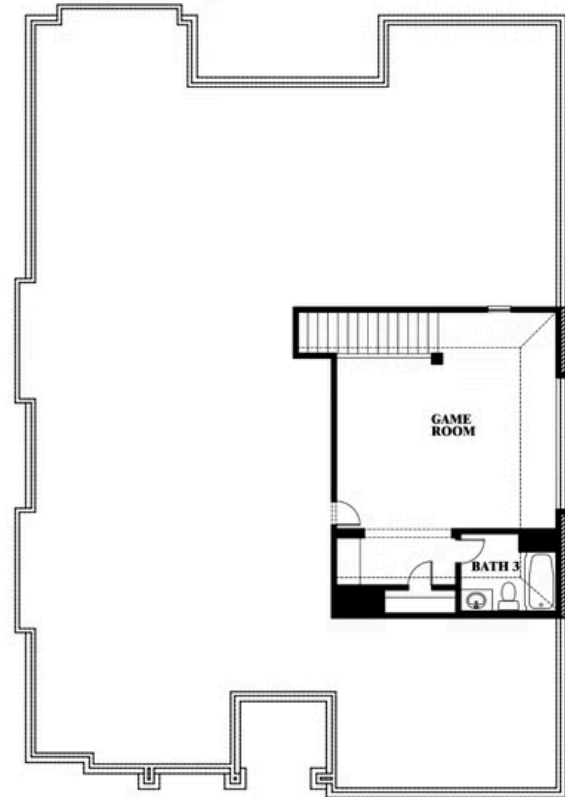

3
CAR GARAGE

ELEVATION D

ELEVATION A

ELEVATION A

ELEVATION AS

ELEVATION AS

ELEVATION C

ELEVATION C

ELEVATION E

ELEVATION E

ELEVATION F

ELEVATION F

Carolina II

WAVERLY ESTATES

209 SADDLETREE DRIVE, JOSEPHINE, TX 75173

Carolina II

This brochure is for general informational purposes and is to be used as a guide only. Changes may be made during the development process and floorplans, dimensions, fixtures, fittings, finishes and specifications are subject to change without notice. Window placement, balcony configuration, wardrobe sizes and living areas may vary slightly within each plan type. EQUAL HOUSING OPPORTUNITY