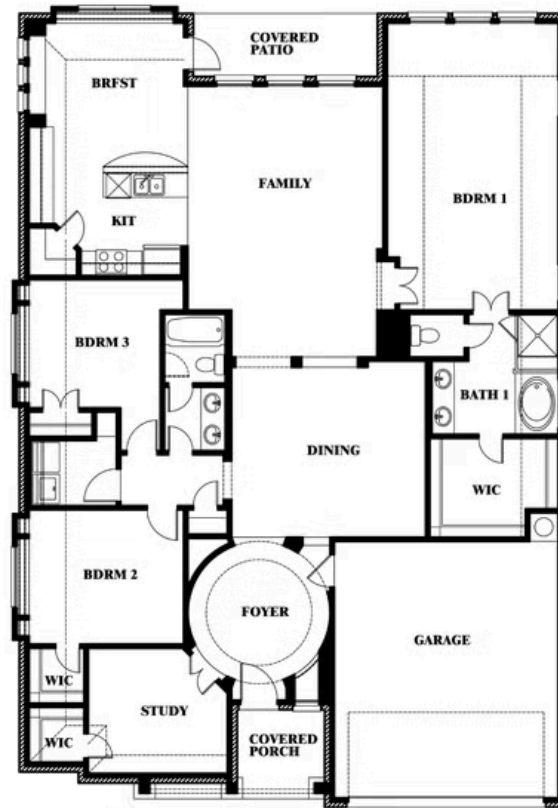

3
CAR GARAGE

ELEVATION C

Document generated Feb 22, 2025. Prices, plans, square footage, features and materials are subject to change at any time without notice and vary among communities. Listed prices are for informational purposes only, are not binding, and do not create any contractual obligation(s). The price of any home is dependent on numerous factors, all of which are unique to a specific home, and is not guaranteed until specified in a binding contract. Pricing of elevations and additional optional beds/baths vary per plan. Some plans require a premium homesite. Please ask the Community Manager for details. Renderings of homes are artist concepts and may not reflect exact colors and materials.

Carolina

WAVERLY ESTATES

209 SADDLETREE DRIVE, JOSEPHINE, TX 75173

Carolina

This brochure is for general informational purposes and is to be used as a guide only. Changes may be made during the development process and floorplans, dimensions, fixtures, fittings, finishes and specifications are subject to change without notice. Window placement, balcony configuration, wardrobe sizes and living areas may vary slightly within each plan type. EQUAL HOUSING OPPORTUNITY