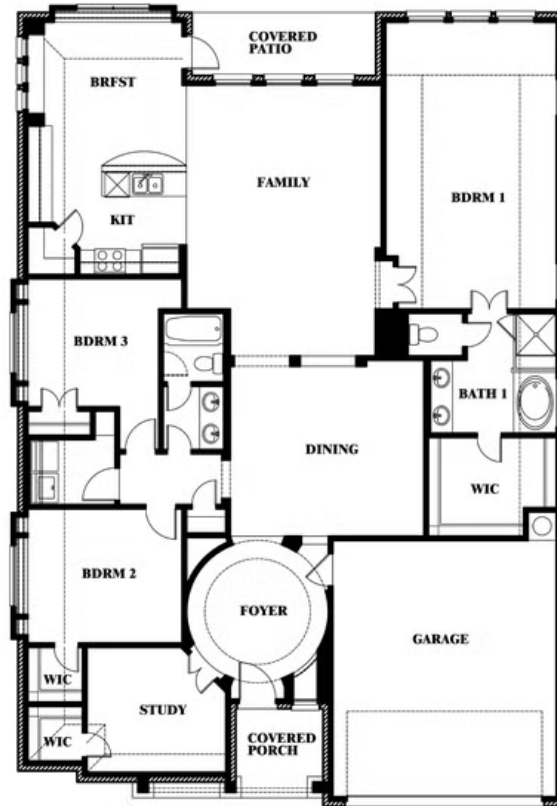

2.0
BATHROOMS

3
CAR GARAGE

ELEVATION C

Carolina

WAVERLY ESTATES

209 SADDLETREE DRIVE, JOSEPHINE, TX 75173

Carolina

This brochure is for general informational purposes and is to be used as a guide only. Changes may be made during the development process and floorplans, dimensions, fixtures, fittings, finishes and specifications are subject to change without notice. Window placement, balcony configuration, wardrobe sizes and living areas may vary slightly within each plan type. EQUAL HOUSING OPPORTUNITY