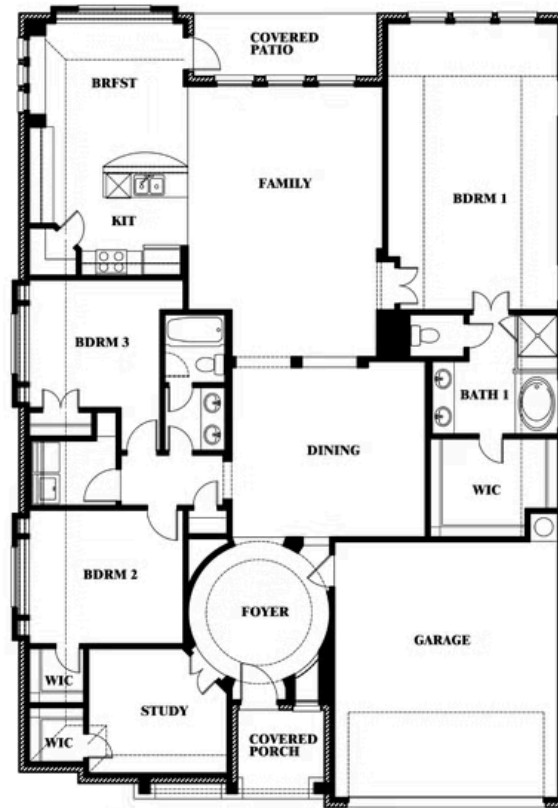

3
CAR GARAGE

ELEVATION C

Document generated Dec 21, 2024. Prices, plans, square footage, features and materials are subject to change at any time without notice and vary among communities. Listed prices are for informational purposes only, are not binding, and do not create any contractual obligation(s). The price of any home is dependent on numerous factors, all of which are unique to a specific home, and is not guaranteed until specified in a binding contract. Pricing of elevations and additional optional beds/baths vary per plan. Some plans require a premium homesite. Please ask the Community Manager for details. Renderings of homes are artist concepts and may not reflect exact colors and materials.

Carolina

WAVERLY ESTATES

209 SADDLETREE DRIVE, JOSEPHINE, TX 75173

Carolina

This brochure is for general informational purposes and is to be used as a guide only. Changes may be made during the development process and floorplans, dimensions, fixtures, fittings, finishes and specifications are subject to change without notice. Window placement, balcony configuration, wardrobe sizes and living areas may vary slightly within each plan type. EQUAL HOUSING OPPORTUNITY