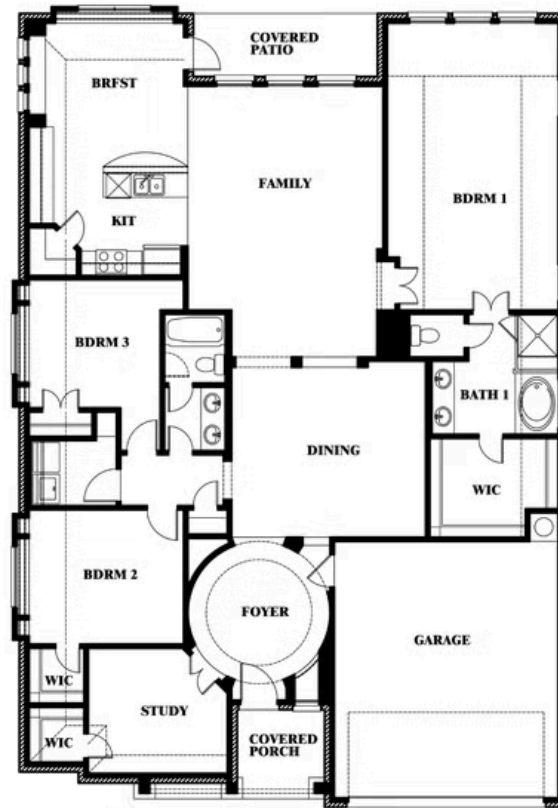

3
CAR GARAGE

Document generated Mar 30, 2025. Prices, plans, square footage, features and materials are subject to change at any time without notice and vary among communities. Listed prices are for informational purposes only, are not binding, and do not create any contractual obligation(s). The price of any home is dependent on numerous factors, all of which are unique to a specific home, and is not guaranteed until specified in a binding contract. Pricing of elevations and additional optional beds/baths vary per plan. Some plans require a premium homesite. Please ask the Community Manager for details. Renderings of homes are artist concepts and may not reflect exact colors and materials.

Carolina

WAVERLY ESTATES

209 SADDLETREE DRIVE, JOSEPHINE, TX 75173

Carolina

This brochure is for general informational purposes and is to be used as a guide only. Changes may be made during the development process and floorplans, dimensions, fixtures, fittings, finishes and specifications are subject to change without notice. Window placement, balcony configuration, wardrobe sizes and living areas may vary slightly within each plan type. EQUAL HOUSING OPPORTUNITY