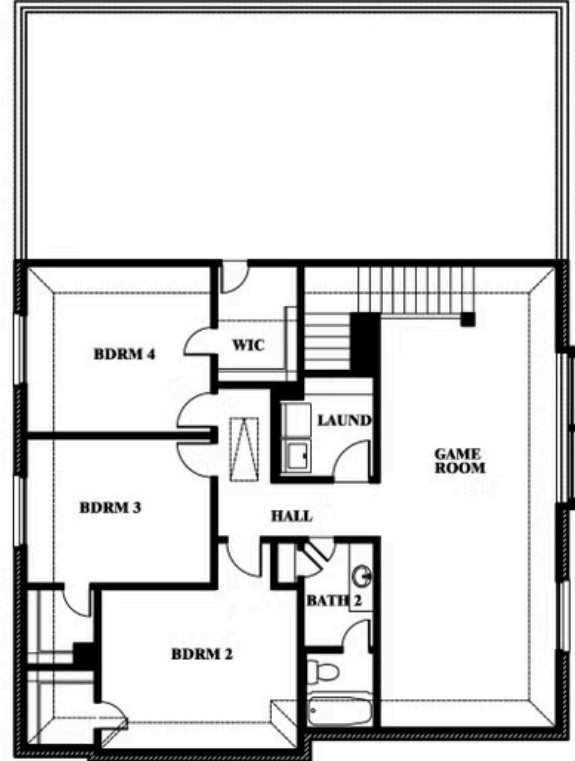

EQUAL HOUSING OPPORTUNITY

Woodrose

HEARTLAND ELEMENTS

3916 HOMETOWN BOULEVARD, HEARTLAND, TX 75126

Woodrose Opt. Bed 5 & Bath 3

This brochure is for general informational purposes and is to be used as a guide only. Changes may be made during the development process and floorplans, dimensions, fixtures, fittings, finishes and specifications are subject to change without notice. Window placement, balcony configuration, wardrobe sizes and living areas may vary slightly within each plan type. EQUAL HOUSING OPPORTUNITY

EQUAL HOUSING OPPORTUNITY

Woodrose

HEARTLAND ELEMENTS

3916 HOMETOWN BOULEVARD, HEARTLAND, TX 75126

Woodrose Opt. Bed 6 & Bath 4 Downstairs

This brochure is for general informational purposes and is to be used as a guide only. Changes may be made during the development process and floorplans, dimensions, fixtures, fittings, finishes and specifications are subject to change without notice. Window placement, balcony configuration, wardrobe sizes and living areas may vary slightly within each plan type. EQUAL HOUSING OPPORTUNITY

EQUAL HOUSING OPPORTUNITY

Woodrose

HEARTLAND ELEMENTS

3916 HOMETOWN BOULEVARD, HEARTLAND, TX 75126

Woodrose Opt. Bath 3 Upstairs

This brochure is for general informational purposes and is to be used as a guide only. Changes may be made during the development process and floorplans, dimensions, fixtures, fittings, finishes and specifications are subject to change without notice. Window placement, balcony configuration, wardrobe sizes and living areas may vary slightly within each plan type. EQUAL HOUSING OPPORTUNITY