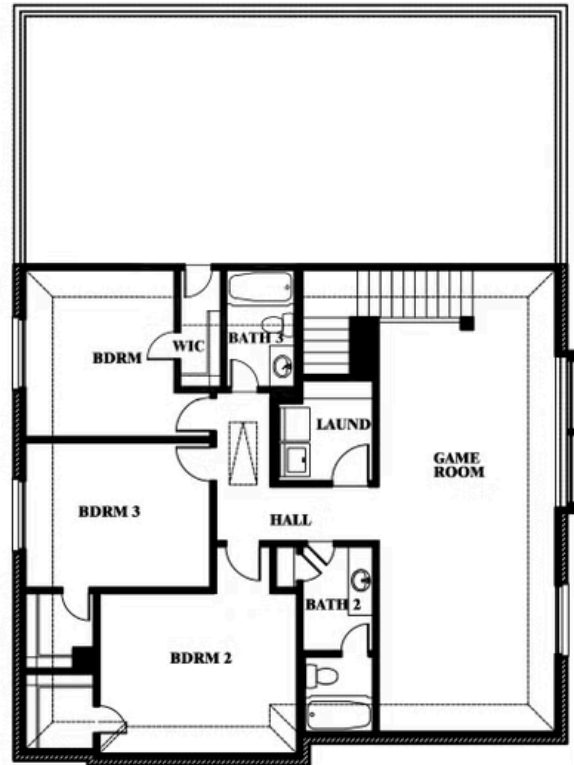

EQUAL HOUSING OPPORTUNITY

Woodrose

HEARTLAND ELEMENTS

3916 HOMETOWN BOULEVARD, HEARTLAND, TX 75126

Woodrose Opt. Bed 6 & Bath 4 Downstairs

This brochure is for general informational purposes and is to be used as a guide only. Changes may be made during the development process and floorplans, dimensions, fixtures, fittings, finishes and specifications are subject to change without notice. Window placement, balcony configuration, wardrobe sizes and living areas may vary slightly within each plan type. EQUAL HOUSING OPPORTUNITY

EQUAL HOUSING OPPORTUNITY

Woodrose

HEARTLAND ELEMENTS

3916 HOMETOWN BOULEVARD, HEARTLAND, TX 75126

Woodrose Opt. Bath 3 Upstairs

This brochure is for general informational purposes and is to be used as a guide only. Changes may be made during the development process and floorplans, dimensions, fixtures, fittings, finishes and specifications are subject to change without notice. Window placement, balcony configuration, wardrobe sizes and living areas may vary slightly within each plan type. EQUAL HOUSING OPPORTUNITY