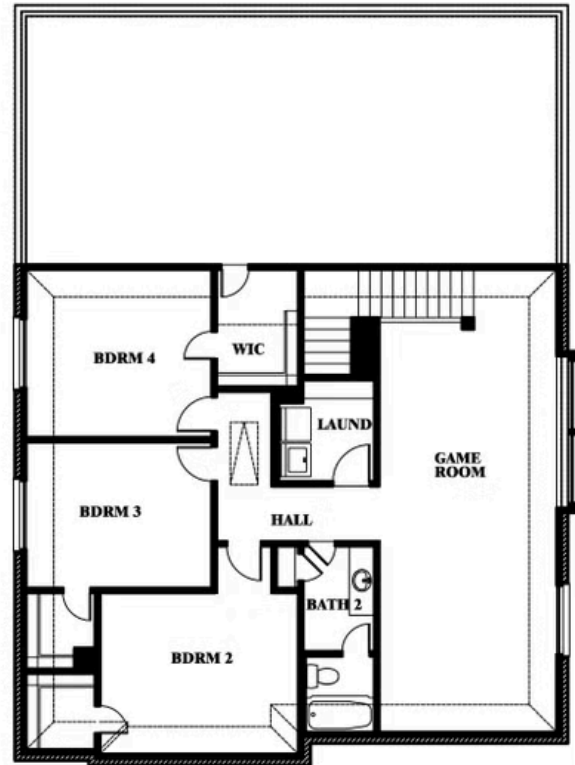

EQUAL HOUSING OPPORTUNITY

Woodrose

HEARTLAND ELEMENTS

3916 HOMETOWN BOULEVARD, HEARTLAND, TX 75126

Woodrose Opt. Bed 5 & Bath 3

This brochure is for general informational purposes and is to be used as a guide only. Changes may be made during the development process and floorplans, dimensions, fixtures, fittings, finishes and specifications are subject to change without notice. Window placement, balcony configuration, wardrobe sizes and living areas may vary slightly within each plan type. EQUAL HOUSING OPPORTUNITY

EQUAL HOUSING OPPORTUNITY

Woodrose

HEARTLAND ELEMENTS

3916 HOMETOWN BOULEVARD, HEARTLAND, TX 75126

Woodrose Opt. Bed 6 & Bath 4 Downstairs

This brochure is for general informational purposes and is to be used as a guide only. Changes may be made during the development process and floorplans, dimensions, fixtures, fittings, finishes and specifications are subject to change without notice. Window placement, balcony configuration, wardrobe sizes and living areas may vary slightly within each plan type. EQUAL HOUSING OPPORTUNITY

EQUAL HOUSING OPPORTUNITY

Woodrose

HEARTLAND ELEMENTS

3916 HOMETOWN BOULEVARD, HEARTLAND, TX 75126

Woodrose Opt. Bath 3 Upstairs

This brochure is for general informational purposes and is to be used as a guide only. Changes may be made during the development process and floorplans, dimensions, fixtures, fittings, finishes and specifications are subject to change without notice. Window placement, balcony configuration, wardrobe sizes and living areas may vary slightly within each plan type. EQUAL HOUSING OPPORTUNITY