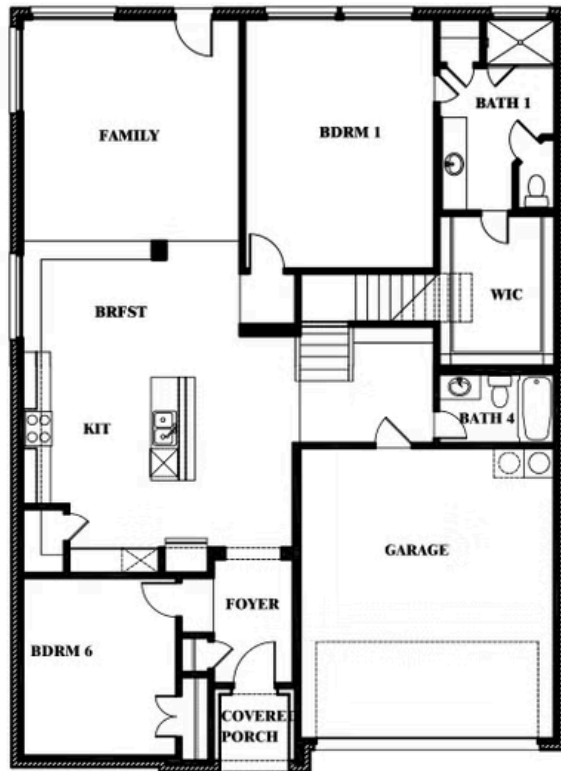

EQUAL HOUSING OPPORTUNITY

Woodrose

HEARTLAND ELEMENTS

3916 HOMETOWN BOULEVARD, HEARTLAND, TX 75126

Woodrose Opt. Bed 5 & Bath 3

This brochure is for general informational purposes and is to be used as a guide only. Changes may be made during the development process and floorplans, dimensions, fixtures, fittings, finishes and specifications are subject to change without notice. Window placement, balcony configuration, wardrobe sizes and living areas may vary slightly within each plan type. EQUAL HOUSING OPPORTUNITY

EQUAL HOUSING OPPORTUNITY

Woodrose

HEARTLAND ELEMENTS

3916 HOMETOWN BOULEVARD, HEARTLAND, TX 75126

Woodrose Opt. Bed 6 & Bath 4 Downstairs

This brochure is for general informational purposes and is to be used as a guide only. Changes may be made during the development process and floorplans, dimensions, fixtures, fittings, finishes and specifications are subject to change without notice. Window placement, balcony configuration, wardrobe sizes and living areas may vary slightly within each plan type. EQUAL HOUSING OPPORTUNITY

EQUAL HOUSING OPPORTUNITY

Woodrose

HEARTLAND ELEMENTS

3916 HOMETOWN BOULEVARD, HEARTLAND, TX 75126

Woodrose Opt. Bath 3 Upstairs

This brochure is for general informational purposes and is to be used as a guide only. Changes may be made during the development process and floorplans, dimensions, fixtures, fittings, finishes and specifications are subject to change without notice. Window placement, balcony configuration, wardrobe sizes and living areas may vary slightly within each plan type. EQUAL HOUSING OPPORTUNITY