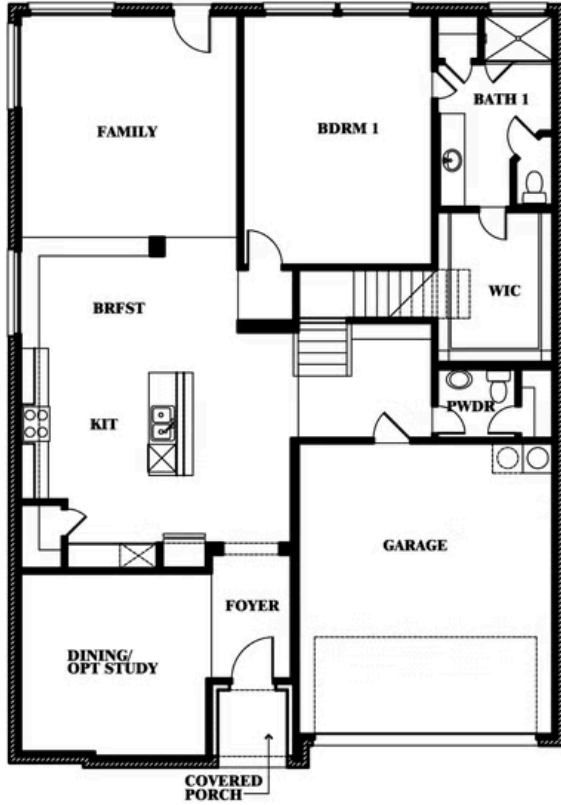

Woodrose

HOMES FROM
\$396,990

ELEMENTS SERIES

HEARTLAND ELEMENTS

3916 HOMETOWN BOULEVARD, HEARTLAND, TX 75126

3,056
SQUARE FEET

4
BEDROOMS

2.5
BATHROOMS

2
CAR GARAGE

Woodrose

HEARTLAND ELEMENTS

3916 HOMETOWN BOULEVARD, HEARTLAND, TX 75126

Woodrose

This brochure is for general informational purposes and is to be used as a guide only. Changes may be made during the development process and floorplans, dimensions, fixtures, fittings, finishes and specifications are subject to change without notice. Window placement, balcony configuration, wardrobe sizes and living areas may vary slightly within each plan type. EQUAL HOUSING OPPORTUNITY

EQUAL HOUSING OPPORTUNITY

Woodrose

HEARTLAND ELEMENTS

3916 HOMETOWN BOULEVARD, HEARTLAND, TX 75126

Woodrose Opt. Media Room

This brochure is for general informational purposes and is to be used as a guide only. Changes may be made during the development process and floorplans, dimensions, fixtures, fittings, finishes and specifications are subject to change without notice. Window placement, balcony configuration, wardrobe sizes and living areas may vary slightly within each plan type. EQUAL HOUSING OPPORTUNITY

EQUAL HOUSING OPPORTUNITY

Woodrose

HEARTLAND ELEMENTS

3916 HOMETOWN BOULEVARD, HEARTLAND, TX 75126

Woodrose Opt. Bed 5 & Bath 3

This brochure is for general informational purposes and is to be used as a guide only. Changes may be made during the development process and floorplans, dimensions, fixtures, fittings, finishes and specifications are subject to change without notice. Window placement, balcony configuration, wardrobe sizes and living areas may vary slightly within each plan type. EQUAL HOUSING OPPORTUNITY