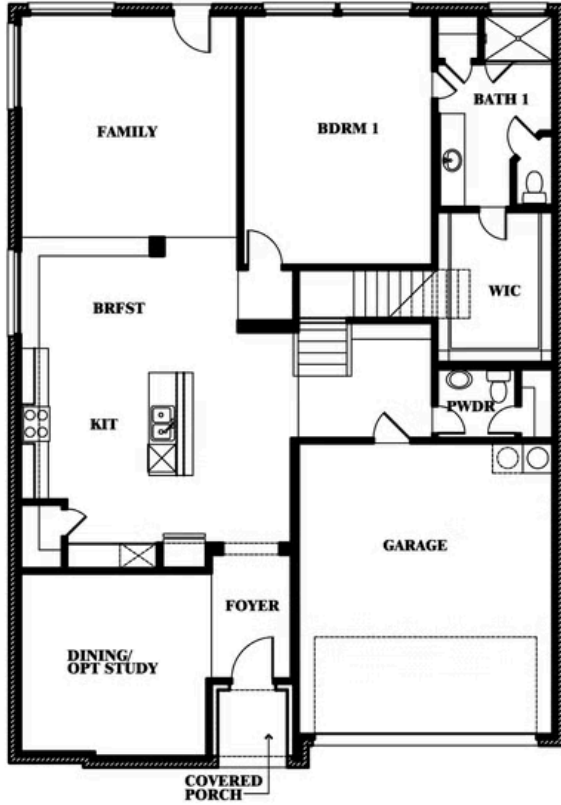

Woodrose

HOMES FROM
\$396,990

ELEMENTS SERIES

HEARTLAND ELEMENTS

3916 HOMETOWN BOULEVARD, HEARTLAND, TX 75126

3,056
SQUARE FEET

4
BEDROOMS

2.5
BATHROOMS

2
CAR GARAGE

ELEVATION A

ELEVATION B

ELEVATION B

ELEVATION BS

ELEVATION BS

ELEVATION C

ELEVATION C

Woodrose

HEARTLAND ELEMENTS

3916 HOMETOWN BOULEVARD, HEARTLAND, TX 75126

Woodrose

This brochure is for general informational purposes and is to be used as a guide only. Changes may be made during the development process and floorplans, dimensions, fixtures, fittings, finishes and specifications are subject to change without notice. Window placement, balcony configuration, wardrobe sizes and living areas may vary slightly within each plan type. EQUAL HOUSING OPPORTUNITY