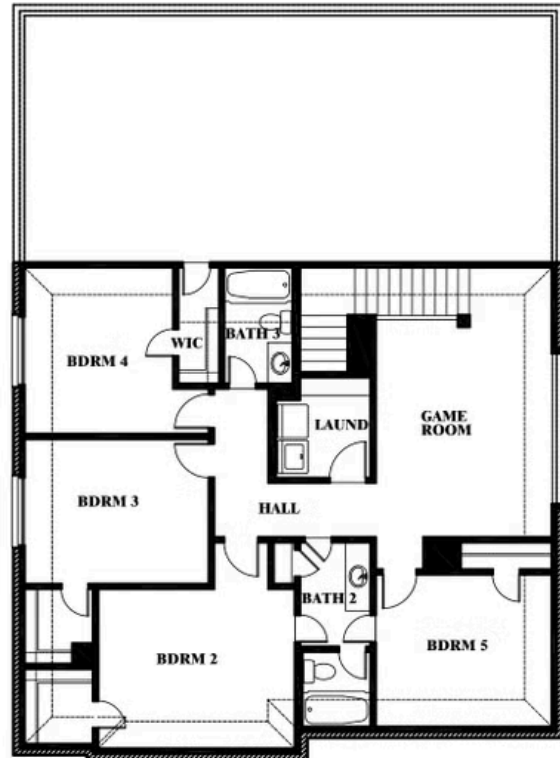

EQUAL HOUSING OPPORTUNITY

Woodrose

HEARTLAND ELEMENTS

3916 HOMETOWN BOULEVARD, HEARTLAND, TX 75126

Woodrose Opt. Media Room

This brochure is for general informational purposes and is to be used as a guide only. Changes may be made during the development process and floorplans, dimensions, fixtures, fittings, finishes and specifications are subject to change without notice. Window placement, balcony configuration, wardrobe sizes and living areas may vary slightly within each plan type. EQUAL HOUSING OPPORTUNITY

EQUAL HOUSING OPPORTUNITY

Woodrose

HEARTLAND ELEMENTS

3916 HOMETOWN BOULEVARD, HEARTLAND, TX 75126

Woodrose Opt. Bed 5 & Bath 3

This brochure is for general informational purposes and is to be used as a guide only. Changes may be made during the development process and floorplans, dimensions, fixtures, fittings, finishes and specifications are subject to change without notice. Window placement, balcony configuration, wardrobe sizes and living areas may vary slightly within each plan type. EQUAL HOUSING OPPORTUNITY

EQUAL HOUSING OPPORTUNITY

Woodrose

HEARTLAND ELEMENTS

3916 HOMETOWN BOULEVARD, HEARTLAND, TX 75126

Woodrose Opt. Bed 6 & Bath 4 Downstairs

This brochure is for general informational purposes and is to be used as a guide only. Changes may be made during the development process and floorplans, dimensions, fixtures, fittings, finishes and specifications are subject to change without notice. Window placement, balcony configuration, wardrobe sizes and living areas may vary slightly within each plan type. EQUAL HOUSING OPPORTUNITY