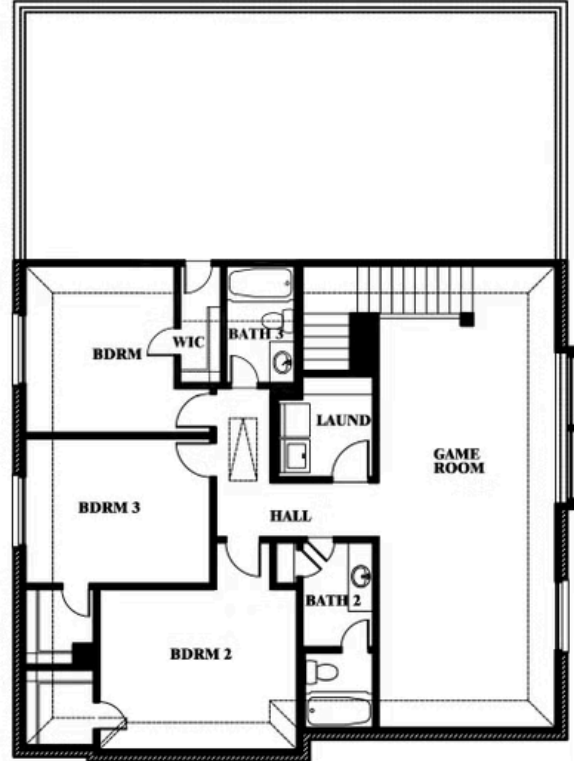

EQUAL HOUSING OPPORTUNITY

Woodrose

HEARTLAND ELEMENTS

3916 HOMETOWN BOULEVARD, HEARTLAND, TX 75126

Woodrose Opt. Bed 6 & Bath 4 Downstairs

This brochure is for general informational purposes and is to be used as a guide only. Changes may be made during the development process and floorplans, dimensions, fixtures, fittings, finishes and specifications are subject to change without notice. Window placement, balcony configuration, wardrobe sizes and living areas may vary slightly within each plan type. EQUAL HOUSING OPPORTUNITY

EQUAL HOUSING OPPORTUNITY

Woodrose

HEARTLAND ELEMENTS

3916 HOMETOWN BOULEVARD, HEARTLAND, TX 75126

Woodrose Opt. Bath 3 Upstairs

This brochure is for general informational purposes and is to be used as a guide only. Changes may be made during the development process and floorplans, dimensions, fixtures, fittings, finishes and specifications are subject to change without notice. Window placement, balcony configuration, wardrobe sizes and living areas may vary slightly within each plan type. EQUAL HOUSING OPPORTUNITY