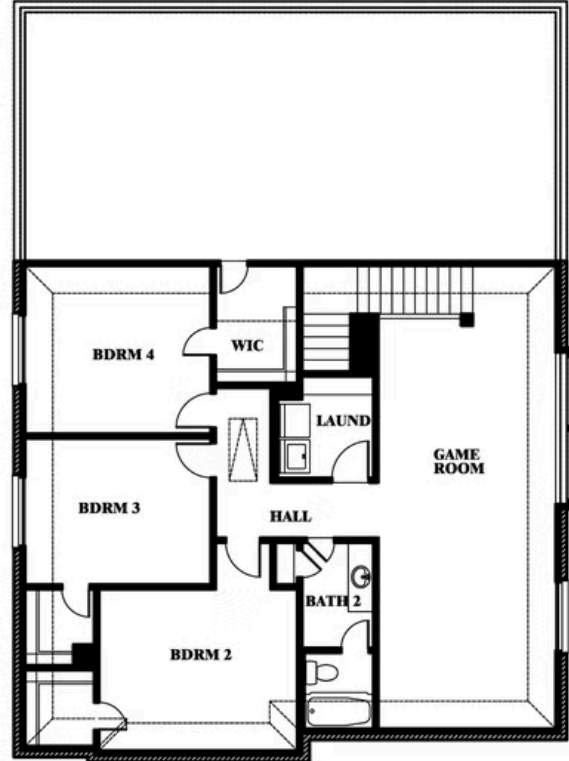

Woodrose

HOMES FROM
\$396,990

ELEMENTS SERIES

HEARTLAND ELEMENTS

3916 HOMETOWN BOULEVARD, HEARTLAND, TX 75126

3,056
SQUARE FEET

4
BEDROOMS

2.5
BATHROOMS

2
CAR GARAGE

ELEVATION A

ELEVATION B

ELEVATION B

ELEVATION BS

ELEVATION BS

ELEVATION C

ELEVATION C

Woodrose

HEARTLAND ELEMENTS

3916 HOMETOWN BOULEVARD, HEARTLAND, TX 75126

Woodrose

This brochure is for general informational purposes and is to be used as a guide only. Changes may be made during the development process and floorplans, dimensions, fixtures, fittings, finishes and specifications are subject to change without notice. Window placement, balcony configuration, wardrobe sizes and living areas may vary slightly within each plan type. EQUAL HOUSING OPPORTUNITY