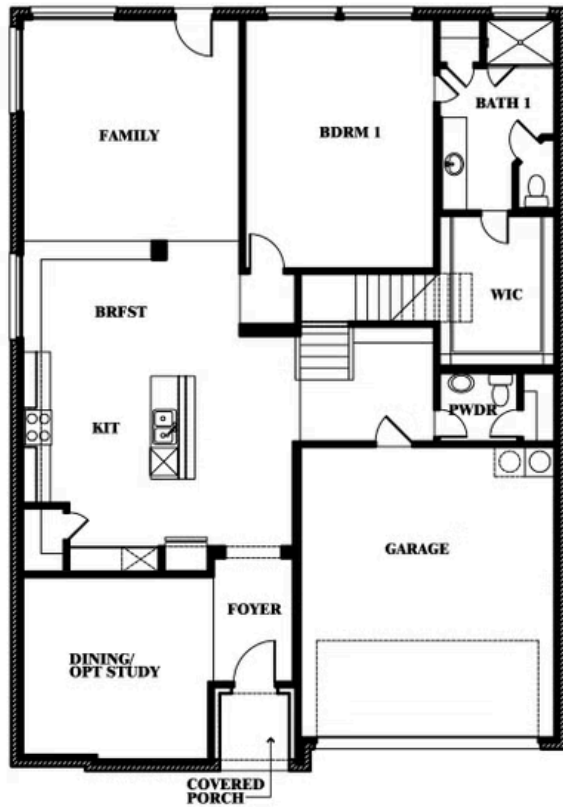

EQUAL HOUSING OPPORTUNITY

Woodrose

HEARTLAND ELEMENTS

3916 HOMETOWN BOULEVARD, HEARTLAND, TX 75126

Woodrose Opt. Bed 5 & Bath 3

This brochure is for general informational purposes and is to be used as a guide only. Changes may be made during the development process and floorplans, dimensions, fixtures, fittings, finishes and specifications are subject to change without notice. Window placement, balcony configuration, wardrobe sizes and living areas may vary slightly within each plan type. EQUAL HOUSING OPPORTUNITY

EQUAL HOUSING OPPORTUNITY

Woodrose

HEARTLAND ELEMENTS

3916 HOMETOWN BOULEVARD, HEARTLAND, TX 75126

Woodrose Opt. Bed 6 & Bath 4 Downstairs

This brochure is for general informational purposes and is to be used as a guide only. Changes may be made during the development process and floorplans, dimensions, fixtures, fittings, finishes and specifications are subject to change without notice. Window placement, balcony configuration, wardrobe sizes and living areas may vary slightly within each plan type. EQUAL HOUSING OPPORTUNITY

EQUAL HOUSING OPPORTUNITY

Woodrose

HEARTLAND ELEMENTS

3916 HOMETOWN BOULEVARD, HEARTLAND, TX 75126

Woodrose Opt. Bath 3 Upstairs

This brochure is for general informational purposes and is to be used as a guide only. Changes may be made during the development process and floorplans, dimensions, fixtures, fittings, finishes and specifications are subject to change without notice. Window placement, balcony configuration, wardrobe sizes and living areas may vary slightly within each plan type. EQUAL HOUSING OPPORTUNITY