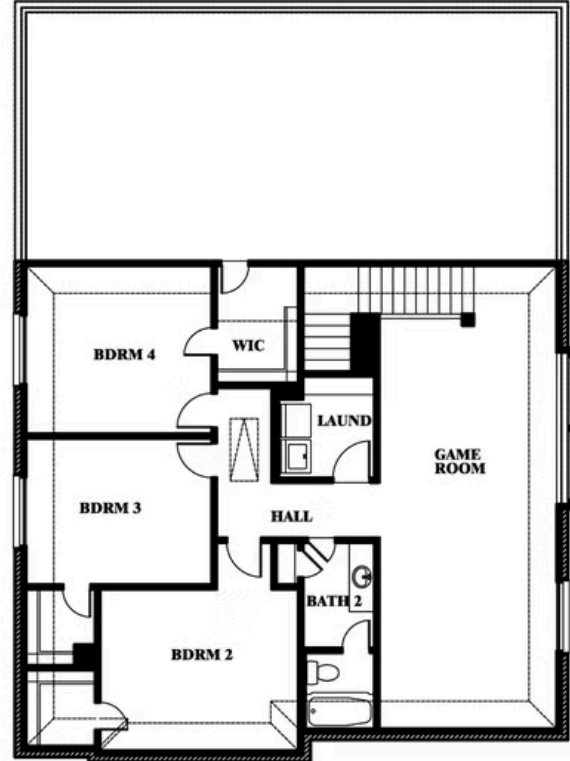

Woodrose

HOMES FROM
\$396,990

ELEMENTS SERIES

HEARTLAND ELEMENTS

3916 HOMETOWN BOULEVARD, HEARTLAND, TX 75126

3,056
SQUARE FEET

4
BEDROOMS

2.5
BATHROOMS

2
CAR GARAGE

Woodrose

HEARTLAND ELEMENTS

3916 HOMETOWN BOULEVARD, HEARTLAND, TX 75126

Woodrose

This brochure is for general informational purposes and is to be used as a guide only. Changes may be made during the development process and floorplans, dimensions, fixtures, fittings, finishes and specifications are subject to change without notice. Window placement, balcony configuration, wardrobe sizes and living areas may vary slightly within each plan type. EQUAL HOUSING OPPORTUNITY

EQUAL HOUSING OPPORTUNITY

Woodrose

HEARTLAND ELEMENTS

3916 HOMETOWN BOULEVARD, HEARTLAND, TX 75126

Woodrose Opt. Media Room

This brochure is for general informational purposes and is to be used as a guide only. Changes may be made during the development process and floorplans, dimensions, fixtures, fittings, finishes and specifications are subject to change without notice. Window placement, balcony configuration, wardrobe sizes and living areas may vary slightly within each plan type. EQUAL HOUSING OPPORTUNITY