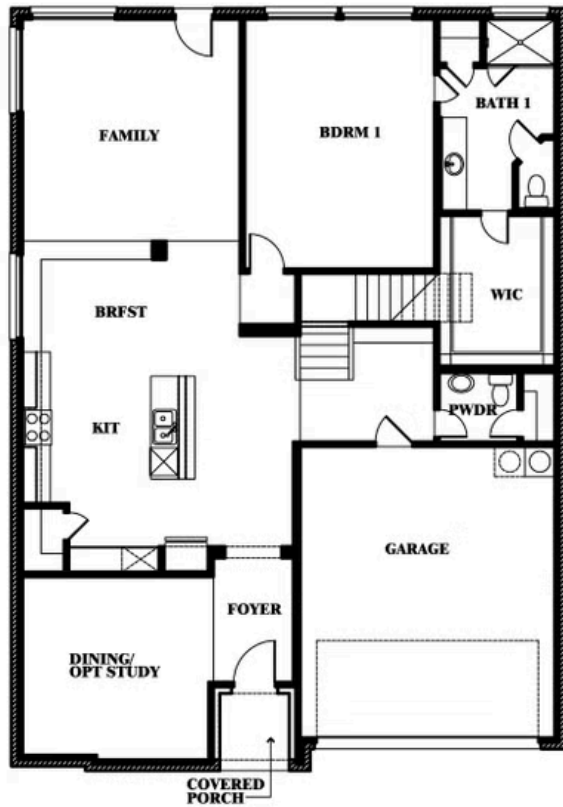

Woodrose

HOMES FROM
\$396,990

ELEMENTS SERIES

HEARTLAND ELEMENTS

3916 HOMETOWN BOULEVARD, HEARTLAND, TX 75126

3,056
SQUARE FEET

4
BEDROOMS

2.5
BATHROOMS

2
CAR GARAGE

Woodrose

HEARTLAND ELEMENTS

3916 HOMETOWN BOULEVARD, HEARTLAND, TX 75126

Woodrose

This brochure is for general informational purposes and is to be used as a guide only. Changes may be made during the development process and floorplans, dimensions, fixtures, fittings, finishes and specifications are subject to change without notice. Window placement, balcony configuration, wardrobe sizes and living areas may vary slightly within each plan type. EQUAL HOUSING OPPORTUNITY

EQUAL HOUSING OPPORTUNITY

Woodrose

HEARTLAND ELEMENTS

3916 HOMETOWN BOULEVARD, HEARTLAND, TX 75126

Woodrose Opt. Media Room

This brochure is for general informational purposes and is to be used as a guide only. Changes may be made during the development process and floorplans, dimensions, fixtures, fittings, finishes and specifications are subject to change without notice. Window placement, balcony configuration, wardrobe sizes and living areas may vary slightly within each plan type. EQUAL HOUSING OPPORTUNITY

EQUAL HOUSING OPPORTUNITY

Woodrose

HEARTLAND ELEMENTS

3916 HOMETOWN BOULEVARD, HEARTLAND, TX 75126

Woodrose Opt. Bed 5 & Bath 3

This brochure is for general informational purposes and is to be used as a guide only. Changes may be made during the development process and floorplans, dimensions, fixtures, fittings, finishes and specifications are subject to change without notice. Window placement, balcony configuration, wardrobe sizes and living areas may vary slightly within each plan type. EQUAL HOUSING OPPORTUNITY