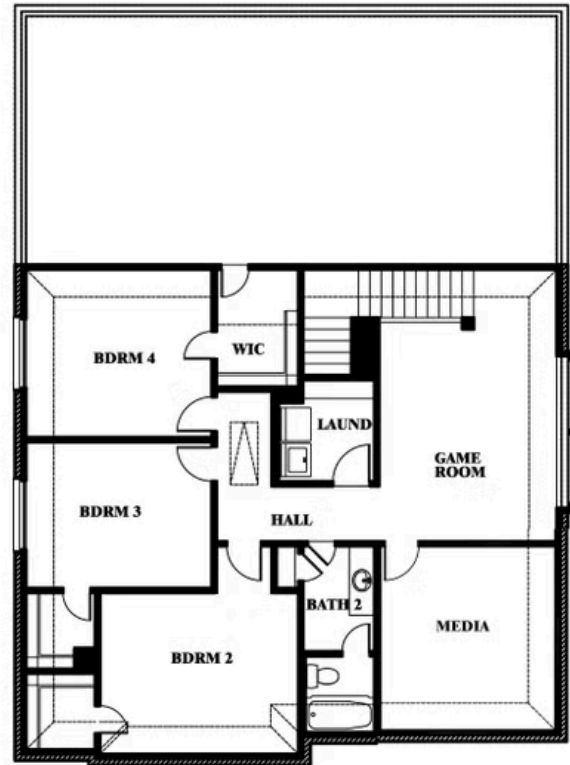

Woodrose

HEARTLAND ELEMENTS

3916 HOMETOWN BOULEVARD, HEARTLAND, TX 75126

Woodrose

This brochure is for general informational purposes and is to be used as a guide only. Changes may be made during the development process and floorplans, dimensions, fixtures, fittings, finishes and specifications are subject to change without notice. Window placement, balcony configuration, wardrobe sizes and living areas may vary slightly within each plan type. EQUAL HOUSING OPPORTUNITY

EQUAL HOUSING OPPORTUNITY

Woodrose

HEARTLAND ELEMENTS

3916 HOMETOWN BOULEVARD, HEARTLAND, TX 75126

Woodrose Opt. Media Room

This brochure is for general informational purposes and is to be used as a guide only. Changes may be made during the development process and floorplans, dimensions, fixtures, fittings, finishes and specifications are subject to change without notice. Window placement, balcony configuration, wardrobe sizes and living areas may vary slightly within each plan type. EQUAL HOUSING OPPORTUNITY

EQUAL HOUSING OPPORTUNITY

Woodrose

HEARTLAND ELEMENTS

3916 HOMETOWN BOULEVARD, HEARTLAND, TX 75126

Woodrose Opt. Bed 5 & Bath 3

This brochure is for general informational purposes and is to be used as a guide only. Changes may be made during the development process and floorplans, dimensions, fixtures, fittings, finishes and specifications are subject to change without notice. Window placement, balcony configuration, wardrobe sizes and living areas may vary slightly within each plan type. EQUAL HOUSING OPPORTUNITY