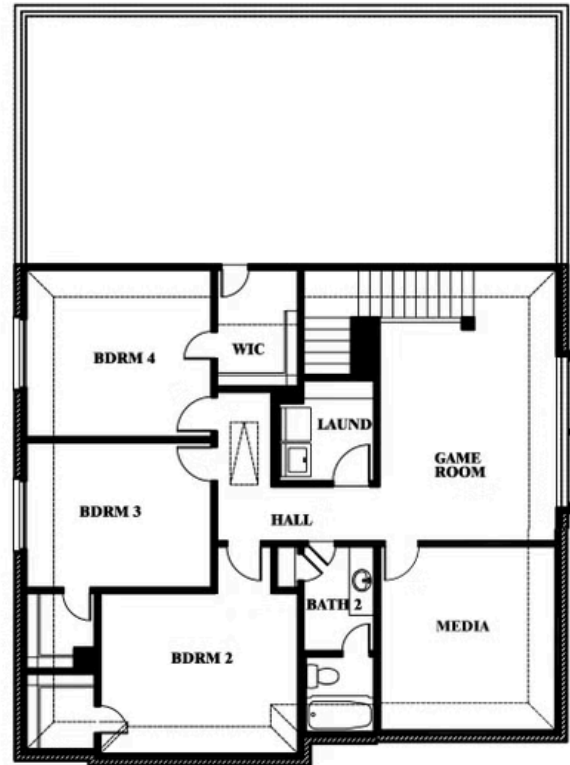

Woodrose

HOMES FROM
\$396,990

ELEMENTS SERIES

HEARTLAND ELEMENTS

3916 HOMETOWN BOULEVARD, HEARTLAND, TX 75126

3,056
SQUARE FEET

4
BEDROOMS

2.5
BATHROOMS

2
CAR GARAGE

Woodrose

HEARTLAND ELEMENTS

3916 HOMETOWN BOULEVARD, HEARTLAND, TX 75126

Woodrose

This brochure is for general informational purposes and is to be used as a guide only. Changes may be made during the development process and floorplans, dimensions, fixtures, fittings, finishes and specifications are subject to change without notice. Window placement, balcony configuration, wardrobe sizes and living areas may vary slightly within each plan type. EQUAL HOUSING OPPORTUNITY

EQUAL HOUSING OPPORTUNITY

Woodrose

HEARTLAND ELEMENTS

3916 HOMETOWN BOULEVARD, HEARTLAND, TX 75126

Woodrose Opt. Media Room

This brochure is for general informational purposes and is to be used as a guide only. Changes may be made during the development process and floorplans, dimensions, fixtures, fittings, finishes and specifications are subject to change without notice. Window placement, balcony configuration, wardrobe sizes and living areas may vary slightly within each plan type. EQUAL HOUSING OPPORTUNITY

EQUAL HOUSING OPPORTUNITY

Woodrose

HEARTLAND ELEMENTS

3916 HOMETOWN BOULEVARD, HEARTLAND, TX 75126

Woodrose Opt. Bed 5 & Bath 3

This brochure is for general informational purposes and is to be used as a guide only. Changes may be made during the development process and floorplans, dimensions, fixtures, fittings, finishes and specifications are subject to change without notice. Window placement, balcony configuration, wardrobe sizes and living areas may vary slightly within each plan type. EQUAL HOUSING OPPORTUNITY