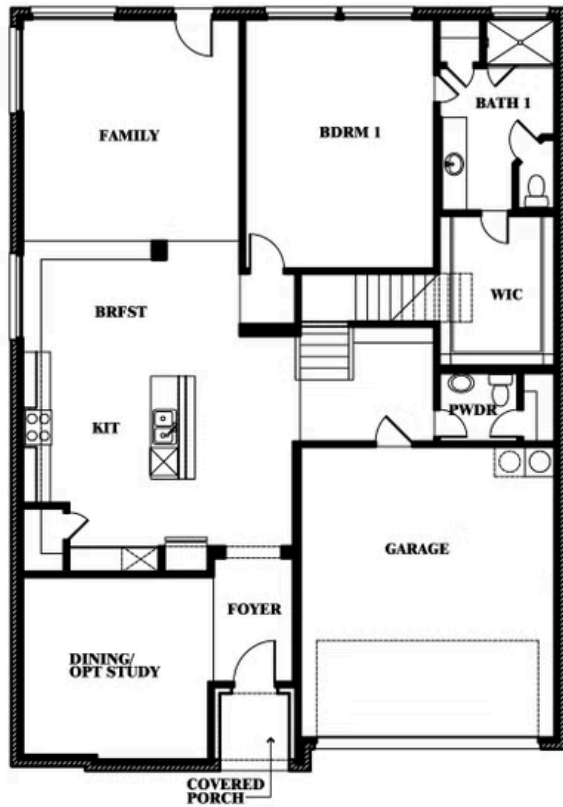

EQUAL HOUSING OPPORTUNITY

Woodrose

HEARTLAND ELEMENTS

3916 HOMETOWN BOULEVARD, HEARTLAND, TX 75126

Woodrose Opt. Media Room

This brochure is for general informational purposes and is to be used as a guide only. Changes may be made during the development process and floorplans, dimensions, fixtures, fittings, finishes and specifications are subject to change without notice. Window placement, balcony configuration, wardrobe sizes and living areas may vary slightly within each plan type. EQUAL HOUSING OPPORTUNITY

EQUAL HOUSING OPPORTUNITY

Woodrose

HEARTLAND ELEMENTS

3916 HOMETOWN BOULEVARD, HEARTLAND, TX 75126

Woodrose Opt. Bed 5 & Bath 3

This brochure is for general informational purposes and is to be used as a guide only. Changes may be made during the development process and floorplans, dimensions, fixtures, fittings, finishes and specifications are subject to change without notice. Window placement, balcony configuration, wardrobe sizes and living areas may vary slightly within each plan type. EQUAL HOUSING OPPORTUNITY

EQUAL HOUSING OPPORTUNITY

Woodrose

HEARTLAND ELEMENTS

3916 HOMETOWN BOULEVARD, HEARTLAND, TX 75126

Woodrose Opt. Bed 6 & Bath 4 Downstairs

This brochure is for general informational purposes and is to be used as a guide only. Changes may be made during the development process and floorplans, dimensions, fixtures, fittings, finishes and specifications are subject to change without notice. Window placement, balcony configuration, wardrobe sizes and living areas may vary slightly within each plan type. EQUAL HOUSING OPPORTUNITY