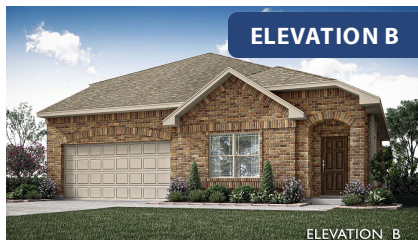

Willow II

ELEMENTS SERIES

HEARTLAND ELEMENTS

3916 HOMETOWN BOULEVARD, HEARTLAND, TX 75126

HOMES FROM

\$370,990

2,483
SQUARE FEET

4
BEDROOMS

3.0
BATHROOMS

2
CAR GARAGE

Willow II

HEARTLAND ELEMENTS

3916 HOMETOWN BOULEVARD, HEARTLAND, TX 75126

Willow II

SECOND FLOOR PLAN

This brochure is for general informational purposes and is to be used as a guide only. Changes may be made during the development process and floorplans, dimensions, fixtures, fittings, finishes and specifications are subject to change without notice. Window placement, balcony configuration, wardrobe sizes and living areas may vary slightly within each plan type. EQUAL HOUSING OPPORTUNITY