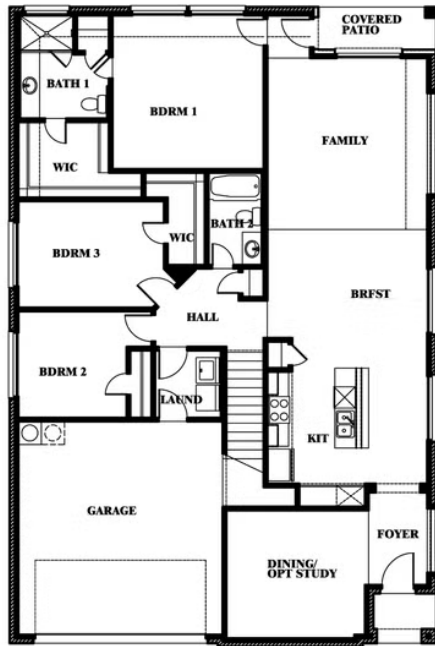

Willow II

ELEMENTS SERIES

HEARTLAND ELEMENTS

3916 HOMETOWN BOULEVARD, HEARTLAND, TX 75126

HOMES FROM

\$370,990

2,483
SQUARE FEET

4
BEDROOMS

3.0
BATHROOMS

2
CAR GARAGE

Willow II

HEARTLAND ELEMENTS

3916 HOMETOWN BOULEVARD, HEARTLAND, TX 75126

Willow II

SECOND FLOOR PLAN

This brochure is for general informational purposes and is to be used as a guide only. Changes may be made during the development process and floorplans, dimensions, fixtures, fittings, finishes and specifications are subject to change without notice. Window placement, balcony configuration, wardrobe sizes and living areas may vary slightly within each plan type. EQUAL HOUSING OPPORTUNITY