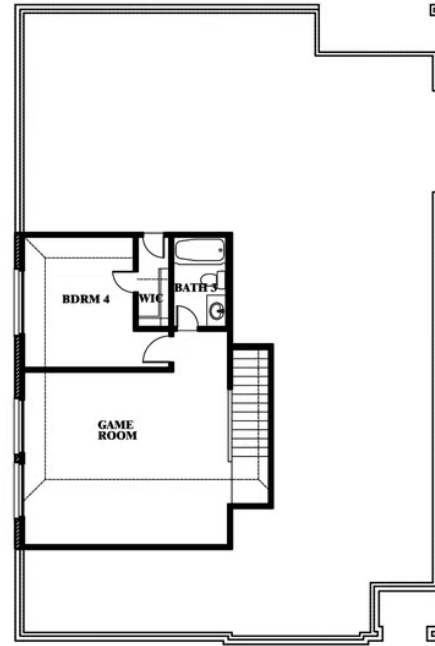

Willow II

ELEMENTS SERIES

HEARTLAND ELEMENTS

3916 HOMETOWN BOULEVARD, HEARTLAND, TX 75126

HOMES FROM

\$370,990

2,483
SQUARE FEET

4
BEDROOMS

3.0
BATHROOMS

2
CAR GARAGE

Willow II

HEARTLAND ELEMENTS

3916 HOMETOWN BOULEVARD, HEARTLAND, TX 75126

Willow II

SECOND FLOOR PLAN

This brochure is for general informational purposes and is to be used as a guide only. Changes may be made during the development process and floorplans, dimensions, fixtures, fittings, finishes and specifications are subject to change without notice. Window placement, balcony configuration, wardrobe sizes and living areas may vary slightly within each plan type. EQUAL HOUSING OPPORTUNITY