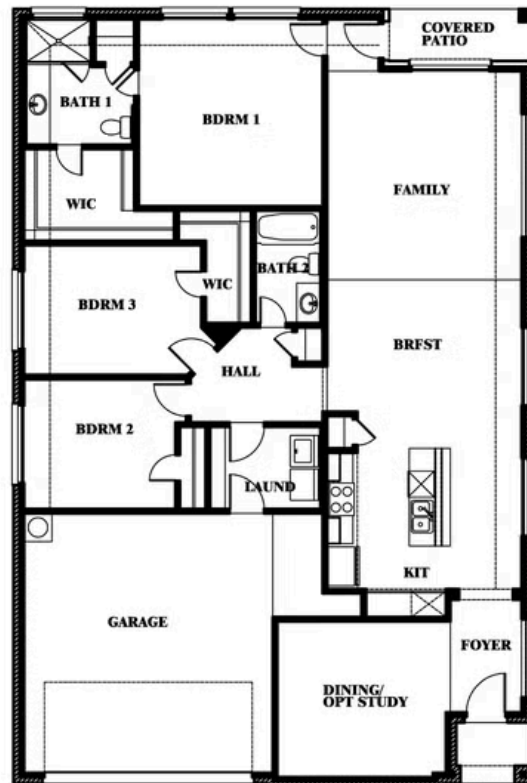

Willow

HOMES FROM
\$327,990

ELEMENTS SERIES

HEARTLAND ELEMENTS

3916 HOMETOWN BOULEVARD, HEARTLAND, TX 75126

1,845
SQUARE FEET

3
BEDROOMS

2.0
BATHROOMS

2
CAR GARAGE

ELEVATION C

ELEVATION A

ELEVATION A

ELEVATION B

ELEVATION B

ELEVATION BS

ELEVATION BS

Willow

HEARTLAND ELEMENTS

3916 HOMETOWN BOULEVARD, HEARTLAND, TX 75126

Willow

This brochure is for general informational purposes and is to be used as a guide only. Changes may be made during the development process and floorplans, dimensions, fixtures, fittings, finishes and specifications are subject to change without notice. Window placement, balcony configuration, wardrobe sizes and living areas may vary slightly within each plan type. EQUAL HOUSING OPPORTUNITY