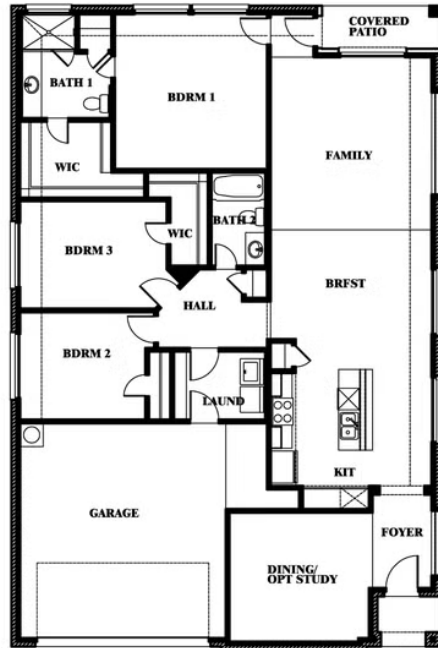

Willow

HEARTLAND ELEMENTS

3916 HOMETOWN BOULEVARD, HEARTLAND, TX 75126

Willow