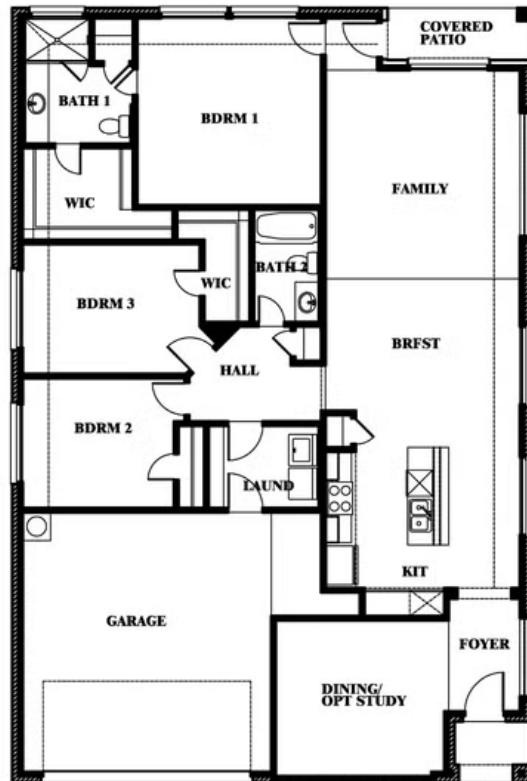

Willow

ELEMENTS SERIES

HEARTLAND ELEMENTS

3916 HOMETOWN BOULEVARD, HEARTLAND, TX 75126

HOMES FROM

\$327,990

1,845
SQUARE FEET

3
BEDROOMS

2.0
BATHROOMS

2
CAR GARAGE

ELEVATION C

ELEVATION A

ELEVATION A

ELEVATION B

ELEVATION B

ELEVATION BS

ELEVATION BS

Willow

HEARTLAND ELEMENTS

3916 HOMETOWN BOULEVARD, HEARTLAND, TX 75126

Willow

This brochure is for general informational purposes and is to be used as a guide only. Changes may be made during the development process and floorplans, dimensions, fixtures, fittings, finishes and specifications are subject to change without notice. Window placement, balcony configuration, wardrobe sizes and living areas may vary slightly within each plan type. EQUAL HOUSING OPPORTUNITY