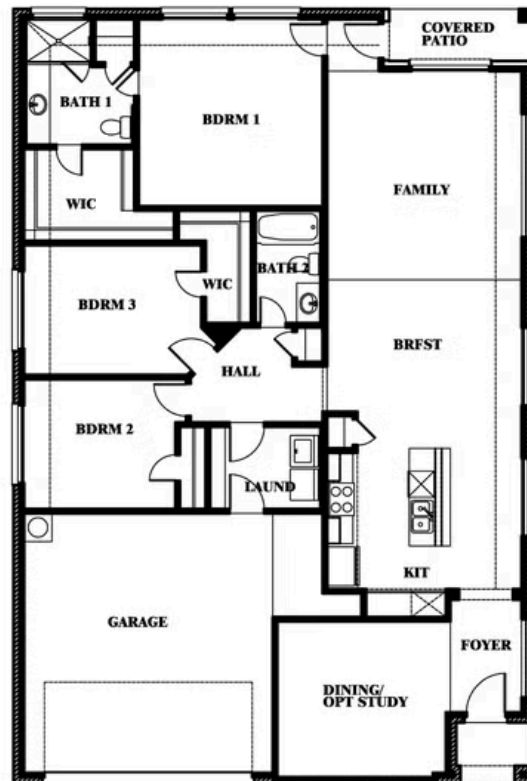

Willow

HEARTLAND ELEMENTS

3916 HOMETOWN BOULEVARD, HEARTLAND, TX 75126

Willow

This brochure is for general informational purposes and is to be used as a guide only. Changes may be made during the development process and floorplans, dimensions, fixtures, fittings, finishes and specifications are subject to change without notice. Window placement, balcony configuration, wardrobe sizes and living areas may vary slightly within each plan type. EQUAL HOUSING OPPORTUNITY