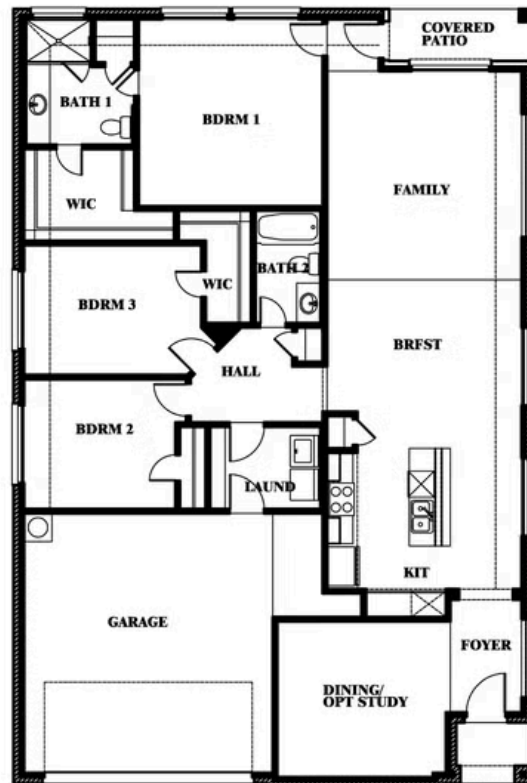

Willow

HEARTLAND ELEMENTS

3916 HOMETOWN BOULEVARD, HEARTLAND, TX 75126

Willow

This brochure is for general informational purposes and is to be used as a guide only. Changes may be made during the development process and floorplans, dimensions, fixtures, fittings, finishes and specifications are subject to change without notice. Window placement, balcony configuration, wardrobe sizes and living areas may vary slightly within each plan type. EQUAL HOUSING OPPORTUNITY