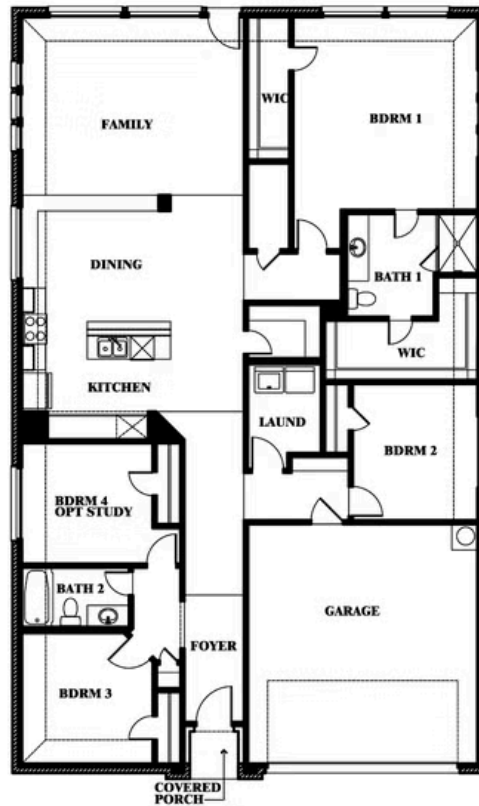

Redbud

HOMES FROM
\$342,990

ELEMENTS SERIES

HEARTLAND ELEMENTS

3916 HOMETOWN BOULEVARD, HEARTLAND, TX 75126

2,132
SQUARE FEET

4
BEDROOMS

2.0
BATHROOMS

2
CAR GARAGE

ELEVATION C

Document generated Mar 30, 2025. Prices, plans, square footage, features and materials are subject to change at any time without notice and vary among communities. Listed prices are for informational purposes only, are not binding, and do not create any contractual obligation(s). The price of any home is dependent on numerous factors, all of which are unique to a specific home, and is not guaranteed until specified in a binding contract. Pricing of elevations and additional optional beds/baths vary per plan. Some plans require a premium homesite. Please ask the Community Manager for details. Renderings of homes are artist concepts and may not reflect exact colors and materials.

Redbud

HEARTLAND ELEMENTS

3916 HOMETOWN BOULEVARD, HEARTLAND, TX 75126

Redbud

This brochure is for general informational purposes and is to be used as a guide only. Changes may be made during the development process and floorplans, dimensions, fixtures, fittings, finishes and specifications are subject to change without notice. Window placement, balcony configuration, wardrobe sizes and living areas may vary slightly within each plan type. EQUAL HOUSING OPPORTUNITY