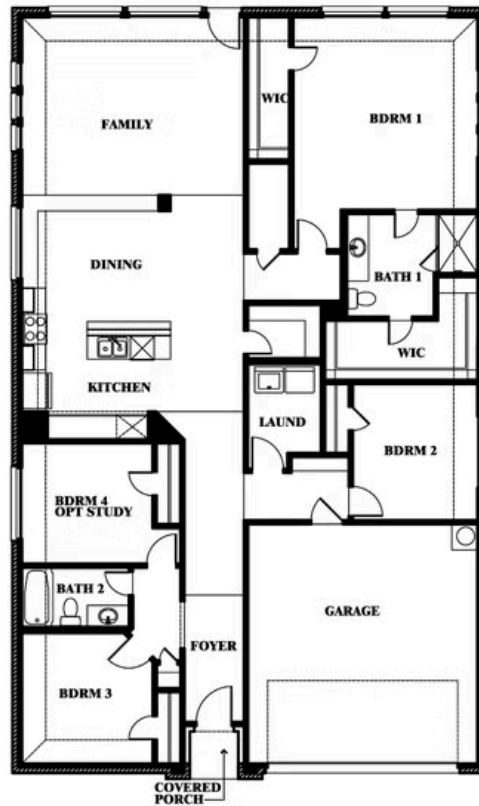

Redbud

HEARTLAND ELEMENTS

3916 HOMETOWN BOULEVARD, HEARTLAND, TX 75126

Redbud

This brochure is for general informational purposes and is to be used as a guide only. Changes may be made during the development process and floorplans, dimensions, fixtures, fittings, finishes and specifications are subject to change without notice. Window placement, balcony configuration, wardrobe sizes and living areas may vary slightly within each plan type. EQUAL HOUSING OPPORTUNITY