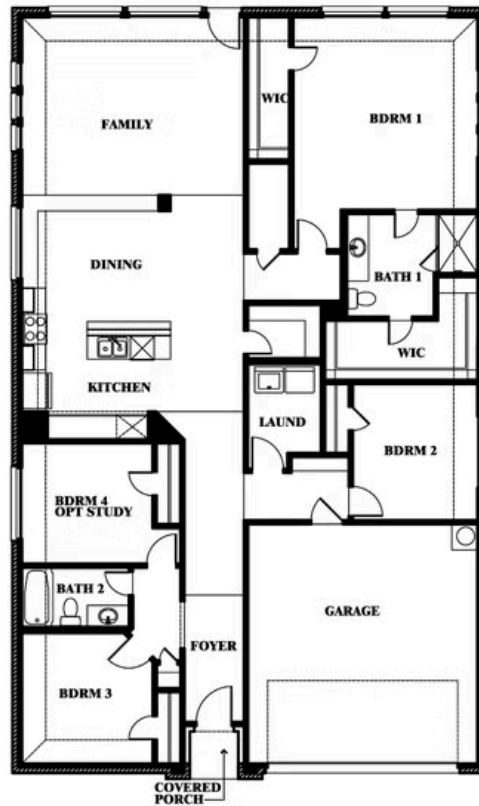

Redbud

HOMES FROM
\$342,990

ELEMENTS SERIES

HEARTLAND ELEMENTS

3916 HOMETOWN BOULEVARD, HEARTLAND, TX 75126

2,132
SQUARE FEET

3
BEDROOMS

2.0
BATHROOMS

2
CAR GARAGE

ELEVATION C

Document generated Jan 21, 2025. Prices, plans, square footage, features and materials are subject to change at any time without notice and vary among communities. Listed prices are for informational purposes only, are not binding, and do not create any contractual obligation(s). The price of any home is dependent on numerous factors, all of which are unique to a specific home, and is not guaranteed until specified in a binding contract. Pricing of elevations and additional optional beds/baths vary per plan. Some plans require a premium homesite. Please ask the Community Manager for details. Renderings of homes are artist concepts and may not reflect exact colors and materials.

Redbud

HEARTLAND ELEMENTS

3916 HOMETOWN BOULEVARD, HEARTLAND, TX 75126

Redbud

This brochure is for general informational purposes and is to be used as a guide only. Changes may be made during the development process and floorplans, dimensions, fixtures, fittings, finishes and specifications are subject to change without notice. Window placement, balcony configuration, wardrobe sizes and living areas may vary slightly within each plan type. EQUAL HOUSING OPPORTUNITY