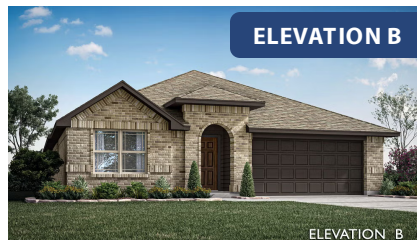

Redbud

HOMES FROM
\$342,990

ELEMENTS SERIES

HEARTLAND ELEMENTS

3916 HOMETOWN BOULEVARD, HEARTLAND, TX 75126

2,132
SQUARE FEET

4
BEDROOMS

2.0
BATHROOMS

2
CAR GARAGE

ELEVATION C

Redbud

HEARTLAND ELEMENTS

3916 HOMETOWN BOULEVARD, HEARTLAND, TX 75126

Redbud

This brochure is for general informational purposes and is to be used as a guide only. Changes may be made during the development process and floorplans, dimensions, fixtures, fittings, finishes and specifications are subject to change without notice. Window placement, balcony configuration, wardrobe sizes and living areas may vary slightly within each plan type. EQUAL HOUSING OPPORTUNITY