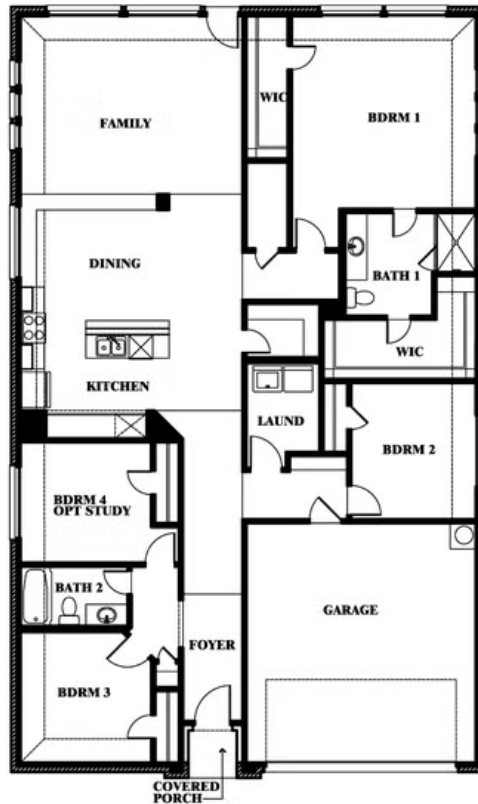

Redbud

HOMES FROM
\$342,990

ELEMENTS SERIES

HEARTLAND ELEMENTS

3916 HOMETOWN BOULEVARD, HEARTLAND, TX 75126

2,132
SQUARE FEET

4
BEDROOMS

2.0
BATHROOMS

2
CAR GARAGE

ELEVATION C

Redbud

HEARTLAND ELEMENTS

3916 HOMETOWN BOULEVARD, HEARTLAND, TX 75126

Redbud

This brochure is for general informational purposes and is to be used as a guide only. Changes may be made during the development process and floorplans, dimensions, fixtures, fittings, finishes and specifications are subject to change without notice. Window placement, balcony configuration, wardrobe sizes and living areas may vary slightly within each plan type. EQUAL HOUSING OPPORTUNITY