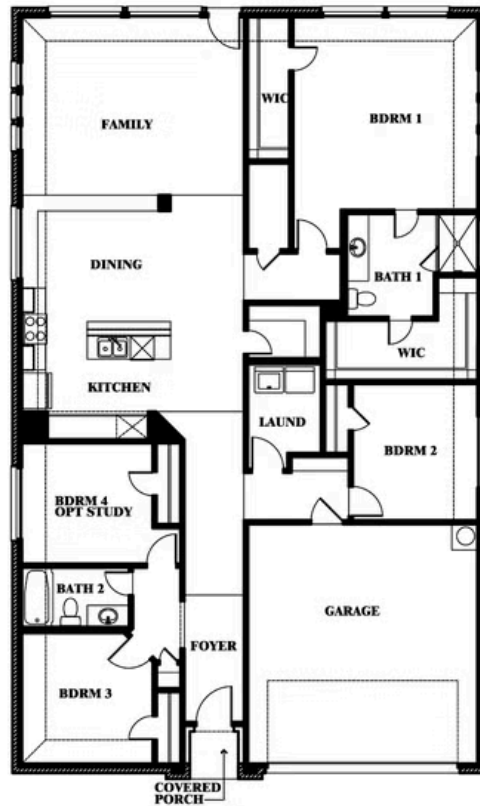

Redbud

HOMES FROM
\$342,990

ELEMENTS SERIES

HEARTLAND ELEMENTS

3916 HOMETOWN BOULEVARD, HEARTLAND, TX 75126

2,132
SQUARE FEET

4
BEDROOMS

2.0
BATHROOMS

2
CAR GARAGE

ELEVATION C

Document generated Feb 23, 2025. Prices, plans, square footage, features and materials are subject to change at any time without notice and vary among communities. Listed prices are for informational purposes only, are not binding, and do not create any contractual obligation(s). The price of any home is dependent on numerous factors, all of which are unique to a specific home, and is not guaranteed until specified in a binding contract. Pricing of elevations and additional optional beds/baths vary per plan. Some plans require a premium homesite. Please ask the Community Manager for details. Renderings of homes are artist concepts and may not reflect exact colors and materials.

Redbud

HEARTLAND ELEMENTS

3916 HOMETOWN BOULEVARD, HEARTLAND, TX 75126

Redbud

This brochure is for general informational purposes and is to be used as a guide only. Changes may be made during the development process and floorplans, dimensions, fixtures, fittings, finishes and specifications are subject to change without notice. Window placement, balcony configuration, wardrobe sizes and living areas may vary slightly within each plan type. EQUAL HOUSING OPPORTUNITY