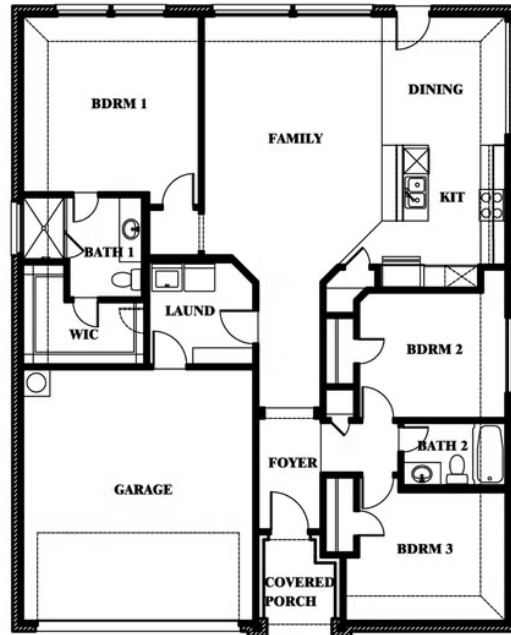

Laurel

HEARTLAND ELEMENTS

3916 HOMETOWN BOULEVARD, HEARTLAND, TX 75126

Laurel