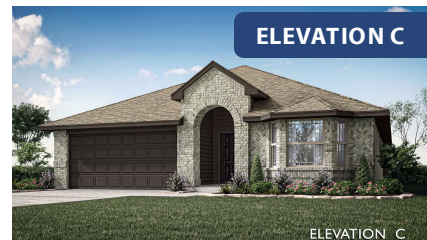

Laurel

ELEMENTS SERIES

HEARTLAND ELEMENTS

3916 HOMETOWN BOULEVARD, HEARTLAND, TX 75126

HOMES FROM

\$311,990

1,531
SQUARE FEET

3
BEDROOMS

2.0
BATHROOMS

2
CAR GARAGE

ELEVATION B

ELEVATION A

ELEVATION A

ELEVATION BS

ELEVATION BS

ELEVATION C

ELEVATION C

Laurel

HEARTLAND ELEMENTS

3916 HOMETOWN BOULEVARD, HEARTLAND, TX 75126

Laurel

This brochure is for general informational purposes and is to be used as a guide only. Changes may be made during the development process and floorplans, dimensions, fixtures, fittings, finishes and specifications are subject to change without notice. Window placement, balcony configuration, wardrobe sizes and living areas may vary slightly within each plan type. EQUAL HOUSING OPPORTUNITY