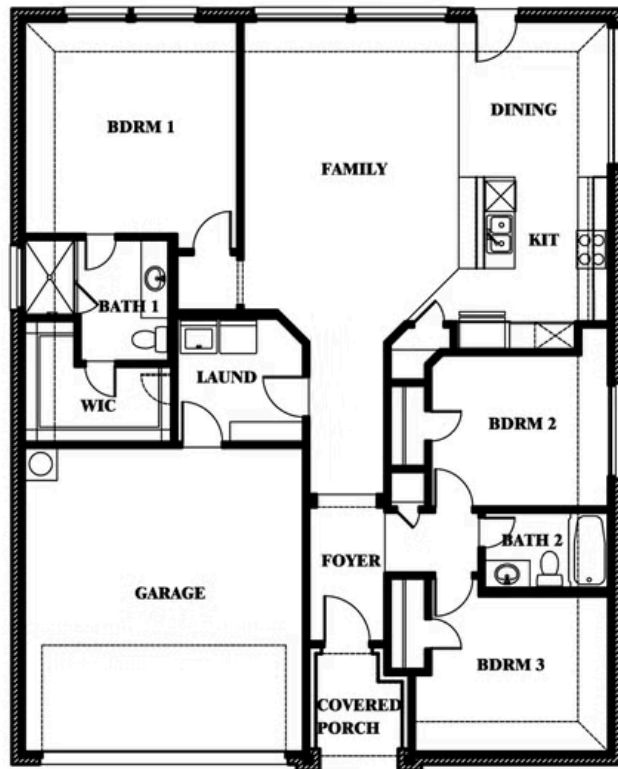

Laurel

HOMES FROM
\$311,990

ELEMENTS SERIES

HEARTLAND ELEMENTS

3916 HOMETOWN BOULEVARD, HEARTLAND, TX 75126

1,531
SQUARE FEET

3
BEDROOMS

2.0
BATHROOMS

2
CAR GARAGE

ELEVATION B

ELEVATION A

ELEVATION A

ELEVATION BS

ELEVATION BS

ELEVATION C

ELEVATION C

Laurel

HEARTLAND ELEMENTS

3916 HOMETOWN BOULEVARD, HEARTLAND, TX 75126

Laurel

This brochure is for general informational purposes and is to be used as a guide only. Changes may be made during the development process and floorplans, dimensions, fixtures, fittings, finishes and specifications are subject to change without notice. Window placement, balcony configuration, wardrobe sizes and living areas may vary slightly within each plan type. EQUAL HOUSING OPPORTUNITY