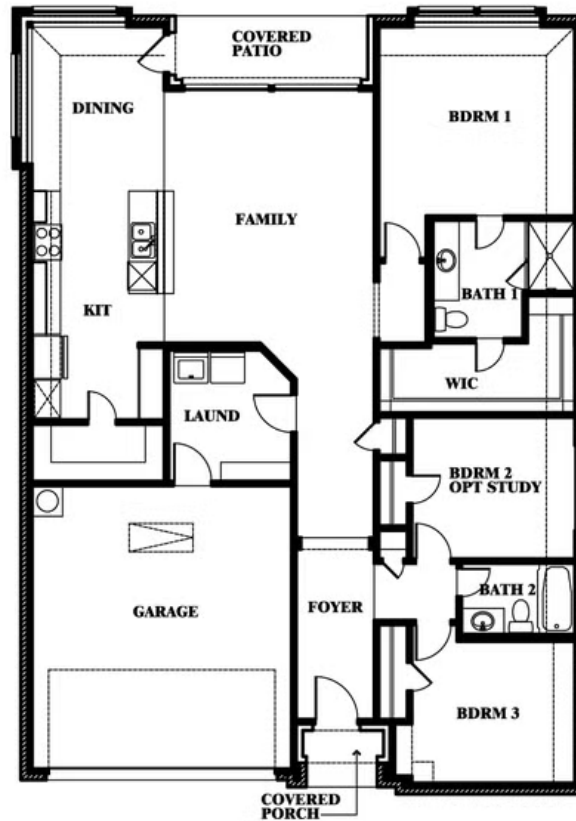

Camellia

HOMES FROM
\$324,990

ELEMENTS SERIES

HEARTLAND ELEMENTS

3916 HOMETOWN BOULEVARD, HEARTLAND, TX 75126

1,672
SQUARE FEET

3
BEDROOMS

2.0
BATHROOMS

2
CAR GARAGE

Camellia

HEARTLAND ELEMENTS

3916 HOMETOWN BOULEVARD, HEARTLAND, TX 75126

Camellia

This brochure is for general informational purposes and is to be used as a guide only. Changes may be made during the development process and floorplans, dimensions, fixtures, fittings, finishes and specifications are subject to change without notice. Window placement, balcony configuration, wardrobe sizes and living areas may vary slightly within each plan type. EQUAL HOUSING OPPORTUNITY