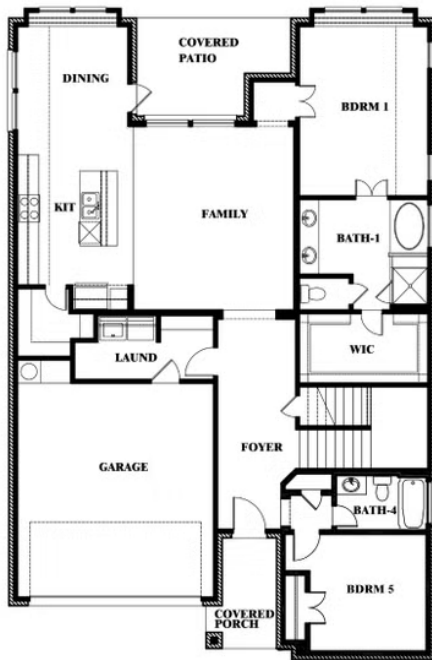

Violet

HEARTLAND CLASSIC 70

3916 HOMETOWN BOULEVARD, HEARTLAND, TX 75126

VIOLET FLOOR PLAN WITH OPTIONAL BEDROOM AT STUDY

Violet
Opt. Bed 5 & Bath 4 at Study