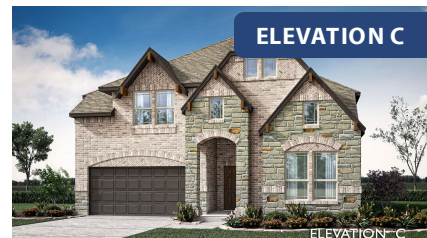

Violet

CLASSIC SERIES

HEARTLAND CLASSIC 70

3916 HOMETOWN BOULEVARD, HEARTLAND, TX 75126

HOMES FROM

\$427,990

2,381
SQUARE FEET

3
BEDROOMS

2.5
BATHROOMS

2
CAR GARAGE

ELEVATION A

ELEVATION AS

ELEVATION AS

ELEVATION B

ELEVATION B

ELEVATION C