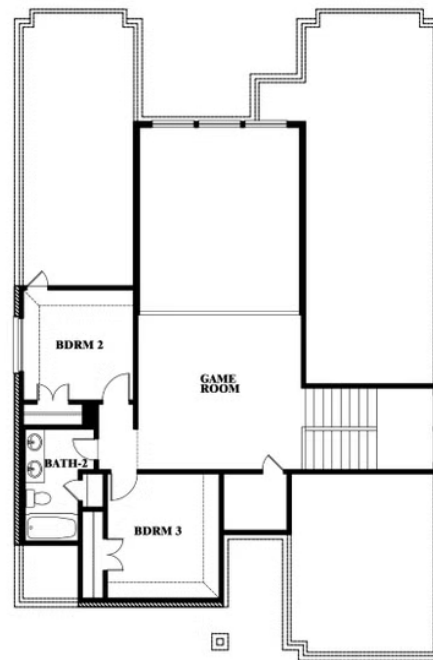

Violet

HEARTLAND CLASSIC 70

3916 HOMETOWN BOULEVARD, HEARTLAND, TX 75126

VIOLET FLOOR PLAN WITH OPTIONAL BEDROOM AT STUDY

Violet
Opt. Bed 5 & Bath 4 at Study