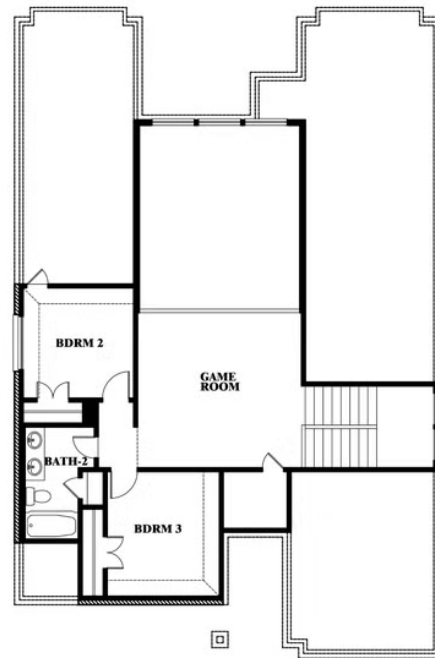

ELEVATION B

ELEVATION B

ELEVATION C

Violet

VIOLET FLOOR PLAN

HEARTLAND CLASSIC 70

3916 HOMETOWN BOULEVARD, HEARTLAND, TX 75126

Violet