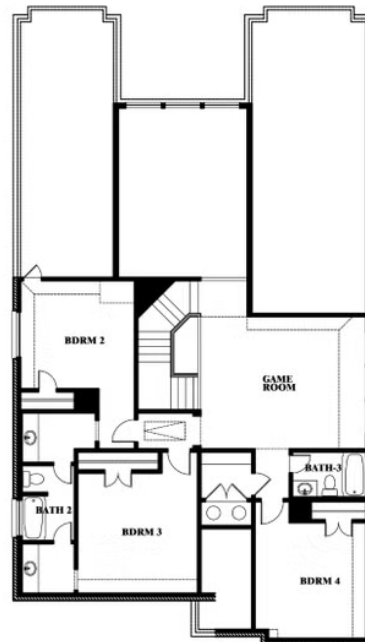

Rose

HEARTLAND CLASSIC 70

3916 HOMETOWN BOULEVARD, HEARTLAND, TX 75126

ROSE FLOOR PLAN WITH OPTIONAL BED & BATH AT STUDY

Rose
Opt. Bed & Bath at Study