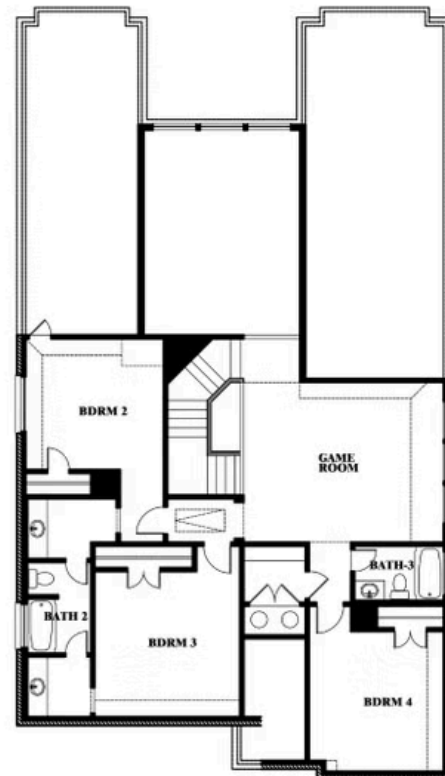

Rose

HOMES FROM
\$483,990

CLASSIC SERIES

HEARTLAND CLASSIC 70

3916 HOMETOWN BOULEVARD, HEARTLAND, TX 75126

3,359
SQUARE FEET

4
BEDROOMS

3.5
BATHROOMS

ELEVATION D

ELEVATION D

Rose

ROSE FLOOR PLAN

HEARTLAND CLASSIC 70

3916 HOMETOWN BOULEVARD, HEARTLAND, TX 75126

Rose

This brochure is for general informational purposes and is to be used as a guide only. Changes may be made during the development process and floorplans, dimensions, fixtures, fittings, finishes and specifications are subject to change without notice. Window placement, balcony configuration, wardrobe sizes and living areas may vary slightly within each plan type. EQUAL HOUSING OPPORTUNITY

Rose

HEARTLAND CLASSIC 70

3916 HOMETOWN BOULEVARD, HEARTLAND, TX 75126

ROSE FLOOR PLAN WITH OPTIONAL BED & BATH AT STUDY

Rose
Opt. Bed & Bath at Study

This brochure is for general informational purposes and is to be used as a guide only. Changes may be made during the development process and floorplans, dimensions, fixtures, fittings, finishes and specifications are subject to change without notice. Window placement, balcony configuration, wardrobe sizes and living areas may vary slightly within each plan type. EQUAL HOUSING OPPORTUNITY