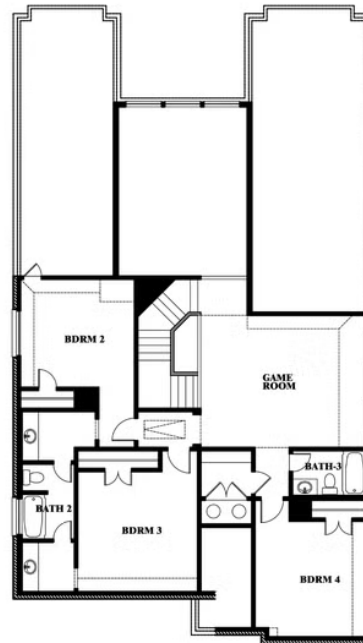

ELEVATION B

ELEVATION B

ELEVATION C

Rose

ROSE FLOOR PLAN

HEARTLAND CLASSIC 70

3916 HOMETOWN BOULEVARD, HEARTLAND, TX 75126

Rose