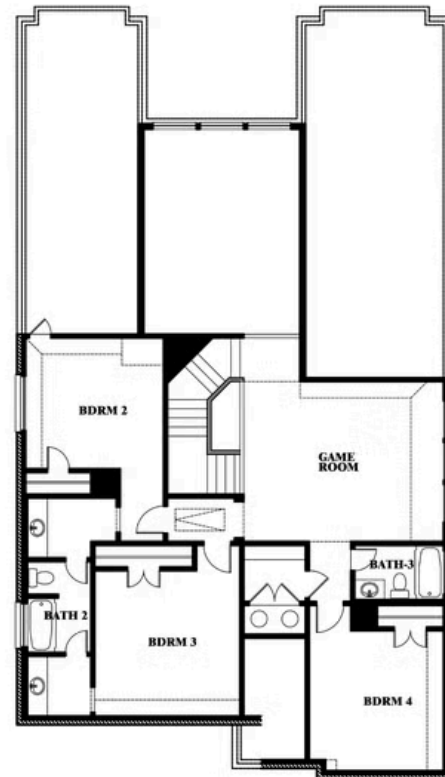

Rose

HOMES FROM
\$483,990

CLASSIC SERIES

HEARTLAND CLASSIC 70

3916 HOMETOWN BOULEVARD, HEARTLAND, TX 75126

3,359
SQUARE FEET

4
BEDROOMS

3.5
BATHROOMS

2
CAR GARAGE

ELEVATION A

ELEVATION AS

ELEVATION AS

ELEVATION B

ELEVATION B

ELEVATION C

ELEVATION C

ELEVATION D

ELEVATION D

Rose

ROSE FLOOR PLAN

HEARTLAND CLASSIC 70

3916 HOMETOWN BOULEVARD, HEARTLAND, TX 75126

Rose

This brochure is for general informational purposes and is to be used as a guide only. Changes may be made during the development process and floorplans, dimensions, fixtures, fittings, finishes and specifications are subject to change without notice. Window placement, balcony configuration, wardrobe sizes and living areas may vary slightly within each plan type. EQUAL HOUSING OPPORTUNITY

Rose

HEARTLAND CLASSIC 70

3916 HOMETOWN BOULEVARD, HEARTLAND, TX 75126

ROSE FLOOR PLAN WITH OPTIONAL BED & BATH AT STUDY

Rose
Opt. Bed & Bath at Study

This brochure is for general informational purposes and is to be used as a guide only. Changes may be made during the development process and floorplans, dimensions, fixtures, fittings, finishes and specifications are subject to change without notice. Window placement, balcony configuration, wardrobe sizes and living areas may vary slightly within each plan type. EQUAL HOUSING OPPORTUNITY