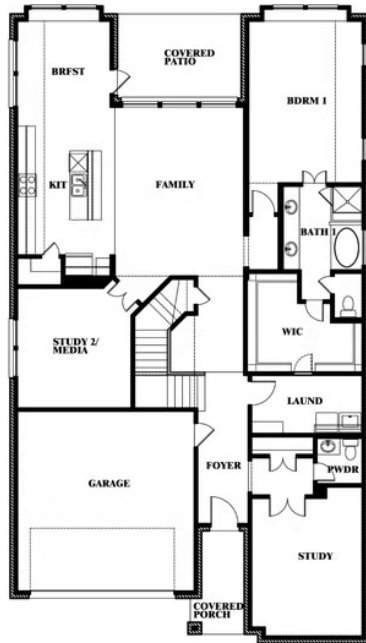

Rose

ROSE FLOOR PLAN

HEARTLAND CLASSIC 70

3916 HOMETOWN BOULEVARD, HEARTLAND, TX 75126

Rose