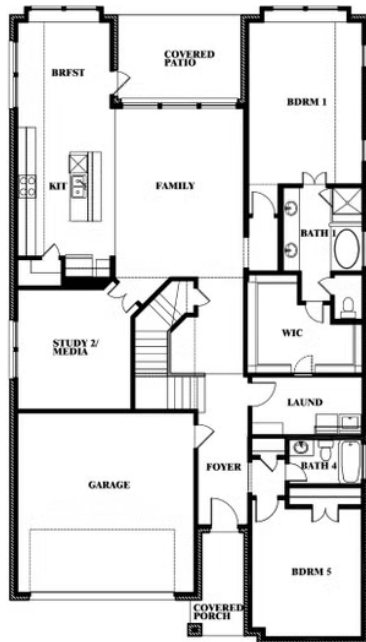

Rose

HEARTLAND CLASSIC 70

3916 HOMETOWN BOULEVARD, HEARTLAND, TX 75126

ROSE FLOOR PLAN WITH OPTIONAL BED & BATH AT STUDY

Rose
Opt. Bed & Bath at Study