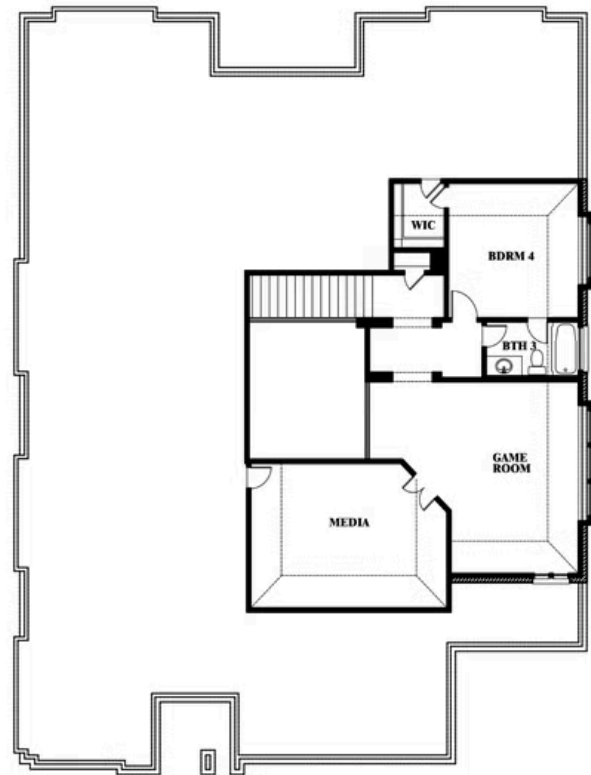

Primrose FE V

HOMES FROM
\$551,990

CLASSIC SERIES

HEARTLAND CLASSIC 70

3916 HOMETOWN BOULEVARD, HEARTLAND, TX 75126

3,733
SQUARE FEET

4
BEDROOMS

3.5
BATHROOMS

3
CAR GARAGE

ELEVATION A

ELEVATION B

ELEVATION B

ELEVATION C

ELEVATION C

Primrose FE V

HEARTLAND CLASSIC 70

3916 HOMETOWN BOULEVARD, HEARTLAND, TX 75126

Primrose FE V

This brochure is for general informational purposes and is to be used as a guide only. Changes may be made during the development process and floorplans, dimensions, fixtures, fittings, finishes and specifications are subject to change without notice. Window placement, balcony configuration, wardrobe sizes and living areas may vary slightly within each plan type. EQUAL HOUSING OPPORTUNITY