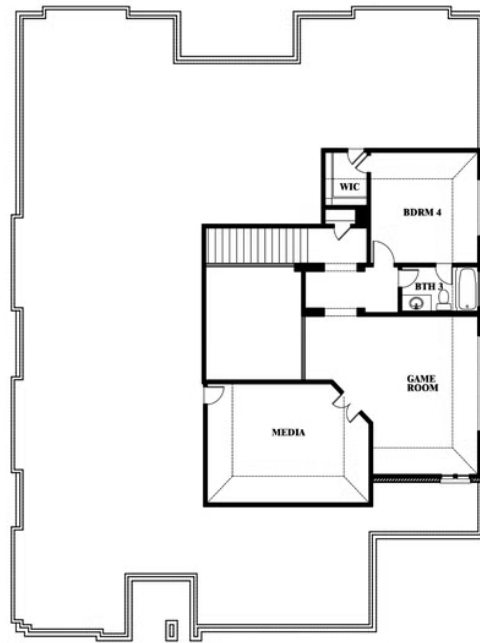

Primrose FE V

HEARTLAND CLASSIC 70

3916 HOMETOWN BOULEVARD, HEARTLAND, TX 75126

Primrose FE V