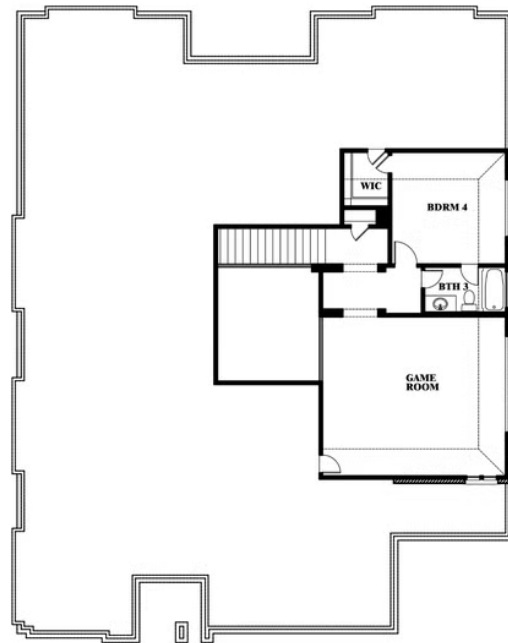

Primrose FE IV

HEARTLAND CLASSIC 70

3916 HOMETOWN BOULEVARD, HEARTLAND, TX 75126

Primrose FE IV