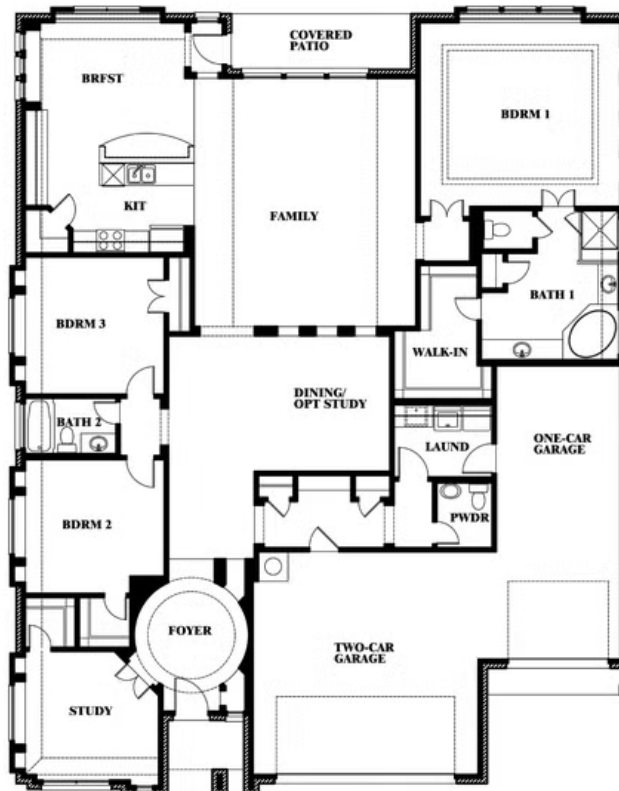

Primrose FE

HOMES FROM
\$486,990

CLASSIC SERIES

HEARTLAND CLASSIC 70

3916 HOMETOWN BOULEVARD, HEARTLAND, TX 75126

2,775
SQUARE FEET

3
BEDROOMS

2.5
BATHROOMS

3
CAR GARAGE

ELEVATION A

ELEVATION B

ELEVATION C

Primrose FE

HEARTLAND CLASSIC 70

3916 HOMETOWN BOULEVARD, HEARTLAND, TX 75126

Primrose FE

This brochure is for general informational purposes and is to be used as a guide only. Changes may be made during the development process and floorplans, dimensions, fixtures, fittings, finishes and specifications are subject to change without notice. Window placement, balcony configuration, wardrobe sizes and living areas may vary slightly within each plan type. EQUAL HOUSING OPPORTUNITY