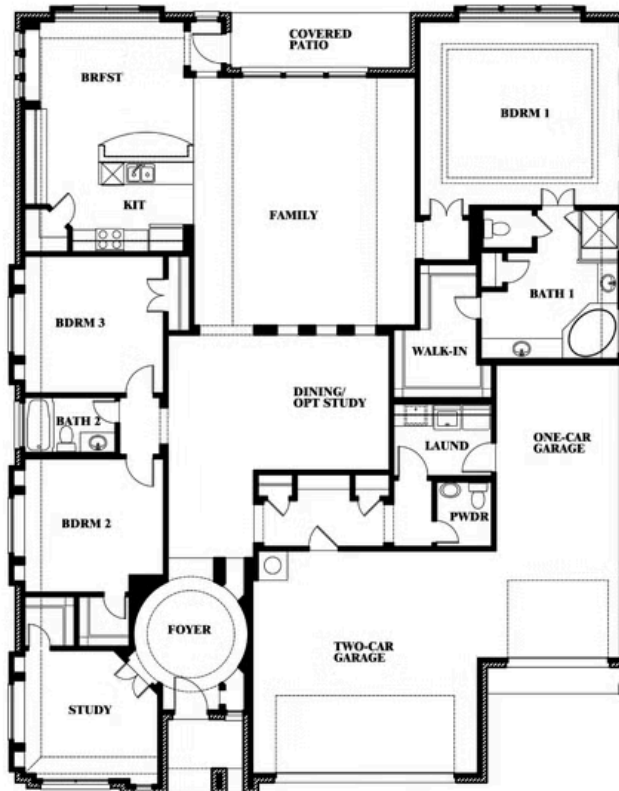

Primrose FE

HEARTLAND CLASSIC 70

3916 HOMETOWN BOULEVARD, HEARTLAND, TX 75126

Primrose FE

This brochure is for general informational purposes and is to be used as a guide only. Changes may be made during the development process and floorplans, dimensions, fixtures, fittings, finishes and specifications are subject to change without notice. Window placement, balcony configuration, wardrobe sizes and living areas may vary slightly within each plan type. EQUAL HOUSING OPPORTUNITY