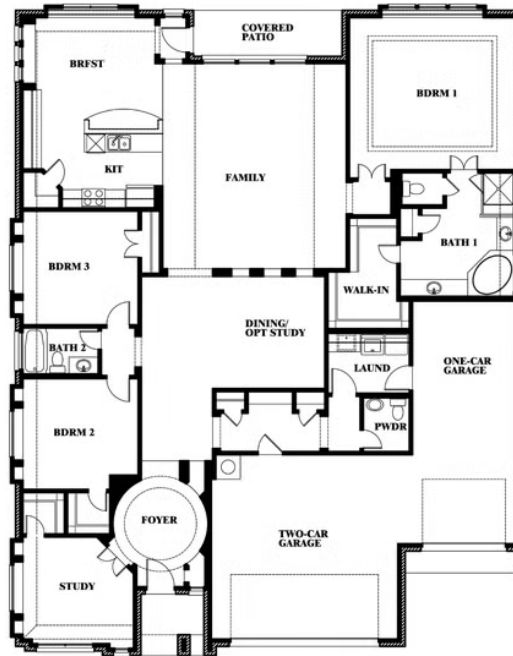

Primrose FE

HEARTLAND CLASSIC 70

3916 HOMETOWN BOULEVARD, HEARTLAND, TX 75126

Primrose FE