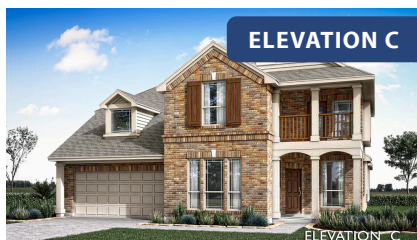

Magnolia II

HOMES FROM
\$479,990

CLASSIC SERIES

HEARTLAND CLASSIC 70

3916 HOMETOWN BOULEVARD, HEARTLAND, TX 75126

3,430
SQUARE FEET

4
BEDROOMS

2.5
BATHROOMS

2
CAR GARAGE

Document generated Mar 14, 2025. Prices, plans, square footage, features and materials are subject to change at any time without notice and vary among communities. Listed prices are for informational purposes only, are not binding, and do not create any contractual obligation(s). The price of any home is dependent on numerous factors, all of which are unique to a specific home, and is not guaranteed until specified in a binding contract. Pricing of elevations and additional optional beds/baths vary per plan. Some plans require a premium homesite. Please ask the Community Manager for details. Renderings of homes are artist concepts and may not reflect exact colors and materials.

Magnolia II

HEARTLAND CLASSIC 70

3916 HOMETOWN BOULEVARD, HEARTLAND, TX 75126

MAGNOLIA II FLOOR PLAN

Magnolia II

This brochure is for general informational purposes and is to be used as a guide only. Changes may be made during the development process and floorplans, dimensions, fixtures, fittings, finishes and specifications are subject to change without notice. Window placement, balcony configuration, wardrobe sizes and living areas may vary slightly within each plan type. EQUAL HOUSING OPPORTUNITY