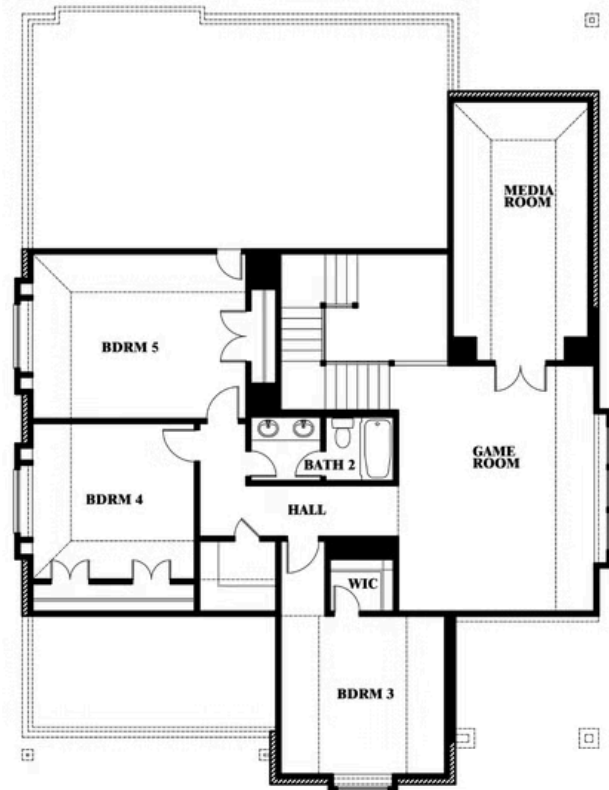

Magnolia II

HEARTLAND CLASSIC 70

3916 HOMETOWN BOULEVARD, HEARTLAND, TX 75126

MAGNOLIA II FLOOR PLAN

Magnolia II

This brochure is for general informational purposes and is to be used as a guide only. Changes may be made during the development process and floorplans, dimensions, fixtures, fittings, finishes and specifications are subject to change without notice. Window placement, balcony configuration, wardrobe sizes and living areas may vary slightly within each plan type. EQUAL HOUSING OPPORTUNITY