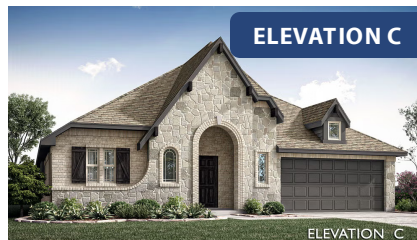

Hawthorne

HOMES FROM
\$405,990

CLASSIC SERIES

HEARTLAND CLASSIC 70

3916 HOMETOWN BOULEVARD, HEARTLAND, TX 75126

2,235
SQUARE FEET

4
BEDROOMS

2.0
BATHROOMS

2
CAR GARAGE

ELEVATION A

ELEVATION B

ELEVATION B

ELEVATION C

ELEVATION C

Hawthorne

HEARTLAND CLASSIC 70

3916 HOMETOWN BOULEVARD, HEARTLAND, TX 75126

Hawthorne

This brochure is for general informational purposes and is to be used as a guide only. Changes may be made during the development process and floorplans, dimensions, fixtures, fittings, finishes and specifications are subject to change without notice. Window placement, balcony configuration, wardrobe sizes and living areas may vary slightly within each plan type. EQUAL HOUSING OPPORTUNITY