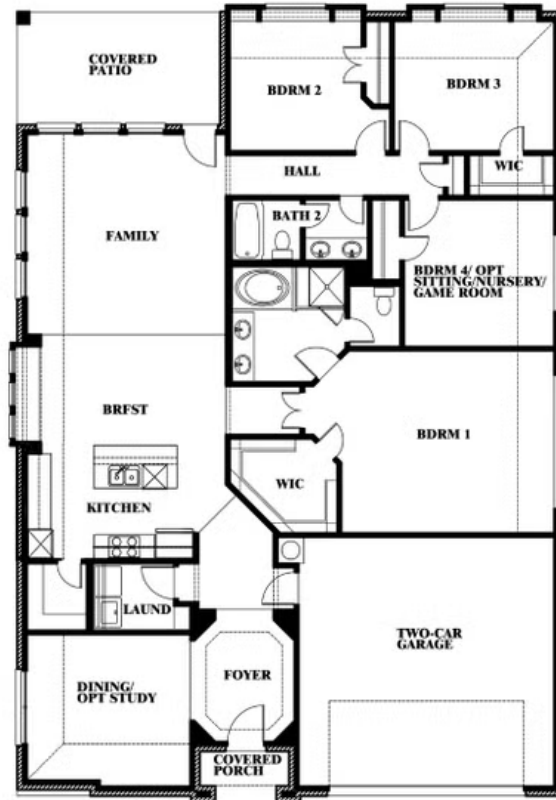

3916 HOMETOWN BOULEVARD, HEARTLAND, TX 75126

Hawthorne

This brochure is for general informational purposes and is to be used as a guide only. Changes may be made during the development process and floorplans, dimensions, fixtures, fittings, finishes and specifications are subject to change without notice. Window placement, balcony configuration, wardrobe sizes and living areas may vary slightly within each plan type. EQUAL HOUSING OPPORTUNITY

Hawthorne

HEARTLAND CLASSIC 70

3916 HOMETOWN BOULEVARD, HEARTLAND, TX 75126

Hawthorne Opt. Deluxe Kitchen

This brochure is for general informational purposes and is to be used as a guide only. Changes may be made during the development process and floorplans, dimensions, fixtures, fittings, finishes and specifications are subject to change without notice. Window placement, balcony configuration, wardrobe sizes and living areas may vary slightly within each plan type. EQUAL HOUSING OPPORTUNITY