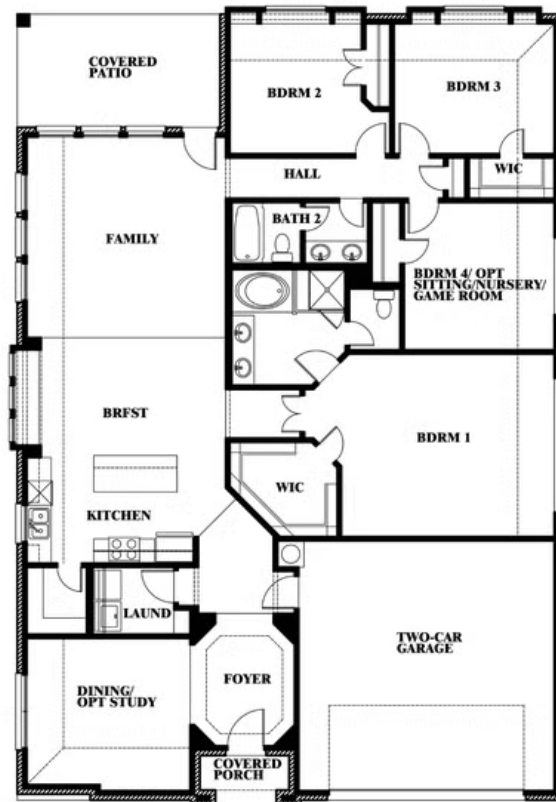

Hawthorne

HOMES FROM
\$405,990

CLASSIC SERIES

HEARTLAND CLASSIC 70

3916 HOMETOWN BOULEVARD, HEARTLAND, TX 75126

2,235
SQUARE FEET

4
BEDROOMS

2.0
BATHROOMS

2
CAR GARAGE

ELEVATION A

ELEVATION B

ELEVATION B

ELEVATION C

ELEVATION C

Hawthorne

HEARTLAND CLASSIC 70

3916 HOMETOWN BOULEVARD, HEARTLAND, TX 75126

Hawthorne

This brochure is for general informational purposes and is to be used as a guide only. Changes may be made during the development process and floorplans, dimensions, fixtures, fittings, finishes and specifications are subject to change without notice. Window placement, balcony configuration, wardrobe sizes and living areas may vary slightly within each plan type. EQUAL HOUSING OPPORTUNITY