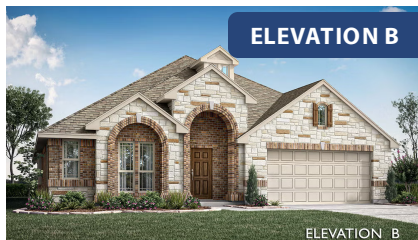

Hawthorne

HOMES FROM
\$405,990

CLASSIC SERIES

HEARTLAND CLASSIC 70

3916 HOMETOWN BOULEVARD, HEARTLAND, TX 75126

2,235
SQUARE FEET

4
BEDROOMS

2.0
BATHROOMS

2
CAR GARAGE

ELEVATION A

ELEVATION B

ELEVATION B

ELEVATION C

ELEVATION C

Hawthorne

HEARTLAND CLASSIC 70

3916 HOMETOWN BOULEVARD, HEARTLAND, TX 75126

Hawthorne

This brochure is for general informational purposes and is to be used as a guide only. Changes may be made during the development process and floorplans, dimensions, fixtures, fittings, finishes and specifications are subject to change without notice. Window placement, balcony configuration, wardrobe sizes and living areas may vary slightly within each plan type. EQUAL HOUSING OPPORTUNITY