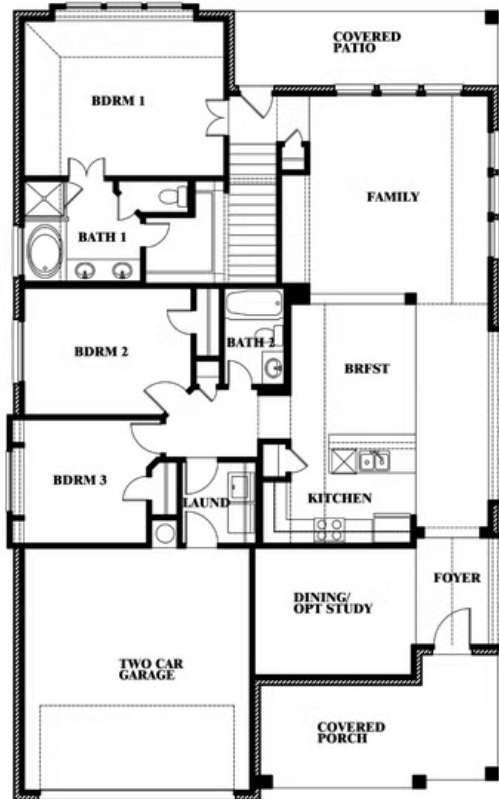

Dogwood III

HEARTLAND CLASSIC 70

3916 HOMETOWN BOULEVARD, HEARTLAND, TX 75126

Dogwood III

This brochure is for general informational purposes and is to be used as a guide only. Changes may be made during the development process and floorplans, dimensions, fixtures, fittings, finishes and specifications are subject to change without notice. Window placement, balcony configuration, wardrobe sizes and living areas may vary slightly within each plan type. EQUAL HOUSING OPPORTUNITY