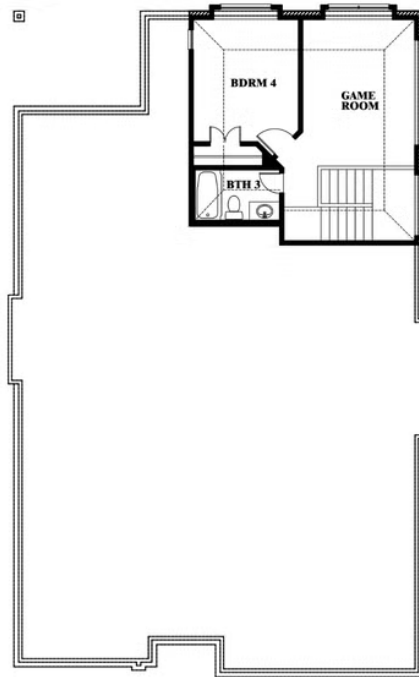

Cypress II

HEARTLAND CLASSIC 70

3916 HOMETOWN BOULEVARD, HEARTLAND, TX 75126

Cypress II