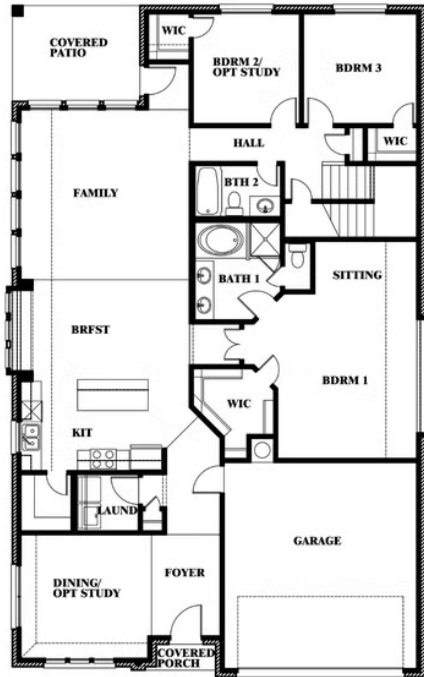

Cypress II

HEARTLAND CLASSIC 70

3916 HOMETOWN BOULEVARD, HEARTLAND, TX 75126

Cypress II