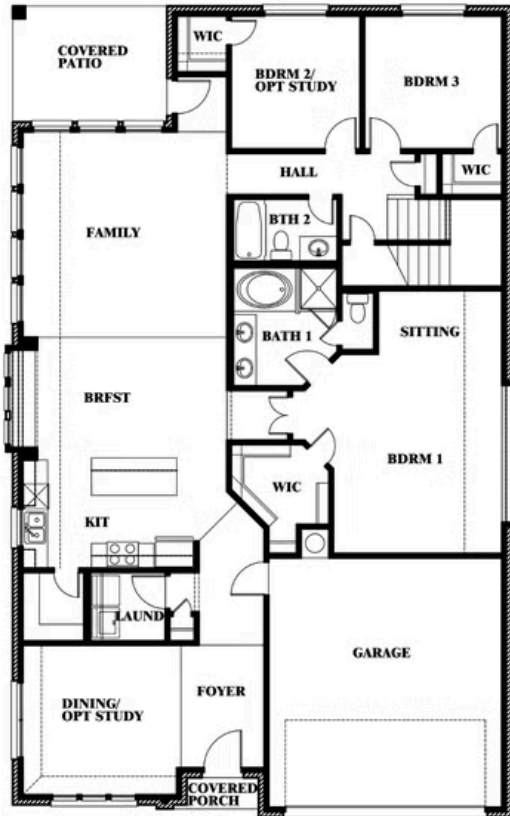

2
CAR GARAGE

ELEVATION F

ELEVATION B

ELEVATION B

ELEVATION C

ELEVATION C

ELEVATION D

ELEVATION D

ELEVATION E

ELEVATION E

Cypress II

HEARTLAND CLASSIC 70

3916 HOMETOWN BOULEVARD, HEARTLAND, TX 75126

Cypress II

This brochure is for general informational purposes and is to be used as a guide only. Changes may be made during the development process and floorplans, dimensions, fixtures, fittings, finishes and specifications are subject to change without notice. Window placement, balcony configuration, wardrobe sizes and living areas may vary slightly within each plan type. EQUAL HOUSING OPPORTUNITY