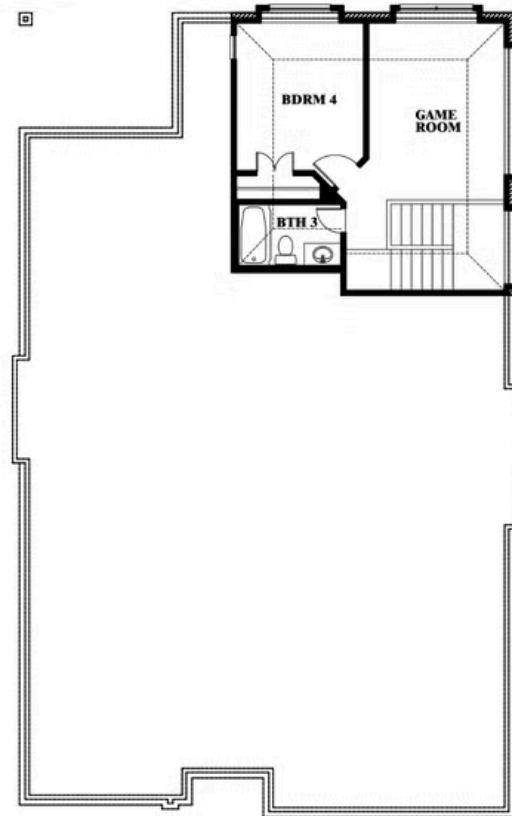

ELEVATION E

ELEVATION E

Cypress II

HEARTLAND CLASSIC 70

3916 HOMETOWN BOULEVARD, HEARTLAND, TX 75126

Cypress II

This brochure is for general informational purposes and is to be used as a guide only. Changes may be made during the development process and floorplans, dimensions, fixtures, fittings, finishes and specifications are subject to change without notice. Window placement, balcony configuration, wardrobe sizes and living areas may vary slightly within each plan type. EQUAL HOUSING OPPORTUNITY