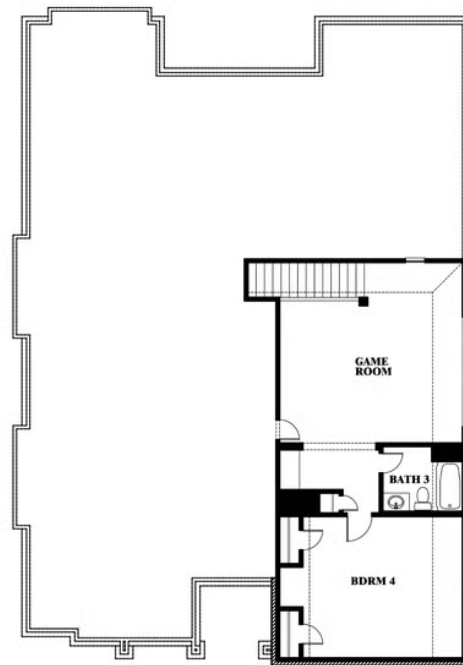

ELEVATION D

ELEVATION F

Carolina III

HEARTLAND CLASSIC 70

3916 HOMETOWN BOULEVARD, HEARTLAND, TX 75126

Carolina III