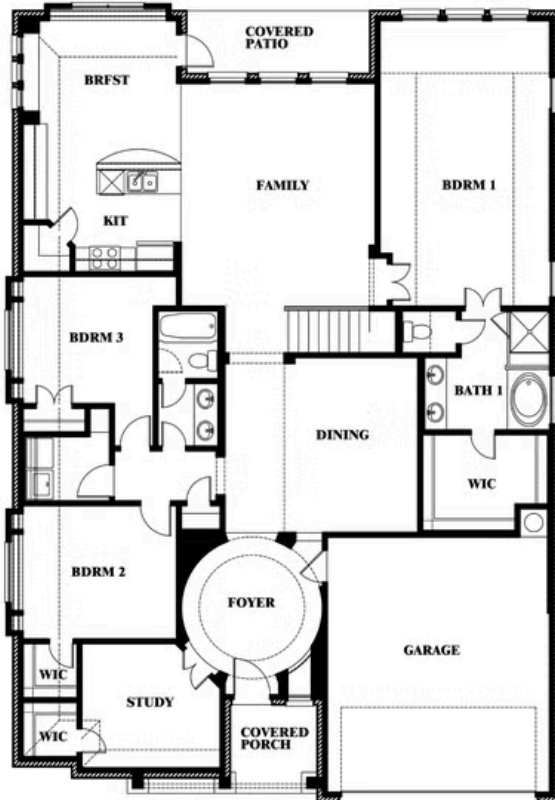

Carolina III

HOMES FROM
\$461,990

CLASSIC SERIES

HEARTLAND CLASSIC 70

3916 HOMETOWN BOULEVARD, HEARTLAND, TX 75126

3,067
SQUARE FEET

4
BEDROOMS

3.0
BATHROOMS

2
CAR GARAGE

ELEVATION AS

ELEVATION A

ELEVATION A

ELEVATION C

ELEVATION C

ELEVATION D

ELEVATION D

ELEVATION E

ELEVATION E

ELEVATION F

ELEVATION F

Carolina III

HEARTLAND CLASSIC 70

3916 HOMETOWN BOULEVARD, HEARTLAND, TX 75126

Carolina III

This brochure is for general informational purposes and is to be used as a guide only. Changes may be made during the development process and floorplans, dimensions, fixtures, fittings, finishes and specifications are subject to change without notice. Window placement, balcony configuration, wardrobe sizes and living areas may vary slightly within each plan type. EQUAL HOUSING OPPORTUNITY