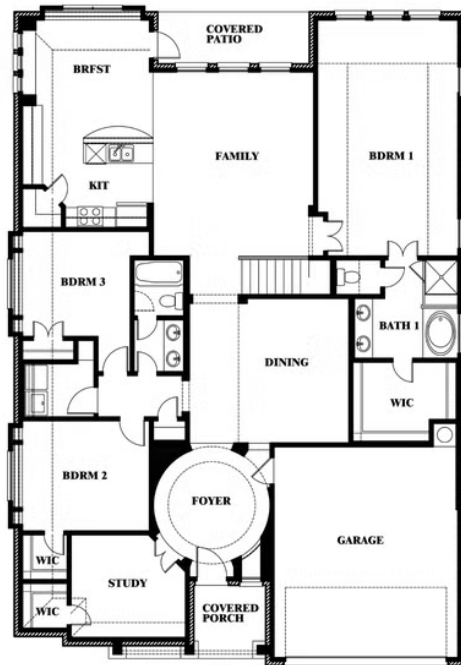

Carolina III

HEARTLAND CLASSIC 70

3916 HOMETOWN BOULEVARD, HEARTLAND, TX 75126

Carolina III