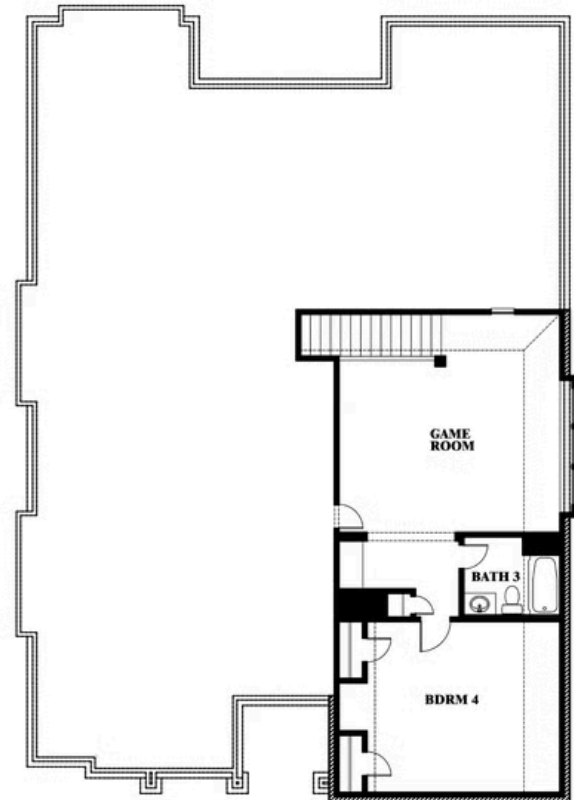

Carolina III

HOMES FROM
\$461,990

CLASSIC SERIES

HEARTLAND CLASSIC 70

3916 HOMETOWN BOULEVARD, HEARTLAND, TX 75126

3,067
SQUARE FEET

4
BEDROOMS

3.0
BATHROOMS

ELEVATION E

ELEVATION E

ELEVATION F

ELEVATION F

Carolina III

HEARTLAND CLASSIC 70

3916 HOMETOWN BOULEVARD, HEARTLAND, TX 75126

Carolina III

This brochure is for general informational purposes and is to be used as a guide only. Changes may be made during the development process and floorplans, dimensions, fixtures, fittings, finishes and specifications are subject to change without notice. Window placement, balcony configuration, wardrobe sizes and living areas may vary slightly within each plan type. EQUAL HOUSING OPPORTUNITY