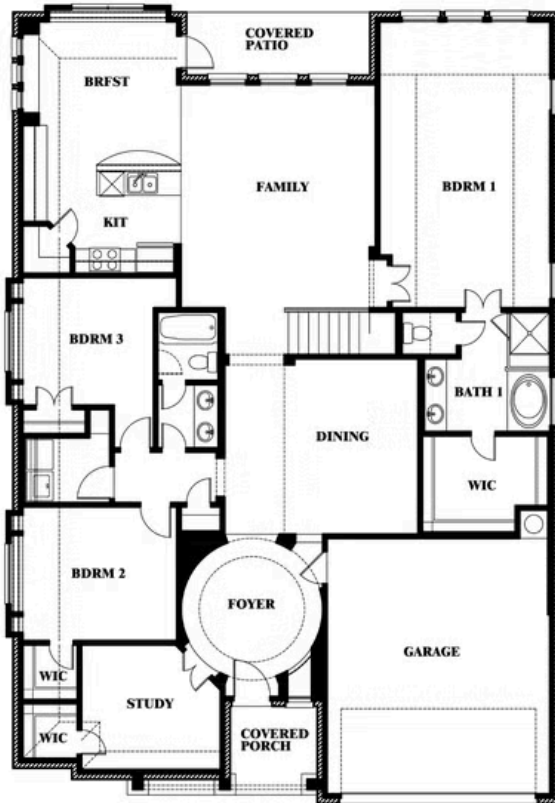

Carolina II

HOMES FROM
\$447,990

CLASSIC SERIES

HEARTLAND CLASSIC 70

3916 HOMETOWN BOULEVARD, HEARTLAND, TX 75126

2,771
SQUARE FEET

3
BEDROOMS

3.0
BATHROOMS

2
CAR GARAGE

ELEVATION D

ELEVATION A

ELEVATION A

ELEVATION AS

ELEVATION AS

ELEVATION C

ELEVATION C

ELEVATION E

ELEVATION E

ELEVATION F

ELEVATION F

Carolina II

HEARTLAND CLASSIC 70

3916 HOMETOWN BOULEVARD, HEARTLAND, TX 75126

Carolina II

This brochure is for general informational purposes and is to be used as a guide only. Changes may be made during the development process and floorplans, dimensions, fixtures, fittings, finishes and specifications are subject to change without notice. Window placement, balcony configuration, wardrobe sizes and living areas may vary slightly within each plan type. EQUAL HOUSING OPPORTUNITY