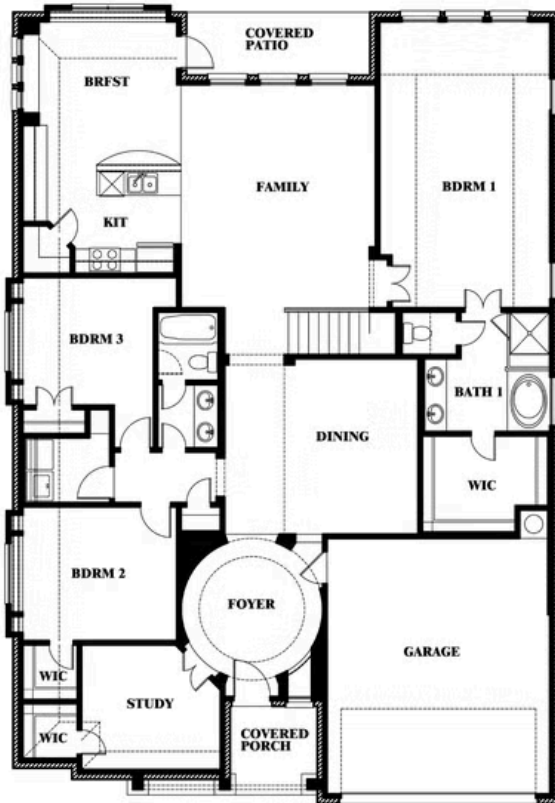

This brochure is for general informational purposes and is to be used as a guide only. Changes may be made during the development process and floorplans, dimensions, fixtures, fittings, finishes and specifications are subject to change without notice. Window placement, balcony configuration, wardrobe sizes and living areas may vary slightly within each plan type. EQUAL HOUSING OPPORTUNITY

Carolina II

HEARTLAND CLASSIC 70

3916 HOMETOWN BOULEVARD, HEARTLAND, TX 75126

Carolina II with Media Room

This brochure is for general informational purposes and is to be used as a guide only. Changes may be made during the development process and floorplans, dimensions, fixtures, fittings, finishes and specifications are subject to change without notice. Window placement, balcony configuration, wardrobe sizes and living areas may vary slightly within each plan type. EQUAL HOUSING OPPORTUNITY