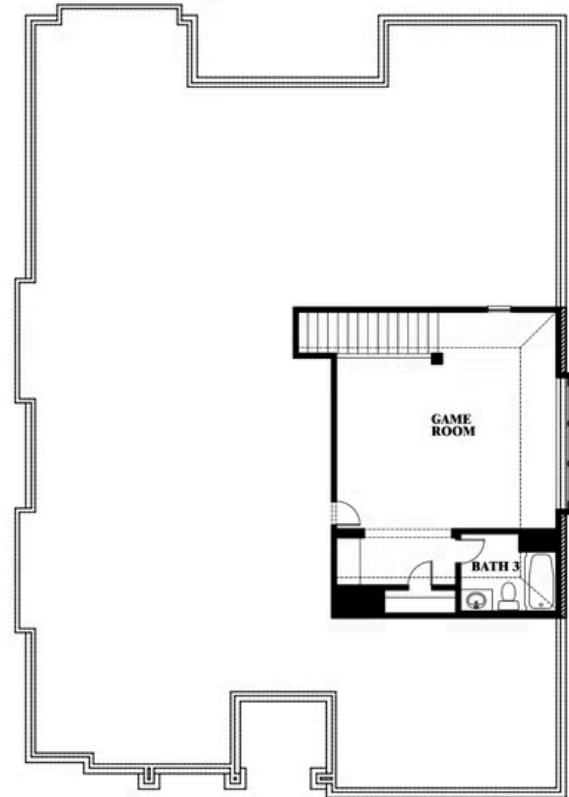

Carolina II

HOMES FROM
\$447,990

CLASSIC SERIES

HEARTLAND CLASSIC 70

3916 HOMETOWN BOULEVARD, HEARTLAND, TX 75126

2,771
SQUARE FEET

3
BEDROOMS

3.0
BATHROOMS

2
CAR GARAGE

ELEVATION D

ELEVATION A

ELEVATION A

ELEVATION AS

ELEVATION AS

ELEVATION C

ELEVATION C

ELEVATION E

ELEVATION E

ELEVATION F

ELEVATION F

Carolina II

HEARTLAND CLASSIC 70

3916 HOMETOWN BOULEVARD, HEARTLAND, TX 75126

Carolina II

This brochure is for general informational purposes and is to be used as a guide only. Changes may be made during the development process and floorplans, dimensions, fixtures, fittings, finishes and specifications are subject to change without notice. Window placement, balcony configuration, wardrobe sizes and living areas may vary slightly within each plan type. EQUAL HOUSING OPPORTUNITY