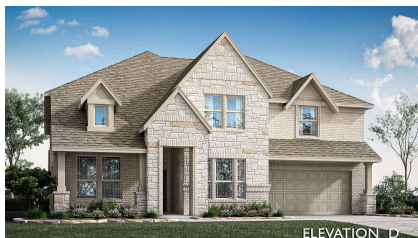

Bellflower III

HOMES FROM
\$545,990

CLASSIC SERIES

HEARTLAND CLASSIC 70

3916 HOMETOWN BOULEVARD, HEARTLAND, TX 75126

3,979
SQUARE FEET

5
BEDROOMS

4.5
BATHROOMS

2
CAR GARAGE

Bellflower III

HEARTLAND CLASSIC 70

3916 HOMETOWN BOULEVARD, HEARTLAND, TX 75126

BELLFLOWER III FLOOR PLAN

Bellflower III

This brochure is for general informational purposes and is to be used as a guide only. Changes may be made during the development process and floorplans, dimensions, fixtures, fittings, finishes and specifications are subject to change without notice. Window placement, balcony configuration, wardrobe sizes and living areas may vary slightly within each plan type. EQUAL HOUSING OPPORTUNITY