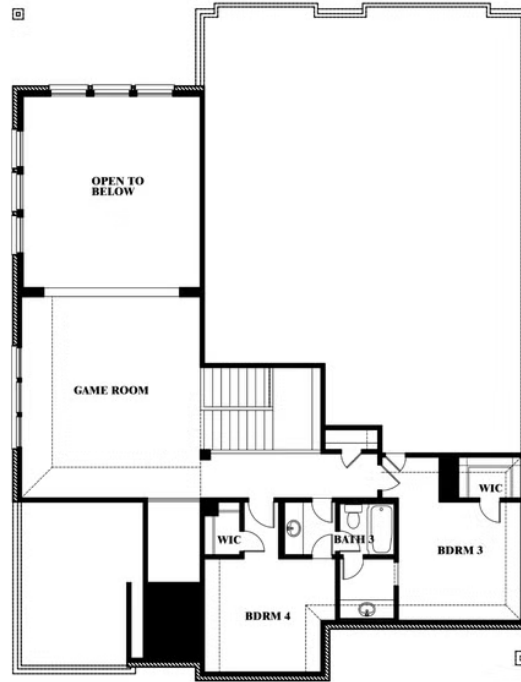

ELEVATION AS

ELEVATION AS

ELEVATION B

ELEVATION B

Bellflower

HEARTLAND CLASSIC 70

3916 HOMETOWN BOULEVARD, HEARTLAND, TX 75126

Bellflower