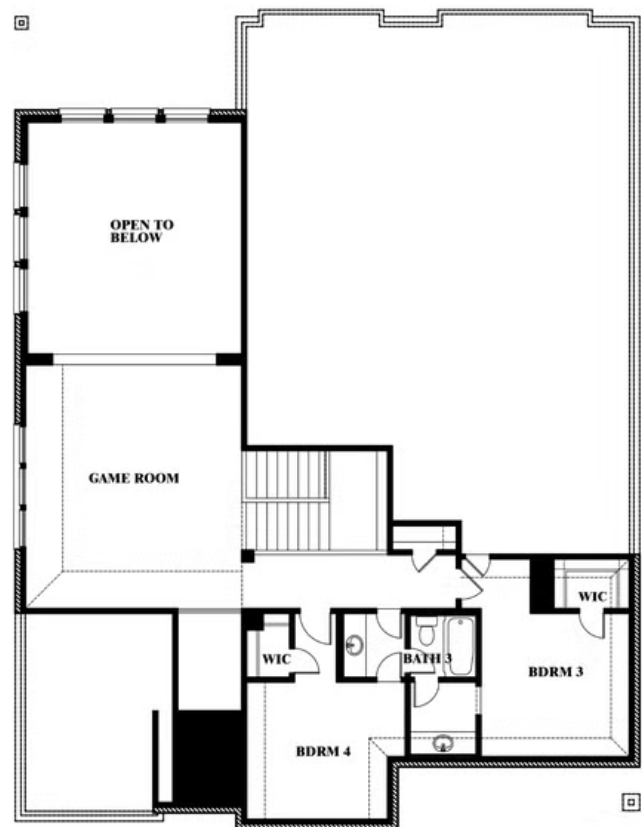

Bellflower

HOMES FROM
\$495,990

CLASSIC SERIES

HEARTLAND CLASSIC 70

3916 HOMETOWN BOULEVARD, HEARTLAND, TX 75126

3,527
SQUARE FEET

4
BEDROOMS

3.5
BATHROOMS

2
CAR GARAGE

ELEVATION D

ELEVATION A

ELEVATION A

ELEVATION AS

ELEVATION AS

ELEVATION B

ELEVATION B

ELEVATION C

ELEVATION C

Bellflower

HEARTLAND CLASSIC 70

3916 HOMETOWN BOULEVARD, HEARTLAND, TX 75126

Bellflower

This brochure is for general informational purposes and is to be used as a guide only. Changes may be made during the development process and floorplans, dimensions, fixtures, fittings, finishes and specifications are subject to change without notice. Window placement, balcony configuration, wardrobe sizes and living areas may vary slightly within each plan type. EQUAL HOUSING OPPORTUNITY